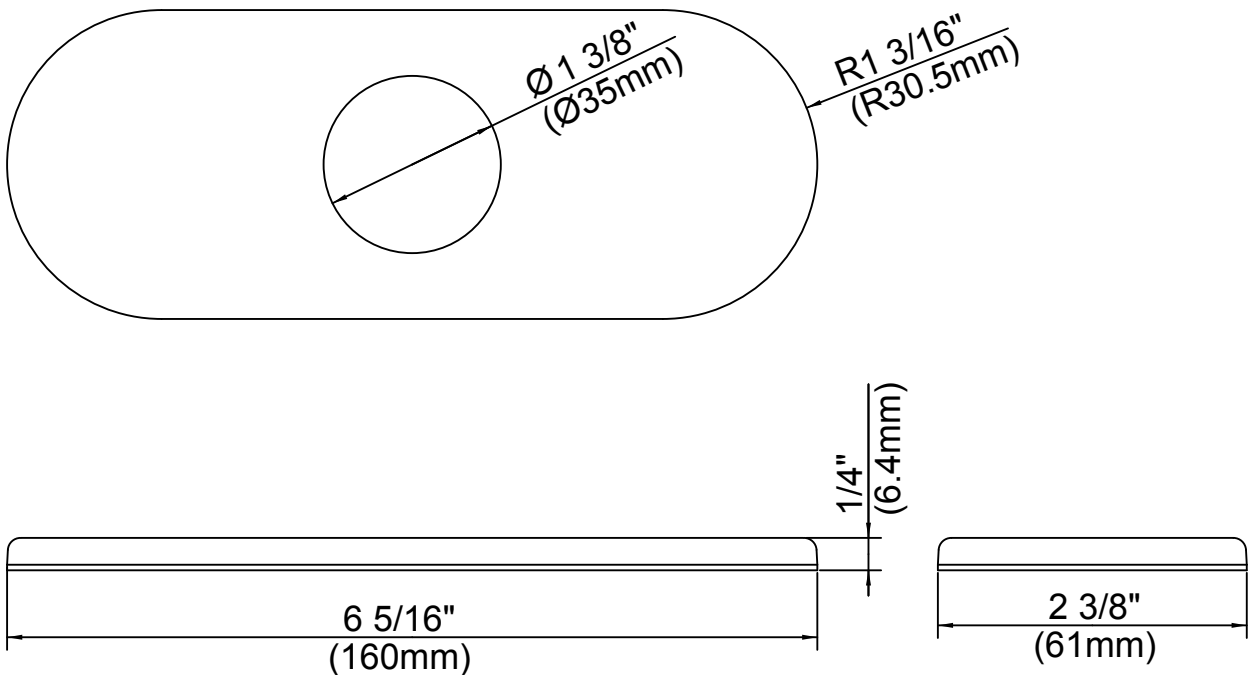

Submittal Information:

Job Name: _____

Location: _____

Contractor: _____

Contact #: _____