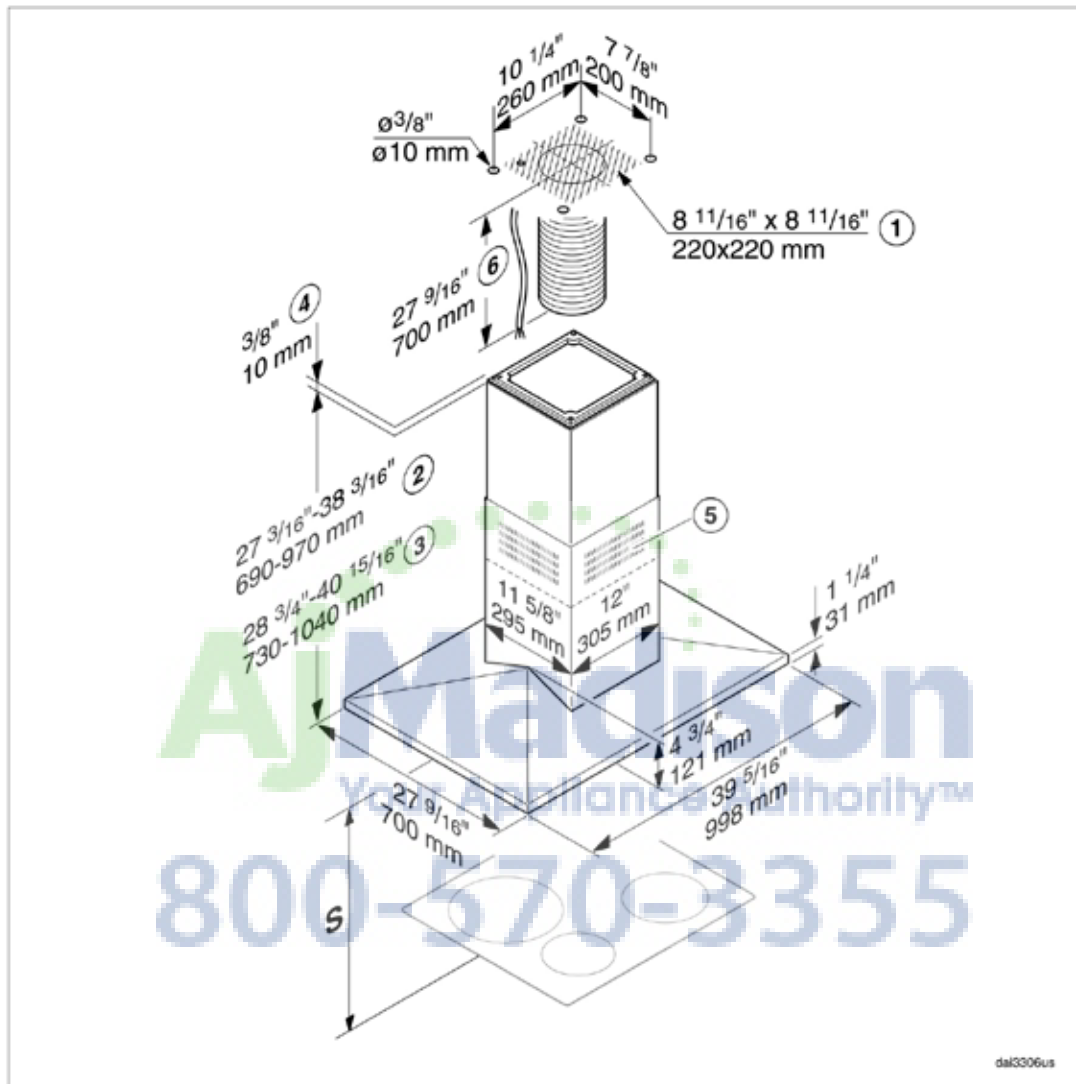

PRODUCT VIEWS

- ① Mounting area for the exhaust ducting and power cable. In recirculation mode, only the power cord is required.
- ② Possible height range for appliance in vented mode
- ③ Possible height range for appliance in recirculation mode
- ④ Alternative installation with spacer frame
- ⑤ Air vent positioned at the top for recirculation