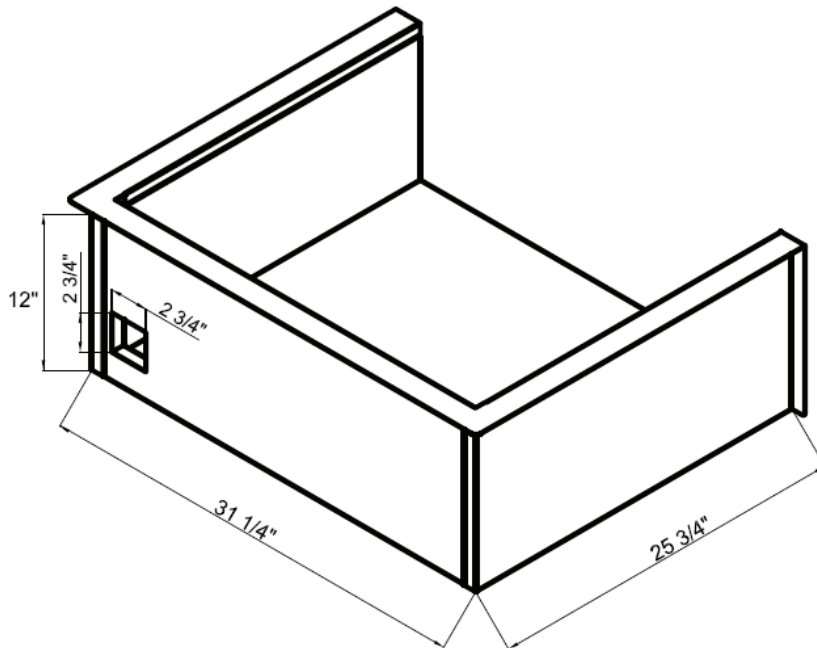

**30
INCH**

Overall Dimensions

Width	Height	Depth
32 15/16"	11 7/8"	26 7/16"

Cut - Out Dimensions

Width	Height	Depth
31 1/4"	12"	25 3/4"

**MODEL:
XOG36JACKET**

WARNING: Combustible Material will ignite if used without an insulated liner to protect the combustible material.

**PRO-GRADE LUXURY
STAINLESS STEEL INSULATED GRILL LINER**

USE WITH XOGRILL36

**36
INCH**

Overall Dimensions

Width	Height	Depth
38 15/16"	11 1/8"	24"

Cut - Out Dimensions

Width	Height	Depth
37 1/4"	11 1/4"	23 1/4"

**42
INCH**

Overall Dimensions

Width	Height	Depth
44 15/16"	11 7/8"	26 7/16"

Cut - Out Dimensions

Width	Height	Depth
43 1/4"	12"	25 3/4"