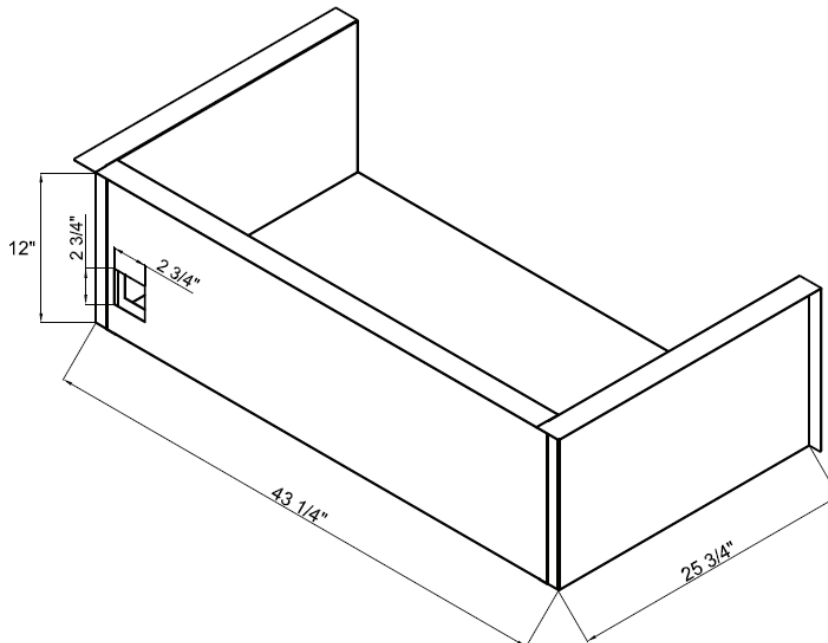

**30
INCH**

Overall Dimensions

Width	Height	Depth
32 15/16"	11 7/8"	26 7/16"

Cut - Out Dimensions

Width	Height	Depth
31 1/4"	12"	25 3/4"

**MODEL:
XOG36JACKET**

WARNING: Combustible Material will ignite if used without an insulated liner to protect the combustible material.

**PRO-GRADE LUXURY
STAINLESS STEEL INSULATED GRILL LINER**

USE WITH XOGRILL36

**36
INCH**

Overall Dimensions

Width	Height	Depth
38 15/16"	11 1/8"	24"

Cut - Out Dimensions

Width	Height	Depth
37 1/4"	11 1/4"	23 1/4"

**42
INCH**

Overall Dimensions

Width	Height	Depth
44 15/16"	11 7/8"	26 7/16"

Cut - Out Dimensions

Width	Height	Depth
43 1/4"	12"	25 3/4"