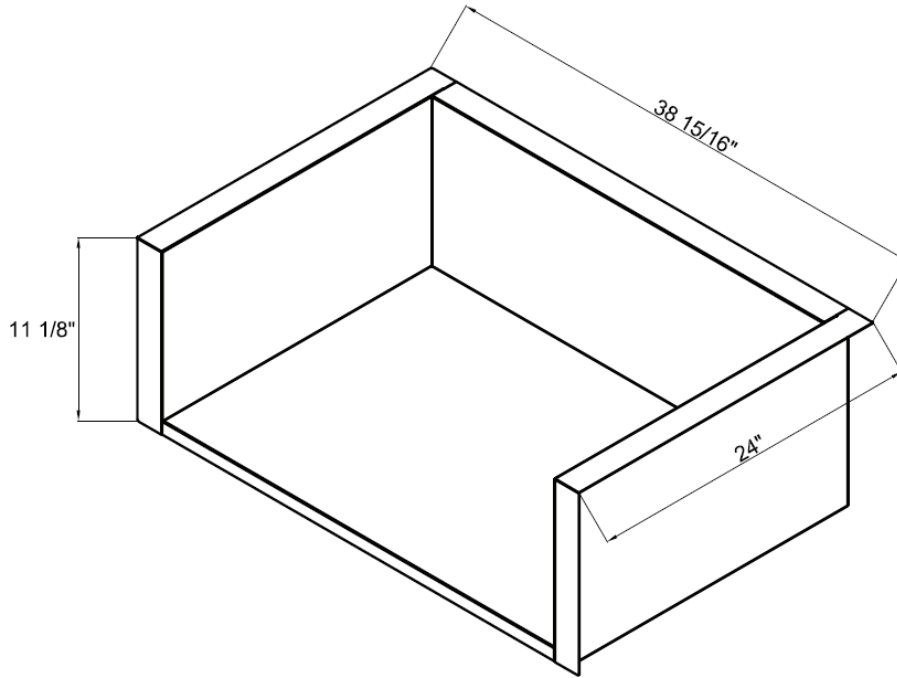

**30
INCH**

Overall Dimensions

Width	Height	Depth
32 15/16"	11 7/8"	26 7/16"

Cut - Out Dimensions

Width	Height	Depth
31 1/4"	12"	25 3/4"

**MODEL:
XOG36JACKET**

WARNING: Combustible Material will ignite if used without an insulated liner to protect the combustible material.

**PRO-GRADE LUXURY
STAINLESS STEEL INSULATED GRILL LINER**

USE WITH XOGRILL36

**36
INCH**

Overall Dimensions

Width	Height	Depth
38 15/16"	11 1/8"	24"

Cut - Out Dimensions

Width	Height	Depth
37 1/4"	11 1/4"	23 1/4"

**42
INCH**

Overall Dimensions

Width	Height	Depth
44 15/16"	11 7/8"	26 7/16"

Cut - Out Dimensions

Width	Height	Depth
43 1/4"	12"	25 3/4"