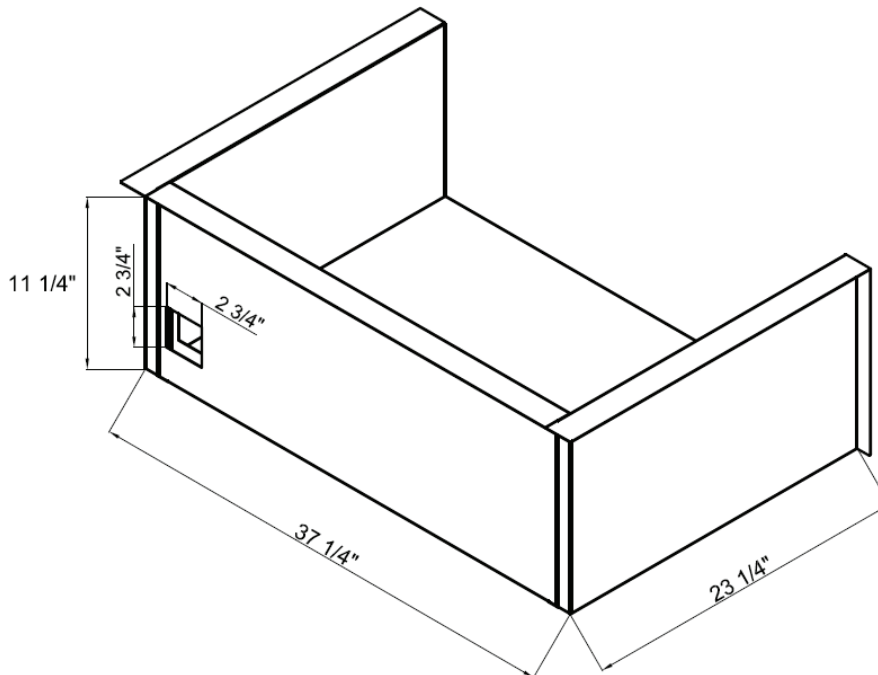

**30
INCH**

Overall Dimensions

Width	Height	Depth
32 15/16"	11 7/8"	26 7/16"

Cut - Out Dimensions

Width	Height	Depth
31 1/4"	12"	25 3/4"

**MODEL:
XOG36JACKET**

WARNING: Combustible Material will ignite if used without an insulated liner to protect the combustible material.

**PRO-GRADE LUXURY
STAINLESS STEEL INSULATED GRILL LINER**

USE WITH XOGRILL36

**36
INCH**

Overall Dimensions

Width	Height	Depth
38 15/16"	11 1/8"	24"

Cut - Out Dimensions

Width	Height	Depth
37 1/4"	11 1/4"	23 1/4"

**42
INCH**

Overall Dimensions

Width	Height	Depth
44 15/16"	11 7/8"	26 7/16"

Cut - Out Dimensions

Width	Height	Depth
43 1/4"	12"	25 3/4"