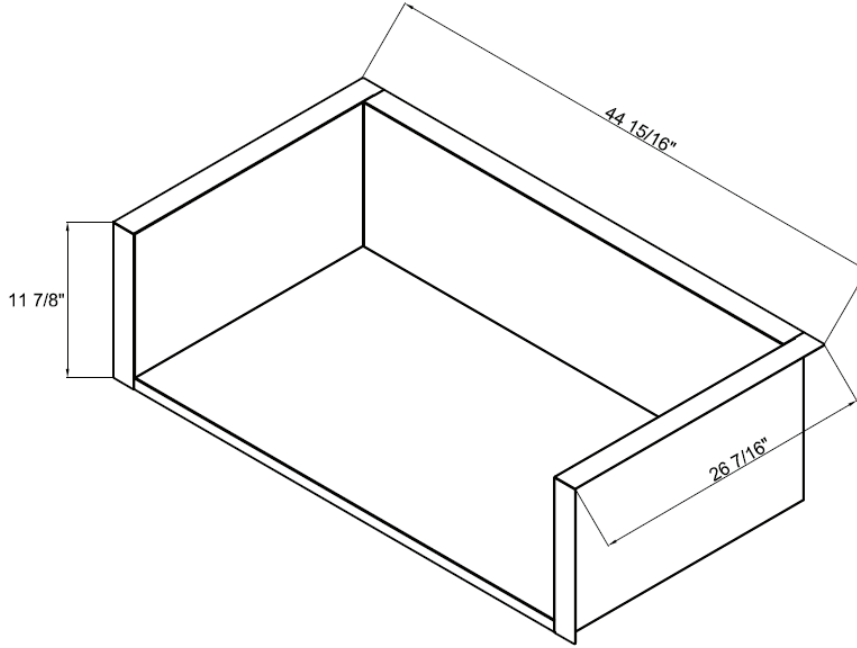

**30
INCH**

Overall Dimensions

Width	Height	Depth
32 15/16"	11 7/8"	26 7/16"

Cut - Out Dimensions

Width	Height	Depth
31 1/4"	12"	25 3/4"

**MODEL:
XOG36JACKET**

WARNING: Combustible Material will ignite if used without an insulated liner to protect the combustible material.

**PRO-GRADE LUXURY
STAINLESS STEEL INSULATED GRILL LINER**

USE WITH XOGRILL36

**36
INCH**

Overall Dimensions

Width	Height	Depth
38 15/16"	11 1/8"	24"

Cut - Out Dimensions

Width	Height	Depth
37 1/4"	11 1/4"	23 1/4"

**42
INCH**

Overall Dimensions

Width	Height	Depth
44 15/16"	11 7/8"	26 7/16"

Cut - Out Dimensions

Width	Height	Depth
43 1/4"	12"	25 3/4"