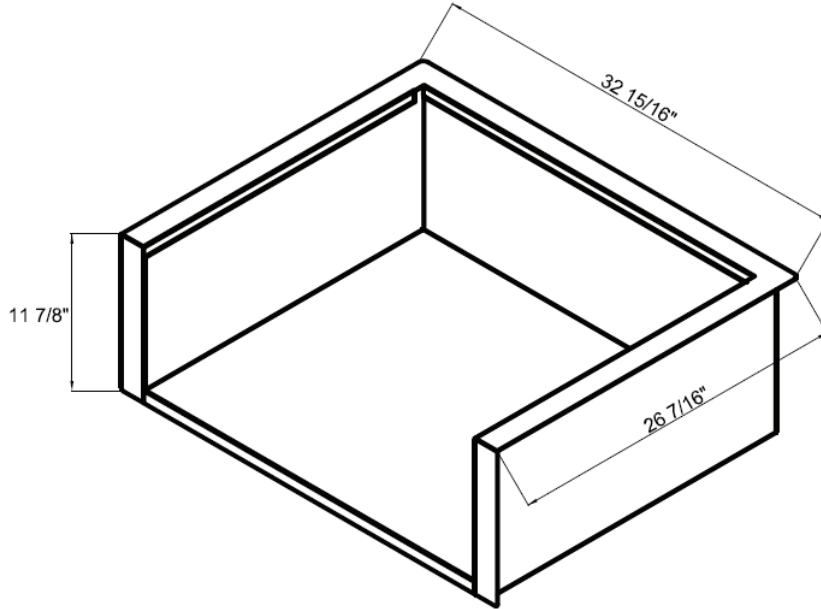

**30
INCH**

Overall Dimensions

Width	Height	Depth
32 15/16"	11 7/8"	26 7/16"

Cut - Out Dimensions

Width	Height	Depth
31 1/4"	12"	25 3/4"

**MODEL:
XOG36JACKET**

WARNING: Combustible Material will ignite if used without an insulated liner to protect the combustible material.

**PRO-GRADE LUXURY
STAINLESS STEEL INSULATED GRILL LINER**

USE WITH XOGRILL36

**36
INCH**

Overall Dimensions

Width	Height	Depth
38 15/16"	11 1/8"	24"

Cut - Out Dimensions

Width	Height	Depth
37 1/4"	11 1/4"	23 1/4"

**42
INCH**

Overall Dimensions

Width	Height	Depth
44 15/16"	11 7/8"	26 7/16"

Cut - Out Dimensions

Width	Height	Depth
43 1/4"	12"	25 3/4"