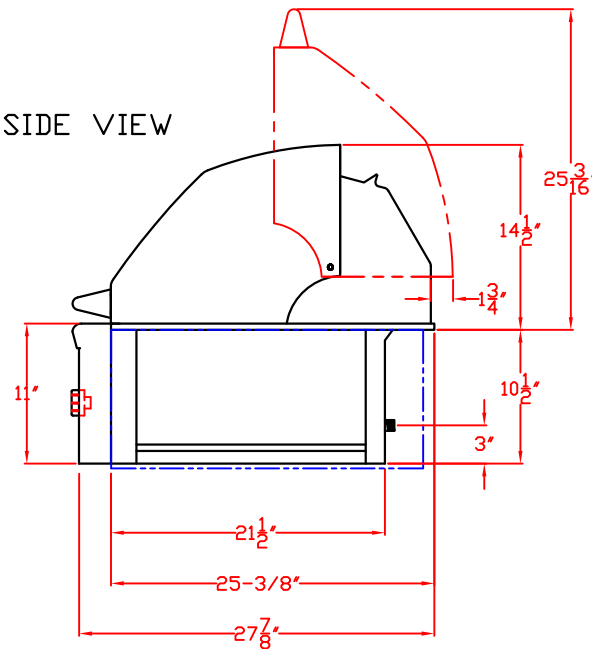

LYNX BUILT-IN 42"
W/ DIMENSIONS
ISLAND CUTOUT IN BLUE

TOP VIEW

FRONT VIEW

RIGHT SIDE VIEW

LYNX BUILT-IN 42" ISLAND CUTOUT

TOP VIEW

FRONT VIEW

SIDE VIEW