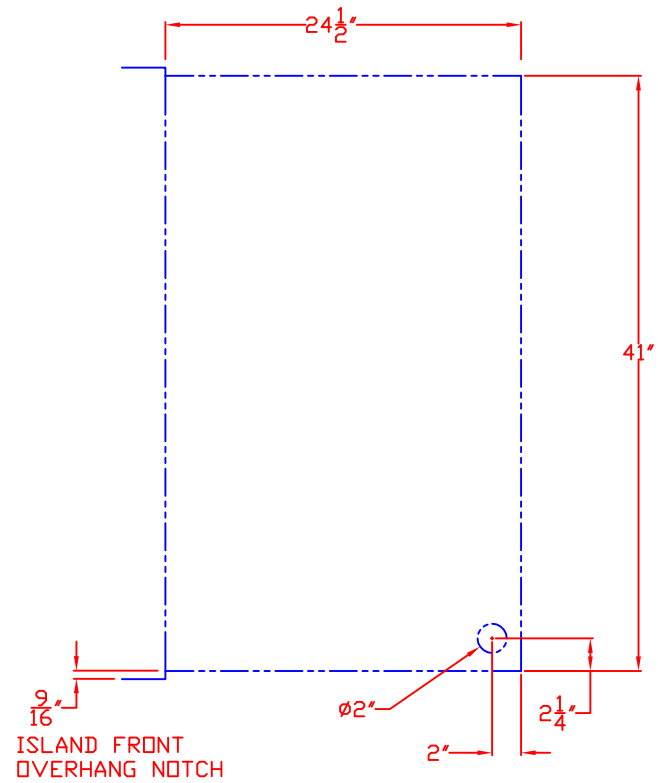

LYNX BUILT-IN 42"
W/ DIMENSIONS
ISLAND CUTOUT IN BLUE

TOP VIEW

FRONT VIEW

RIGHT SIDE VIEW

LYNX BUILT-IN 42" ISLAND CUTOUT

TOP VIEW

FRONT VIEW

SIDE VIEW