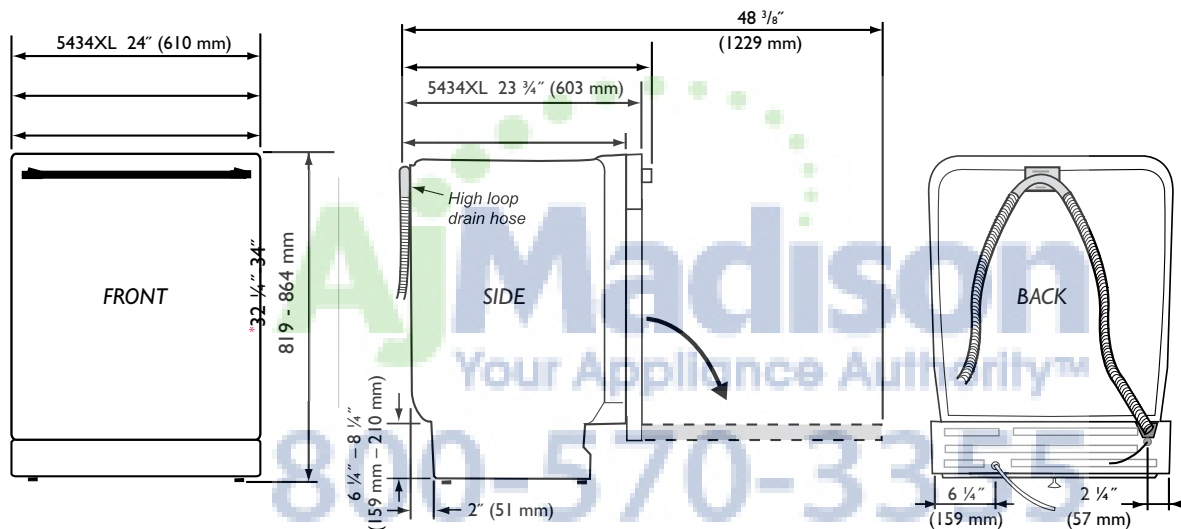

### Unit Dimensions

	US	METRIC
HEIGHT:*	32 1/4" – 34"	819 – 864 mm
WIDTH:	24"	610 mm
DEPTH:	23 3/4"	603 mm
DEPTH W/DOOR OPEN:	48 3/8"	1229 mm
WEIGHT:	106 lbs	48 kg

### Cutout Dimensions

	US	METRIC
HEIGHT:	32 1/4" – 34"	819 – 864 mm
WIDTH: 5434XL	24"	610 mm
DEPTH: 5434XL	23 3/4"	603 mm

Depth includes space for the high-loop drain hose

The electrical and water supplies should enter through the area indicated by the shaded area. Preferably, they should come through the right side of the machine. The access hole must be round and smooth and no bigger than 2" (51 mm) in diameter.