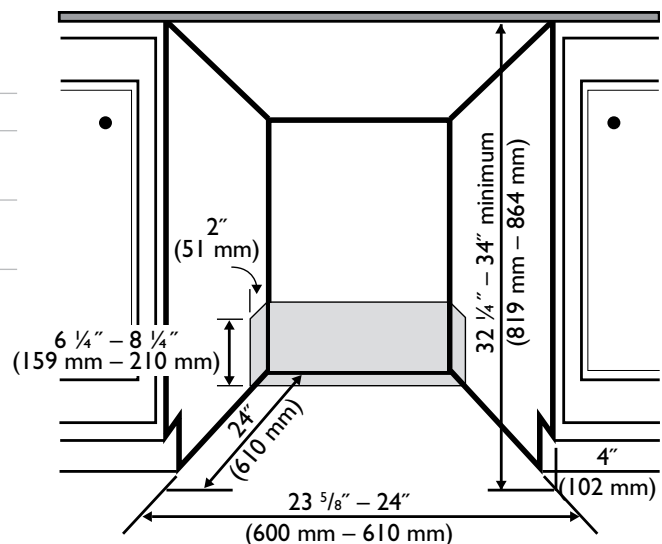

### Unit Dimensions

	US	METRIC
HEIGHT:*	32 1/4" – 34"	819 – 864 mm
WIDTH:	24"	610 mm
DEPTH:	23 3/4"	603 mm
DEPTH W/DOOR OPEN:	48 3/8"	1229 mm
WEIGHT:	106 lbs	48 kg

### Cutout Dimensions

	US	METRIC
HEIGHT:	32 1/4" – 34"	819 – 864 mm
WIDTH: 5434XL	24"	610 mm
DEPTH: 5434XL	23 3/4"	603 mm

Depth includes space for the high-loop drain hose

The electrical and water supplies should enter through the area indicated by the shaded area. Preferably, they should come through the right side of the machine. The access hole must be round and smooth and no bigger than 2" (51 mm) in diameter.

\* 32 1/4" / 819 mm height requires removal of top trim, lower side trim (2) and remove washer from level legs (4)

Specifications are subject to change without notice. See installation instructions for additional details.