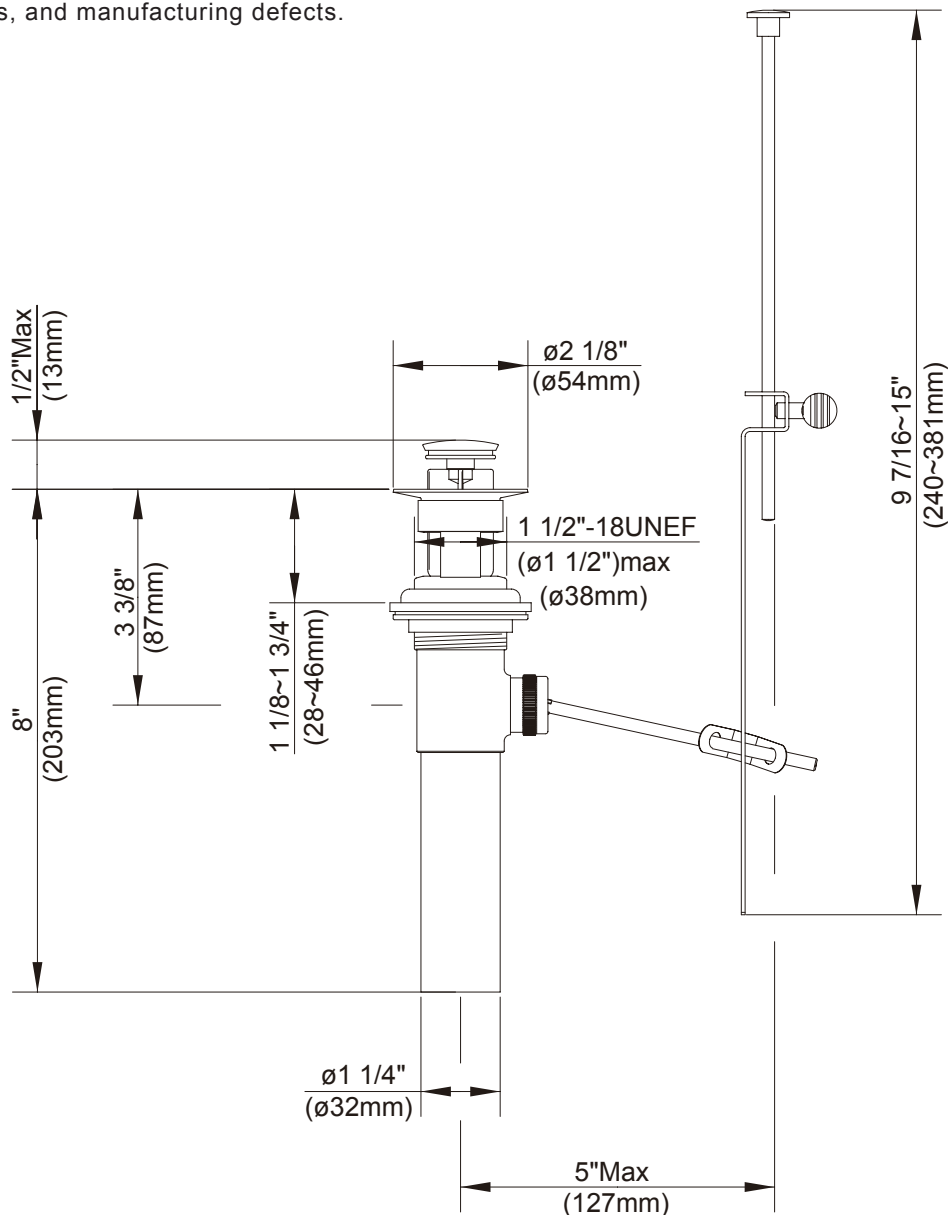

BRASS POP UP DRAIN ASSEMBLY

Description

- 1 1/2" Solid brass pop up drain
- With lift rod & overflow holes

Standards

- ASME A112.18.1M
- CSA B125

Warranty

Danze products are covered by a manufacturer's limited "lifetime" warranty on finish, leaks, and manufacturing defects.

D495002

Available Colors & Finish

- Chrome
- Polished Brass (PBV)
- Brushed Nickel (BN)
- Oil Rub Bronze (RB)

Specific Features: _____ Submitted Model No.: _____

SD495002/03-08.01