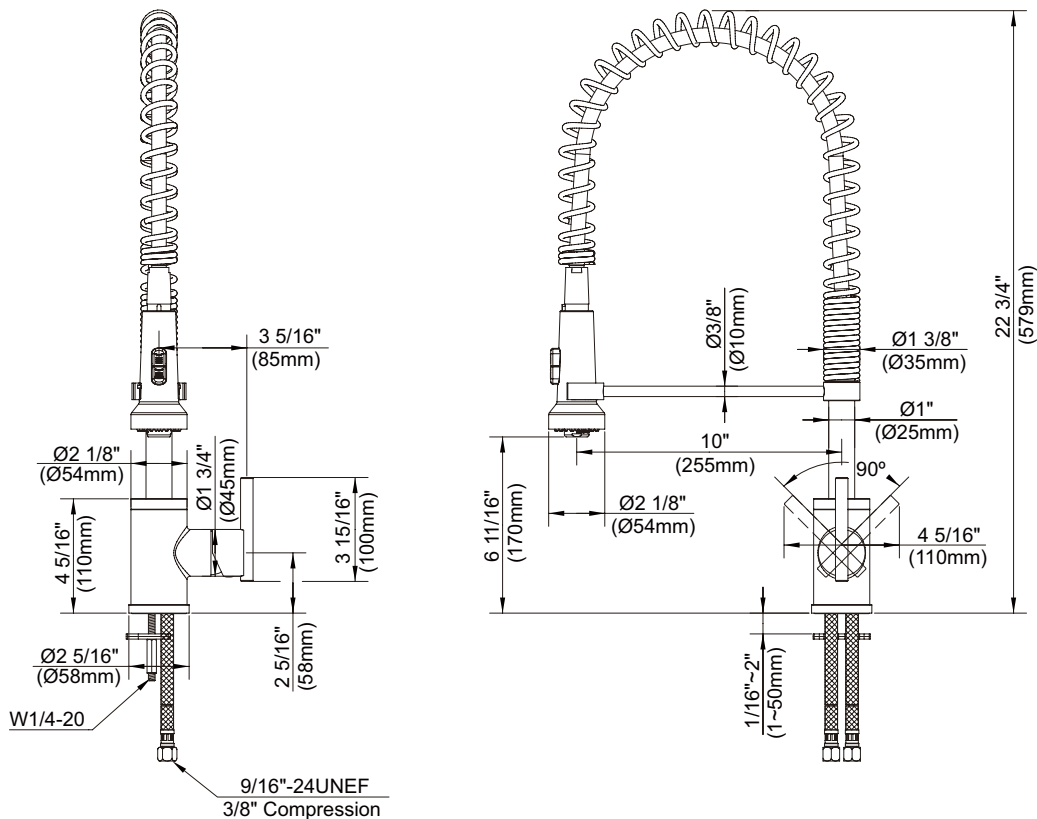

Specific Features: _____ Submitted Model No.: _____