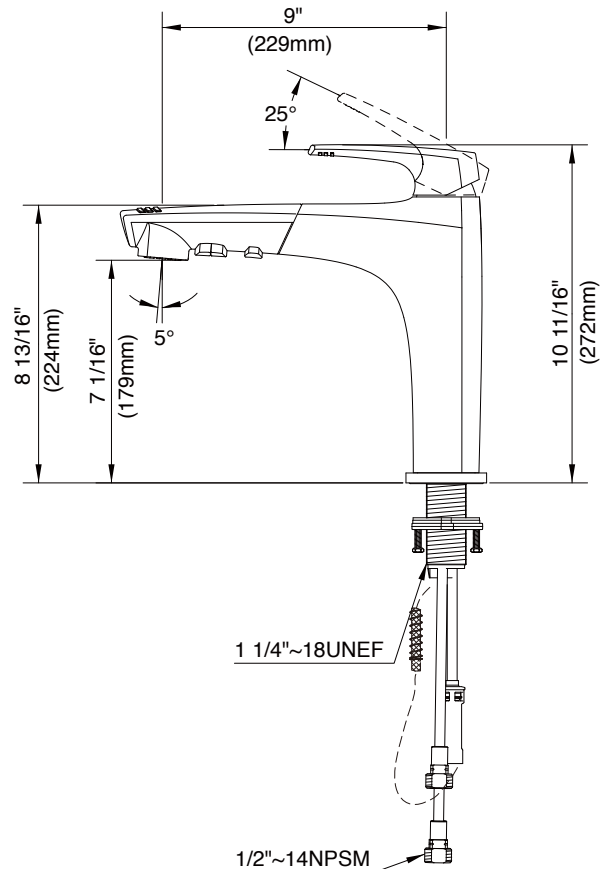

Warranty

Danze products are covered by a manufacturer's limited "lifetime" warranty for manufacturing defects.