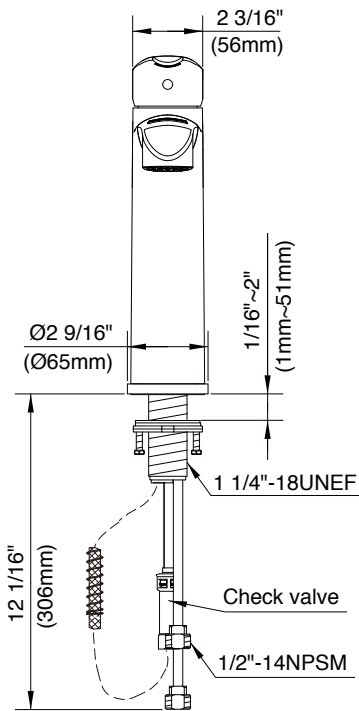

Warranty

Danze products are covered by a manufacturer's limited "lifetime" warranty for manufacturing defects.