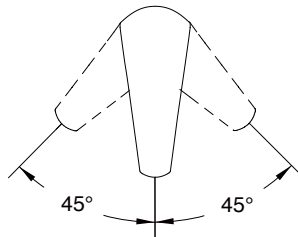

Warranty

Danze products are covered by a manufacturer's limited "lifetime" warranty for manufacturing defects.