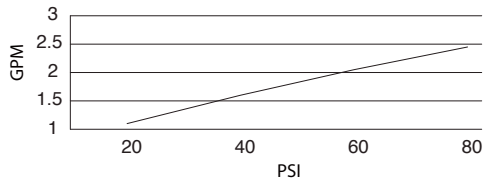

SPECIFICATIONS

TAJU™ SINGLE HANDLE PULL-OUT KITCHEN FAUCET

Model

D456710

Description

- Ceramic disc valve
- 8 3/4" high spout, 9" spout length
- 3 function spray/aerated stream/pause
- Quiet running hose with spring retraction
- Single hole mount

Flow Rate