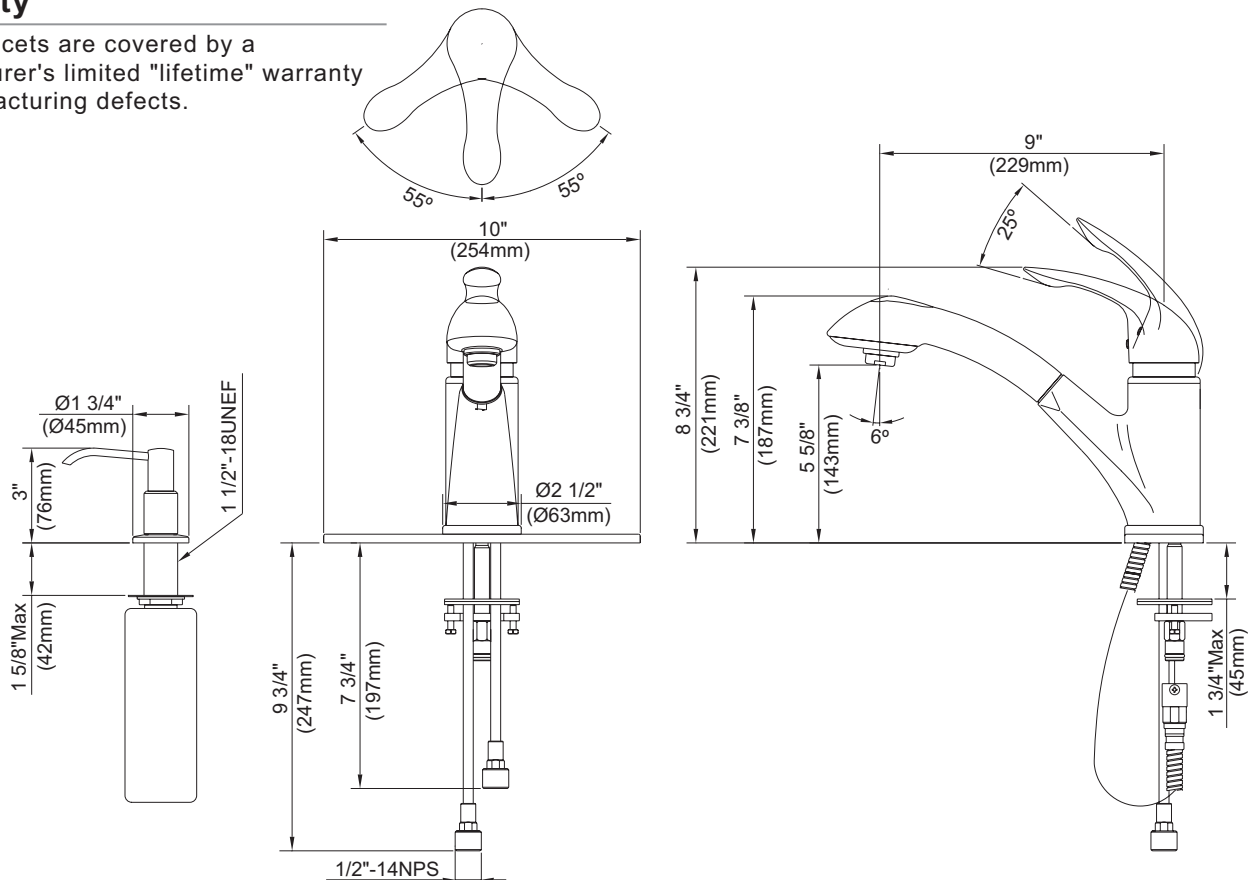

Warranty

Danze faucets are covered by a manufacturer's limited "lifetime" warranty for manufacturing defects.