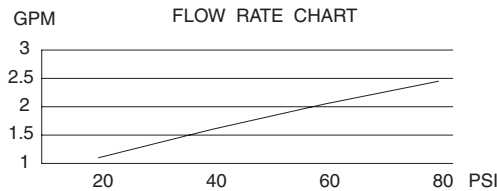

SINGLE HANDLE KITCHEN FAUCET WITH PULL-OUT SPOUT

Description

- Single lever handle with 2 function Contemporary pull-out spout (spray & aerated stream)
- Single hole mount with optional 10" deck plate
- Matching brass soap/lotion dispenser

Flow & Valving

- See Chart

Standards

- ASME A112.18.1
- CSA B125
- NSF 61-9
- Listed IAPMO/UPC
- Energy policy act of 1992
- ADA Accessibility Guidelines for Buildings and Facilities - 4.27.4 Controls and Mechanisms
- State of Wisconsin Statutes & Administrative Code

Available Colors & Finish

- Chrome
- Stainless Steel (SS)

Warranty

Danze faucets are covered by a manufacturer's limited "lifetime" warranty for manufacturing defects.

Specific Features: _____ Submitted Model No.: _____

SD456513/03-06.01