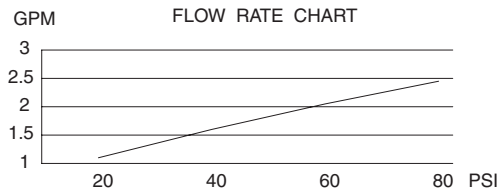

SINGLE HANDLE KITCHEN FAUCET WITH PULL-OUT SPOUT

Description

- Single lever handle with 2 function classic pull-out spout (spray & aerated stream)
- Single hole mount with optional 10" deck plate
- Matching brass soap/lotion dispenser

Flow & Valving

- See Chart

Standards

- ASME A112.18.1
- CSA B125
- NSF 61-9
- Listed IAPMO/UPC
- Energy policy act of 1992
- ADA Accessibility Guidelines for Buildings and Facilities - 4.27.4 Controls and Mechanisms
- State of Wisconsin Statutes & Administrative Code

Available Colors & Finish

- Chrome
- Stainless Steel (SS)

Warranty

Danze faucets are covered by a manufacturer's limited "lifetime" warranty for manufacturing defects.

Specific Features: _____ Submitted Model No.: _____

SD455612/03-06.01