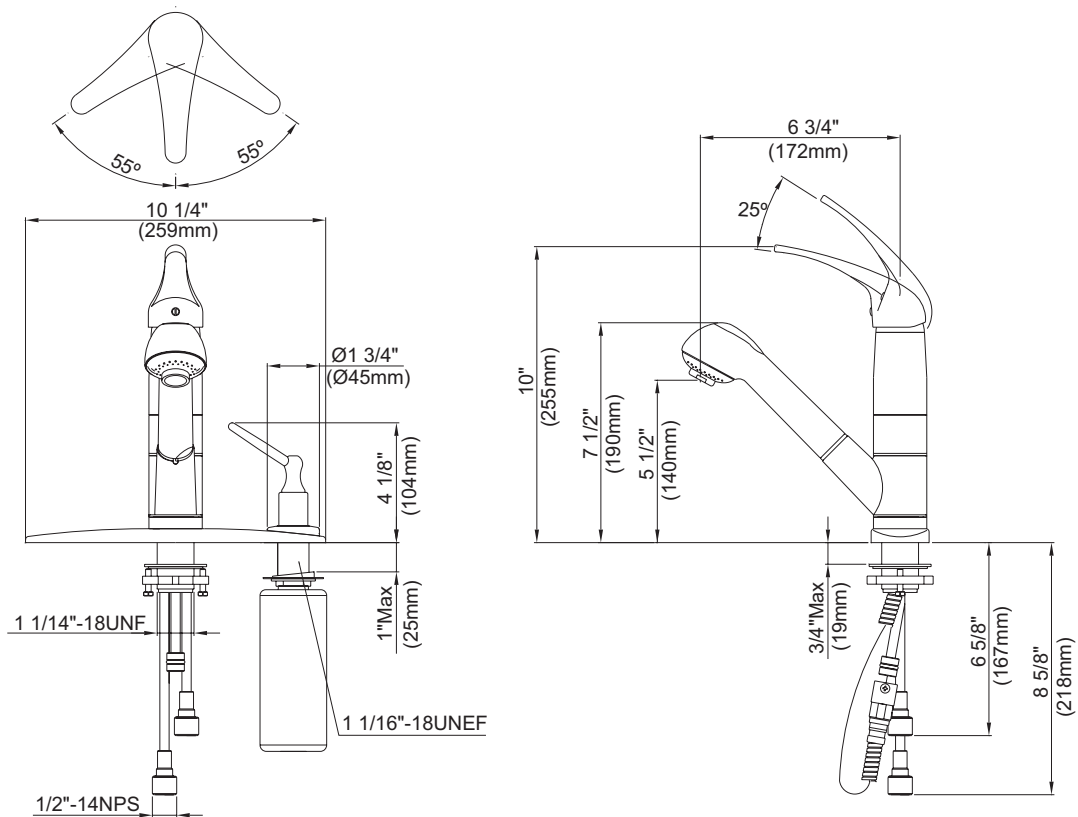

Warranty

Danze faucets are covered by a manufacturer's limited "lifetime" warranty for manufacturing defects.