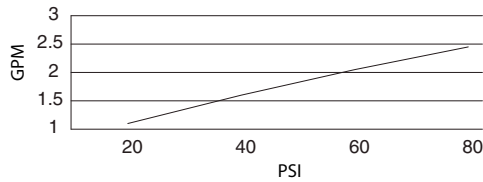

SPECIFICATIONS

FAIRMONT™ SINGLE HANDLE PULL-OUT KITCHEN FAUCET

Model

D455040

Description

- Ceramic disc valve
- 6 ¾" high spout, 9 ¼" spout length
- 3 function: spray/aerated stream/pause
- Quiet running hose with spring retraction
- Single hole mount

Standards

- UPC/cUPC
- NSF 61-9
- Energy policy act of 1992

- ASME A112.18.1

- CSA B125

Less than 0.25% lead content

- Meets CA AB-1953
- ADA Accessibility Guidelines for Buildings and Facilities - 4.27.4 Controls and Mechanisms

- State of Wisconsin Statutes & Administrative Code

Warranty

Danze products are covered by a manufacturer's limited "lifetime" warranty for manufacturing defects.

Flow Rate

Finishes Available

- Chrome
- Other: Refer to Price List for additional finish