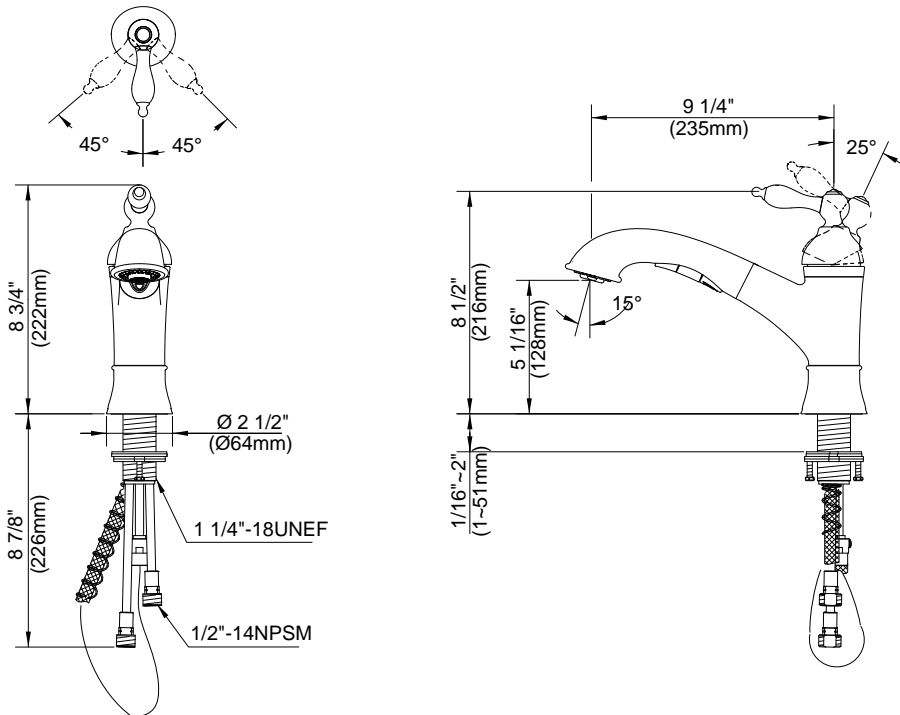

Submittal Information:

Job Name: _____
Contractor: _____

Location: _____
Contact #: _____