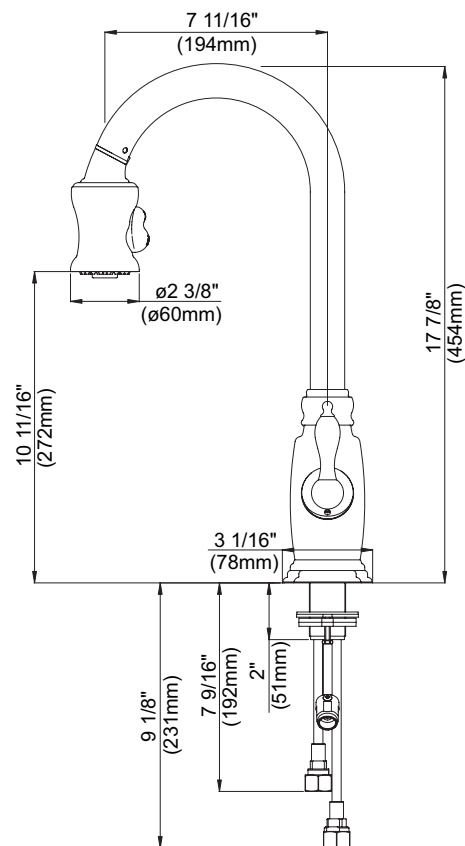

Specific Features: _____ Submitted Model No.: _____