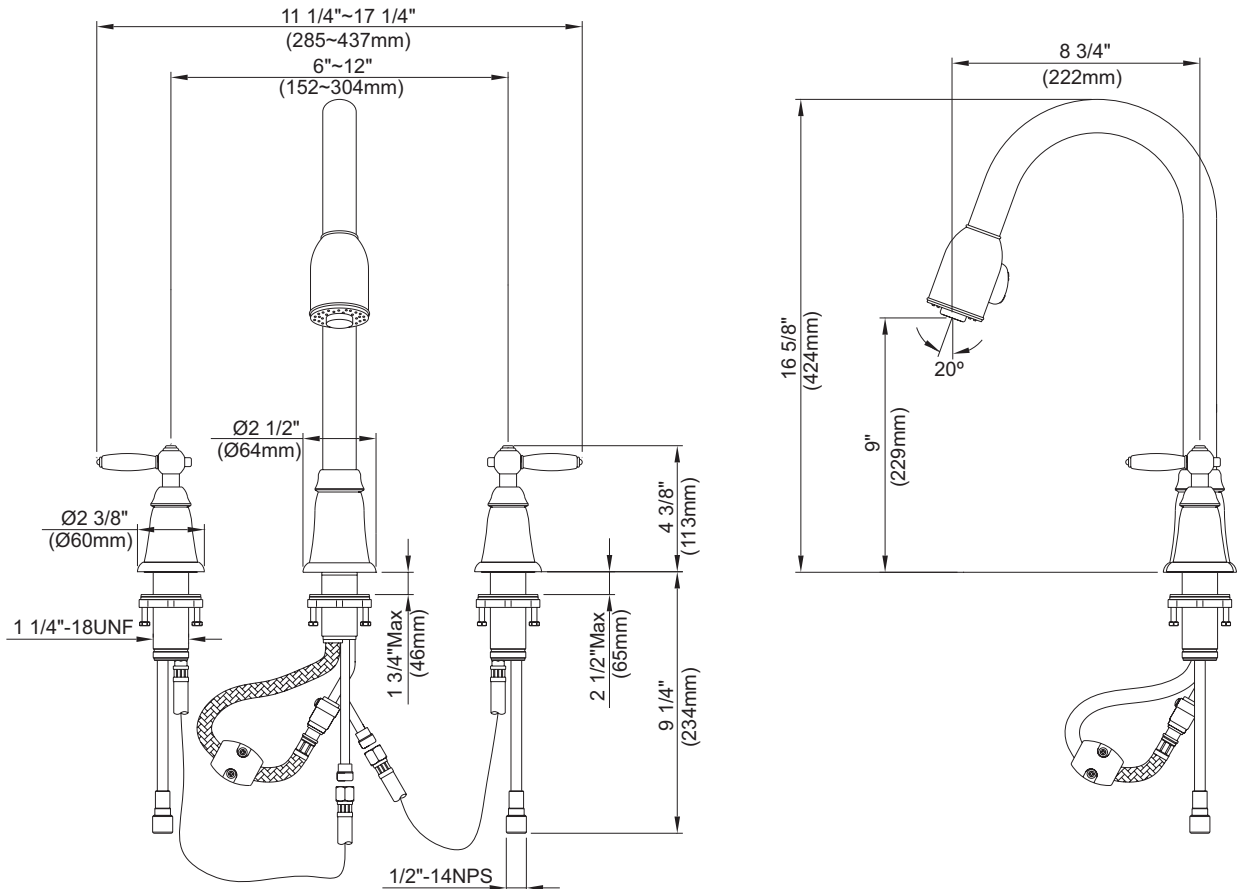

TWO HANDLE PULL-DOWN FAUCET

Description

- 2 handle with pull-down spout
- Concealed deck mount

Flow & Valving

- See Chart

Standards

- ASME A112.18.1
- CSA B125
- NSF 61-9
- Listed IAPMO/UPC
- Energy policy act of 1992
- ADA Accessibility Guidelines for Buildings and Facilities - 4.27.4 Controls and Mechanisms 
- State of Wisconsin Statutes & Administrative Code

D417017
MELROSE™

Available Colors & Finish

- Chrome
- Stainless Steel (SS)

Warranty

Danze faucets are covered by a manufacturer's limited "lifetime" warranty for manufacturing defects.

Specific Features: _____ Submitted Model No.: _____