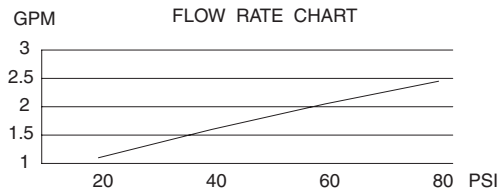

TWO HANDLE PULL-DOWN FAUCET

Description

- 2 handle with pull-down spout
- Concealed deck mount

Flow & Valving

- See Chart

Standards

- ASME A112.18.1
- CSA B125
- NSF 61-9
- Listed IAPMO/UPC
- Energy policy act of 1992
- ADA Accessibility Guidelines for Buildings and Facilities - 4.27.4 Controls and Mechanisms
- State of Wisconsin Statutes & Administrative Code

Available Colors & Finish

- Chrome
- Stainless Steel (SS)

Warranty

Danze faucets are covered by a manufacturer's limited "lifetime" warranty for manufacturing defects.

Specific Features: _____ Submitted Model No.: _____