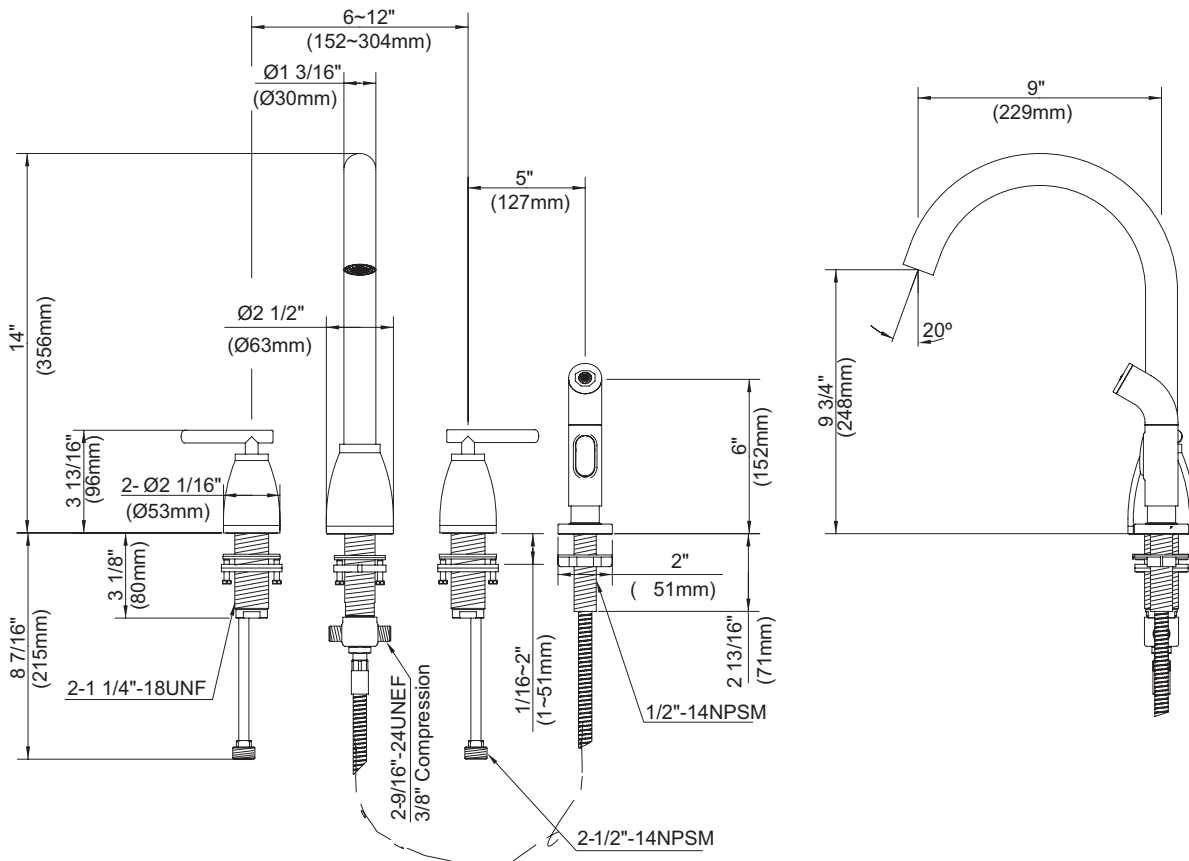

Specific Features: _____ Submitted Model No.: _____

SD414854/03-06.01