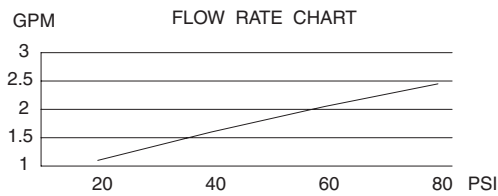

Specific Features: _____ Submitted Model No.: _____

SD414854/03-06.01