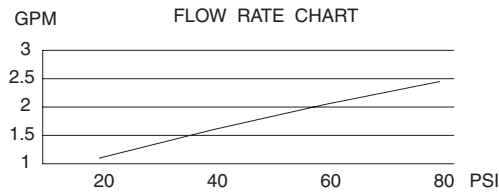

Specific Features: _____ Submitted Model No.: _____

SD414344/03-06.01