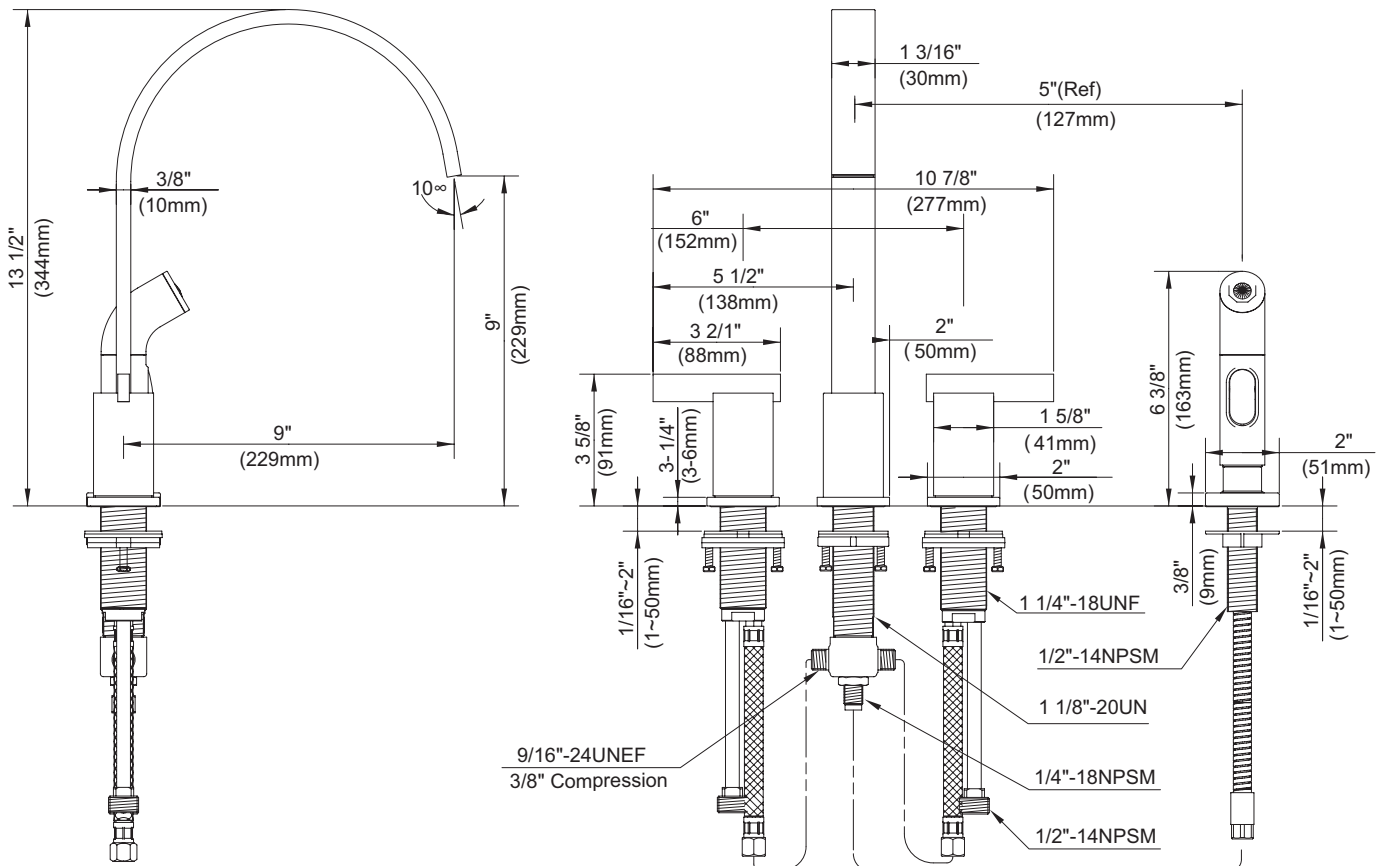

Specific Features: _____ Submitted Model No.: _____

SD414344/03-06.01