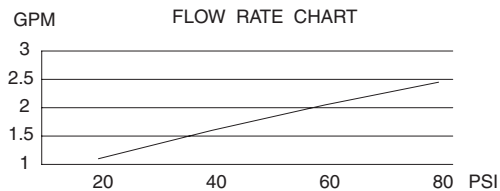

Specific Features: _____ Submitted Model No.: _____

SD414067/03-06.01