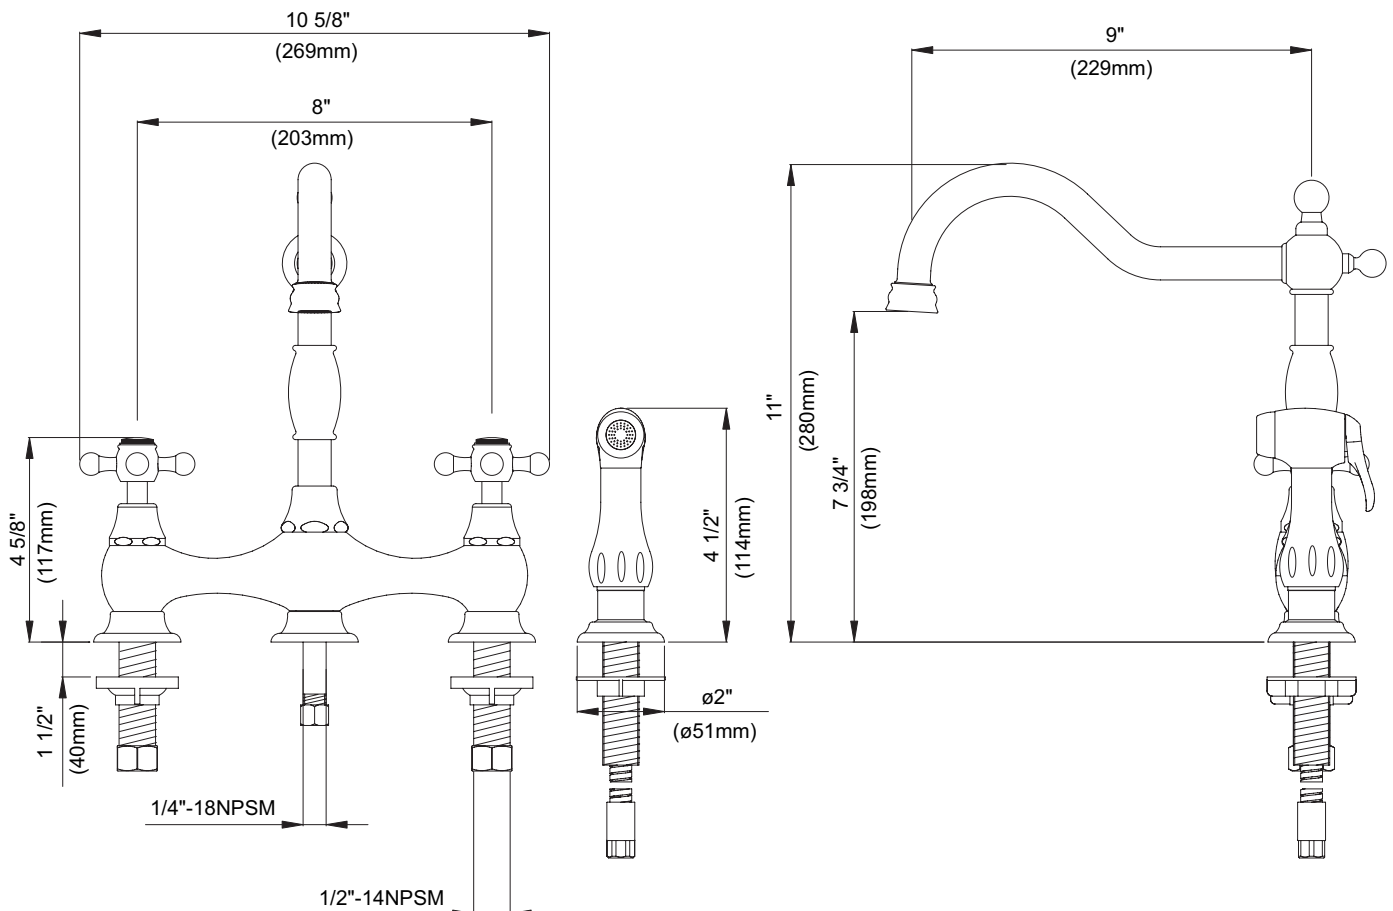

Specific Features: _____ Submitted Model No.: _____

SD414067/03-06.01