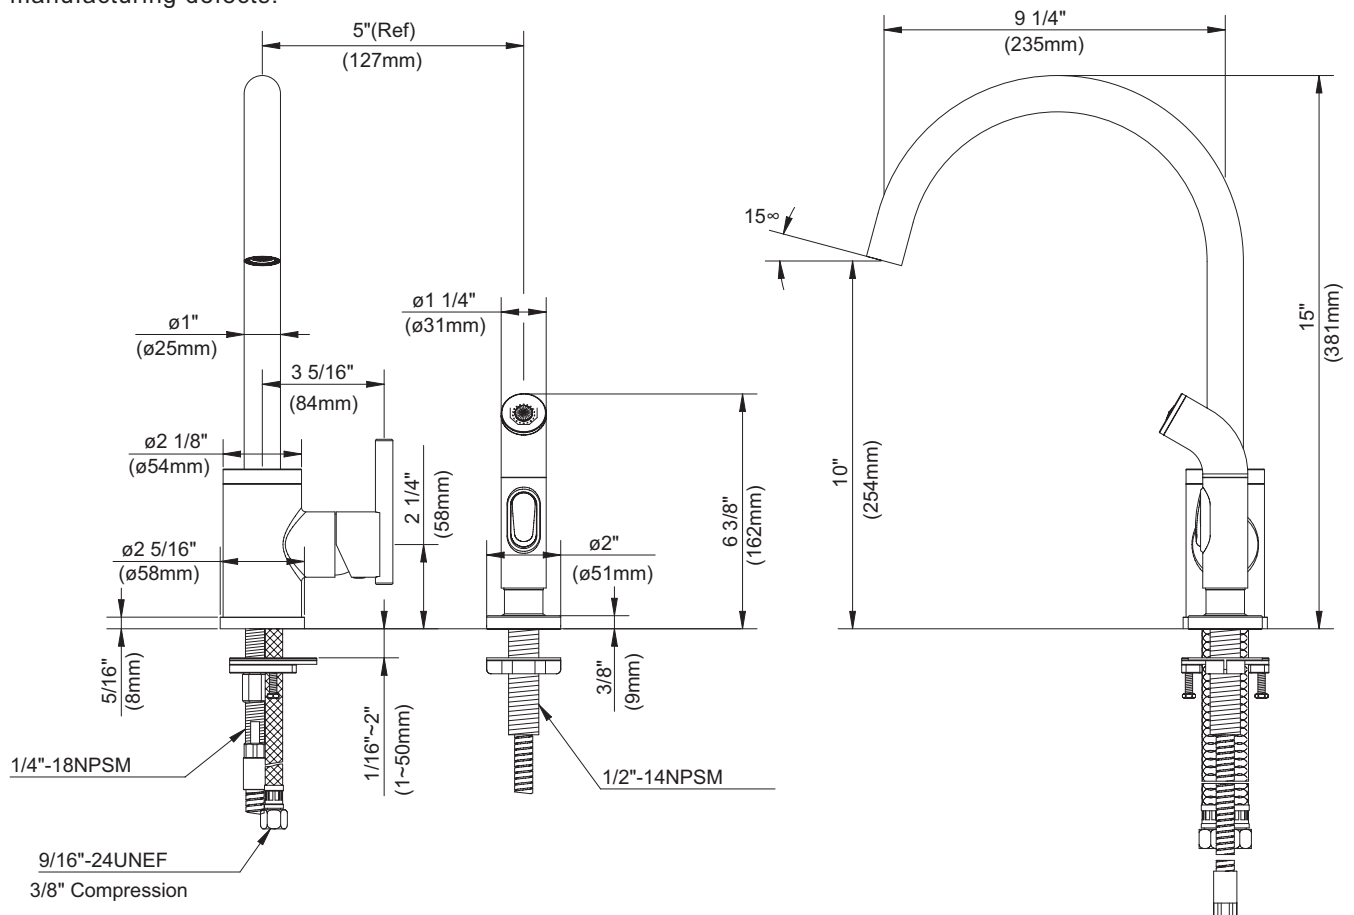

Warranty

Danze faucets are covered by a manufacturer's limited "lifetime" warranty for manufacturing defects.