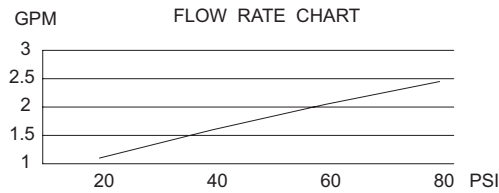

SINGLE HANDLE KITCHEN FAUCET WITH CONCEALED DECK

Description

- Single lever handle with decorative and convenient high-rise spout
- Concealed deck mount
- Matching brass contemporary spray

Flow & Valving

- See Chart

Standards

- ASME A112.18.1
- CSA B125
- NSF 61-9
- Listed IAPMO/UPC
- Energy policy act of 1992
- ADA Accessibility Guidelines for Buildings and Facilities - 4.27.4 Controls and Mechanisms

Available Colors & Finish

- Chrome
- Stainless Steel (SS)

Warranty

Danze faucets are covered by a manufacturer's limited "lifetime" warranty for manufacturing defects.

Specific Features: _____ Submitted Model No.: _____

SD405058/03-06.01