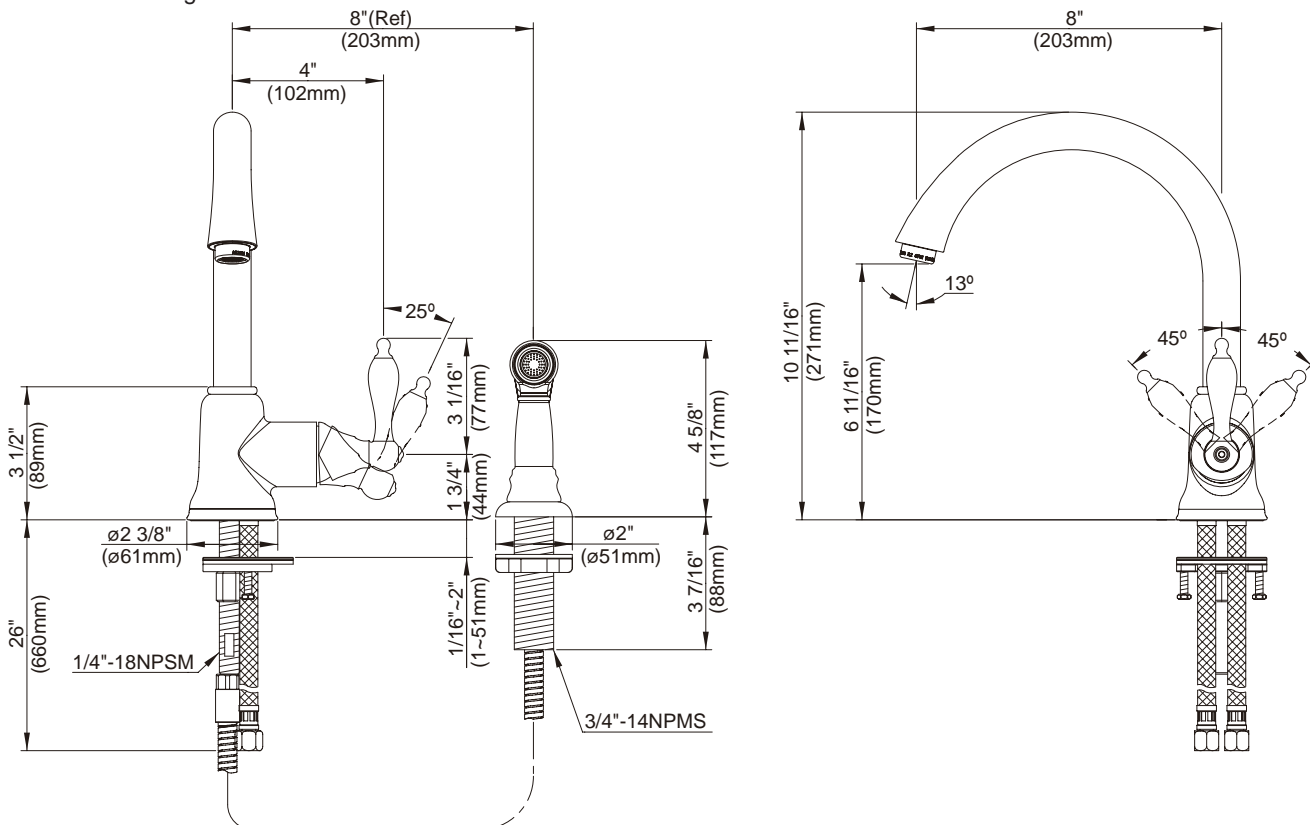

Warranty

Danze faucets are covered by a manufacturer's limited "lifetime" warranty for manufacturing defects.