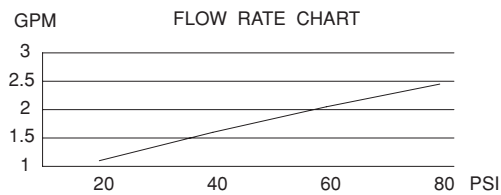

SINGLE HANDLE KITCHEN FAUCET WITH CONCEALED DECK

Description

- Single lever handle with 10 11/16" high spout
- Ceramic disc cartridge
- Concealed deck mount
- Matching brass vegetable spray

Flow & Valving

- See Chart

Standards

- ASME A112.18.1
- CSA B125
- NSF 61-9
- Listed IAPMO/UPC
- Energy policy act of 1992
- ADA Accessibility Guidelines for Buildings and Facilities - 4.27.4 Controls and Mechanisms

Available Colors & Finish

- Chrome
- Distressed Nickel (DN)
- Oil Rub Bronze (RB)
- Stainless Steel (SS)

Warranty

Danze faucets are covered by a manufacturer's limited "lifetime" warranty for manufacturing defects.

Specific Features: _____ Submitted Model No.: _____

SD405040/01-07.01