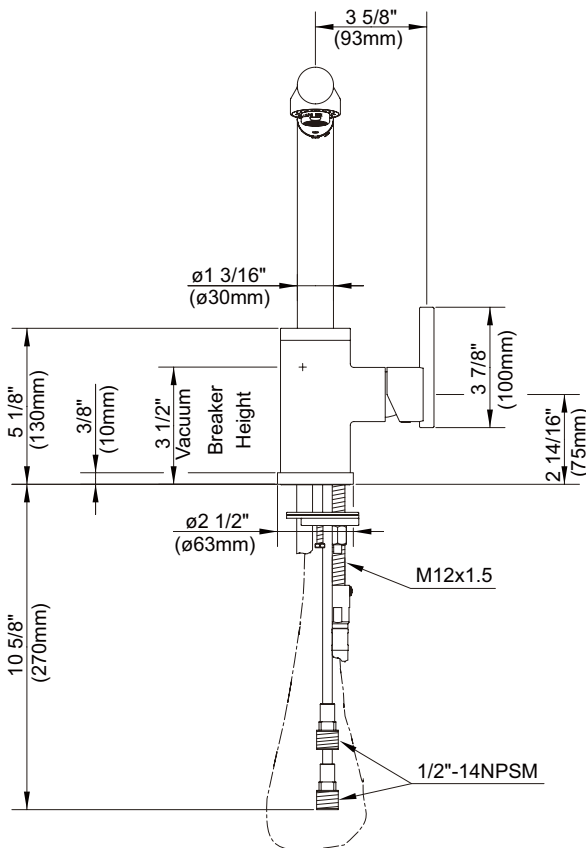

Specific Features: _____ Submitted Model No.: _____

SD404558/03-06.01