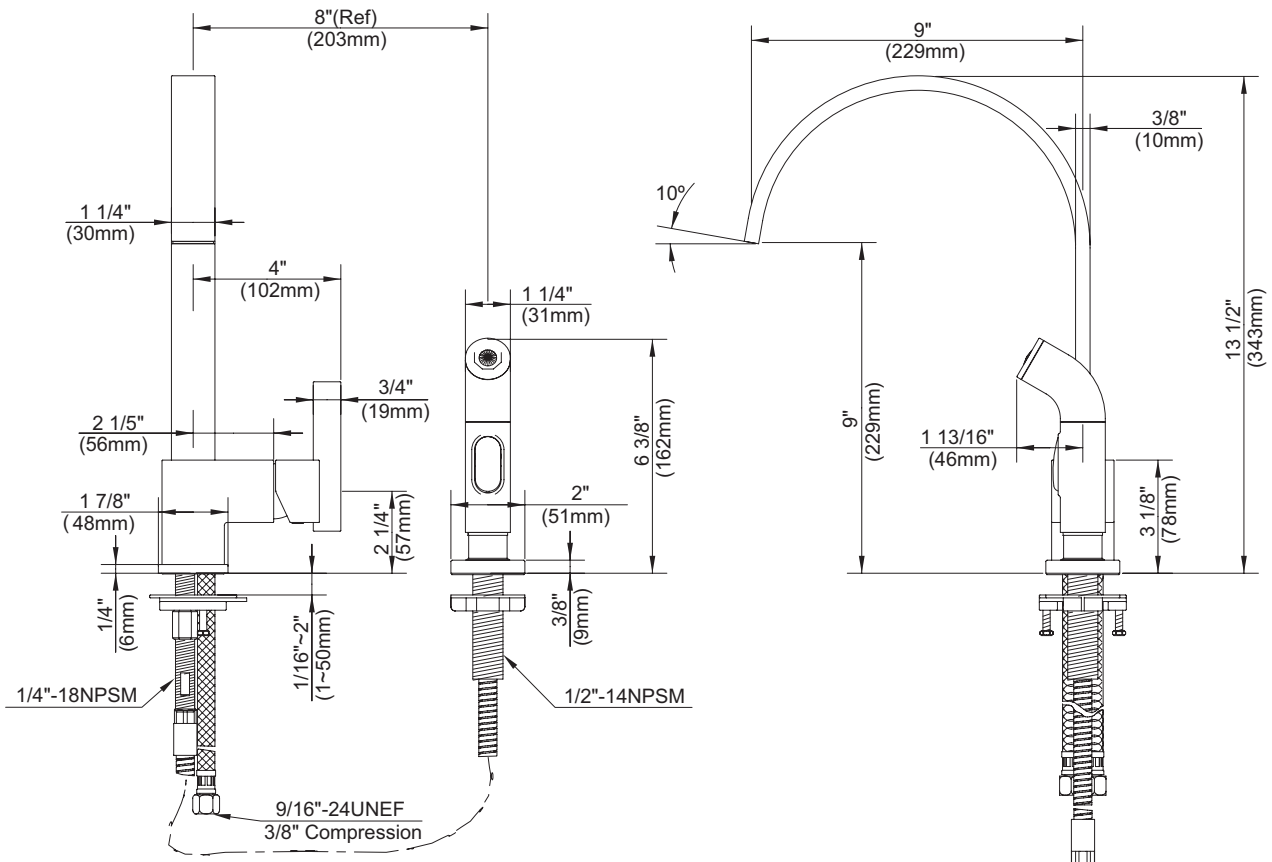

Warranty

Danze faucets are covered by a manufacturer's limited "lifetime" warranty for manufacturing defects.