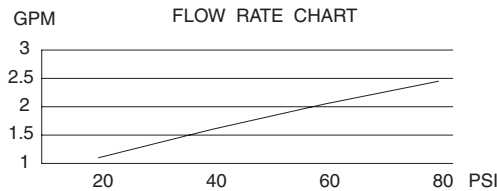

SINGLE HANDLE KITCHEN FAUCET WITH CONCEALED DECK

Description

- Single lever handle with 9" hook spout
- Concealed deck mount
- Matching brass spray

Flow & Valving

- See Chart

Standards

- ASME A112.18.1
- CSA B125
- NSF 61-9
- Listed IAPMO/UPC
- Energy policy act of 1992
- ADA Accessibility Guidelines for Buildings and Facilities - 4.27.4 Controls and Mechanisms

Available Colors & Finish

- Chrome
- Antique Copper (AC)
- Satin Black (BS)
- Polished Brass (PBV)
- Polished Nickel (PNV)
- Oil Rub Bronze (RB)
- Stainless Steel (SS)

Warranty

Danze faucets are covered by a manufacturer's limited "lifetime" warranty for manufacturing defects.

Specific Features: _____ Submitted Model No.: _____

SD404214/03-06.01