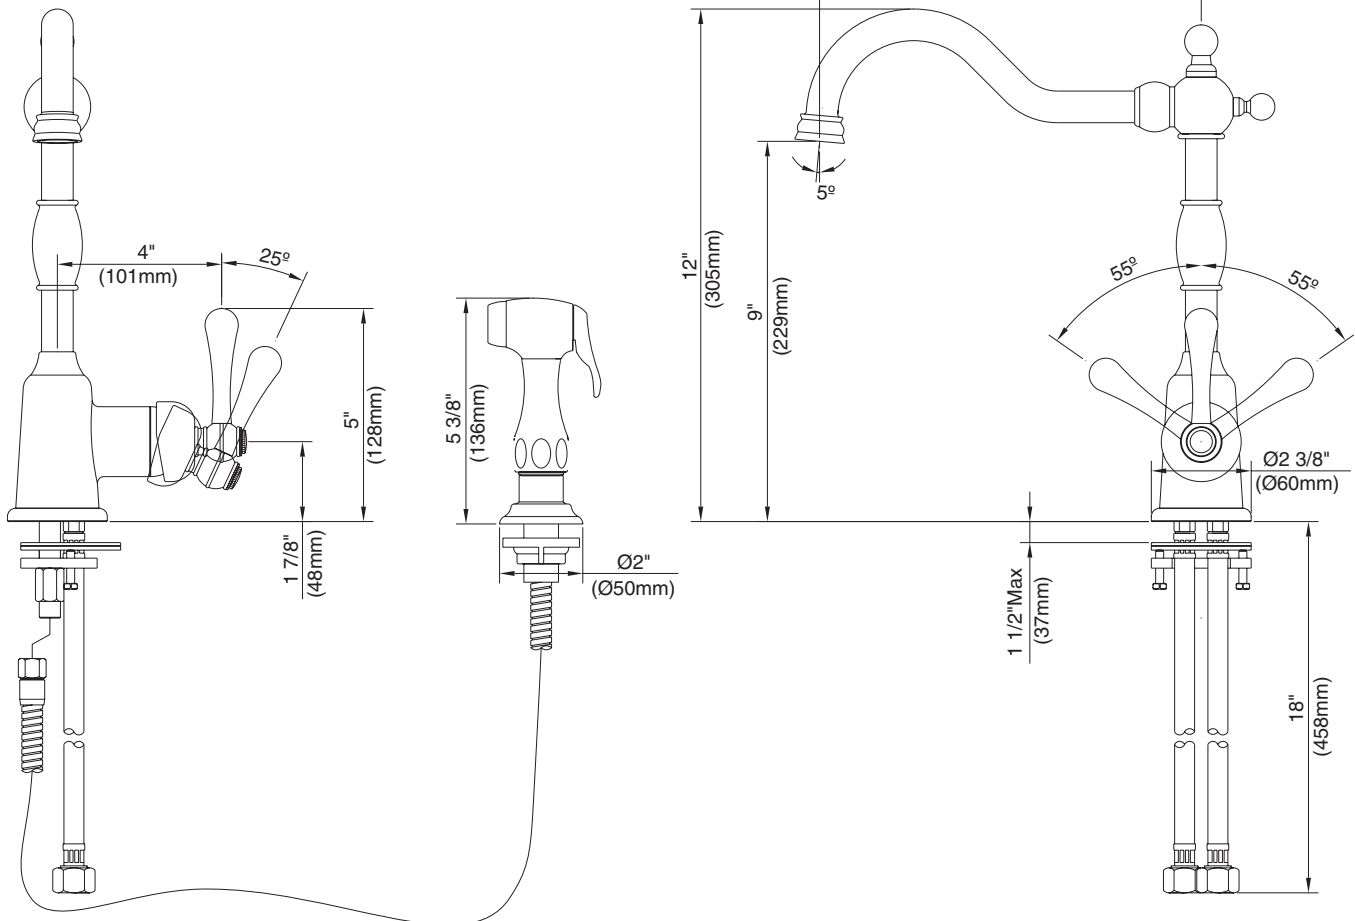

Warranty

Danze faucets are covered by a manufacturer's limited "lifetime" warranty for manufacturing defects.