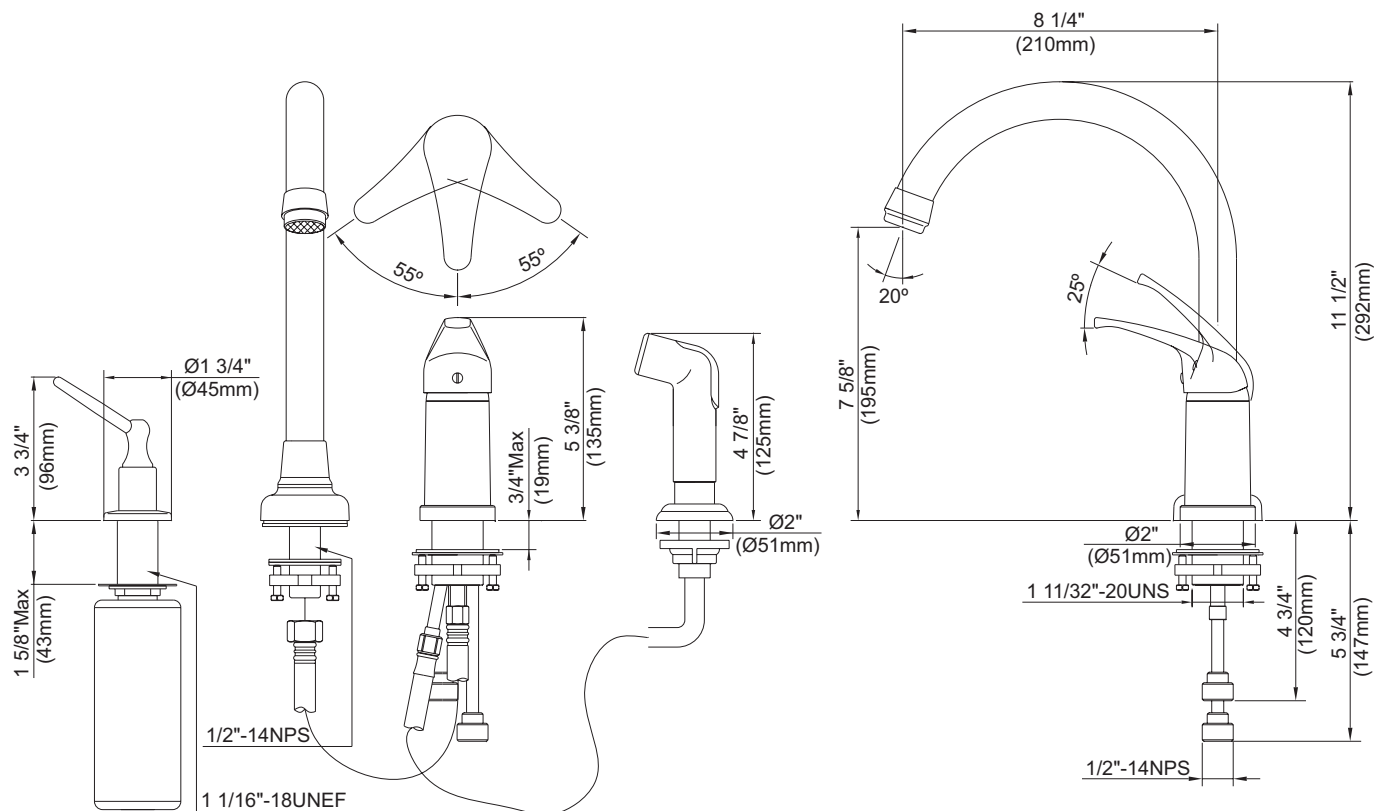

Warranty

Danze faucets are covered by a manufacturer's limited "lifetime" warranty for manufacturing defects.