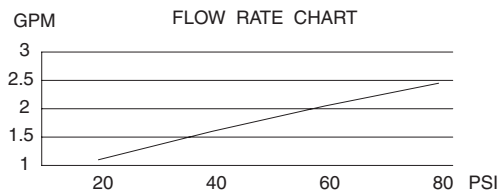

SINGLE HANDLE KITCHEN FAUCET WITH CONCEALED DECK

Description

- Single lever handle with high-rise 1" diameter spout
- Concealed deck mount
- Matching brass soap/lotion dispenser
- Matching spray

Flow & Valving

- See Chart

Standards

- ASME A112.18.1
- CSA B125
- NSF 61-9
- Listed IAPMO/UPC
- Energy policy act of 1992
- ADA Accessibility Guidelines for Buildings and Facilities - 4.27.4 Controls and Mechanisms

Available Colors & Finish

- Chrome
- Stainless Steel (SS)

Warranty

Danze faucets are covered by a manufacturer's limited "lifetime" warranty for manufacturing defects.

Specific Features: _____ Submitted Model No.: _____

SD403812/03-06.01