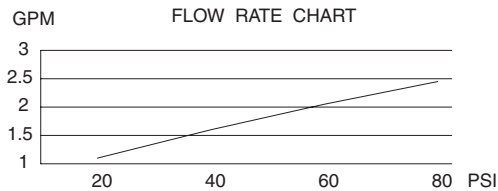

Specific Features: _____ Submitted Model No.: _____

SD403021/03-06.01