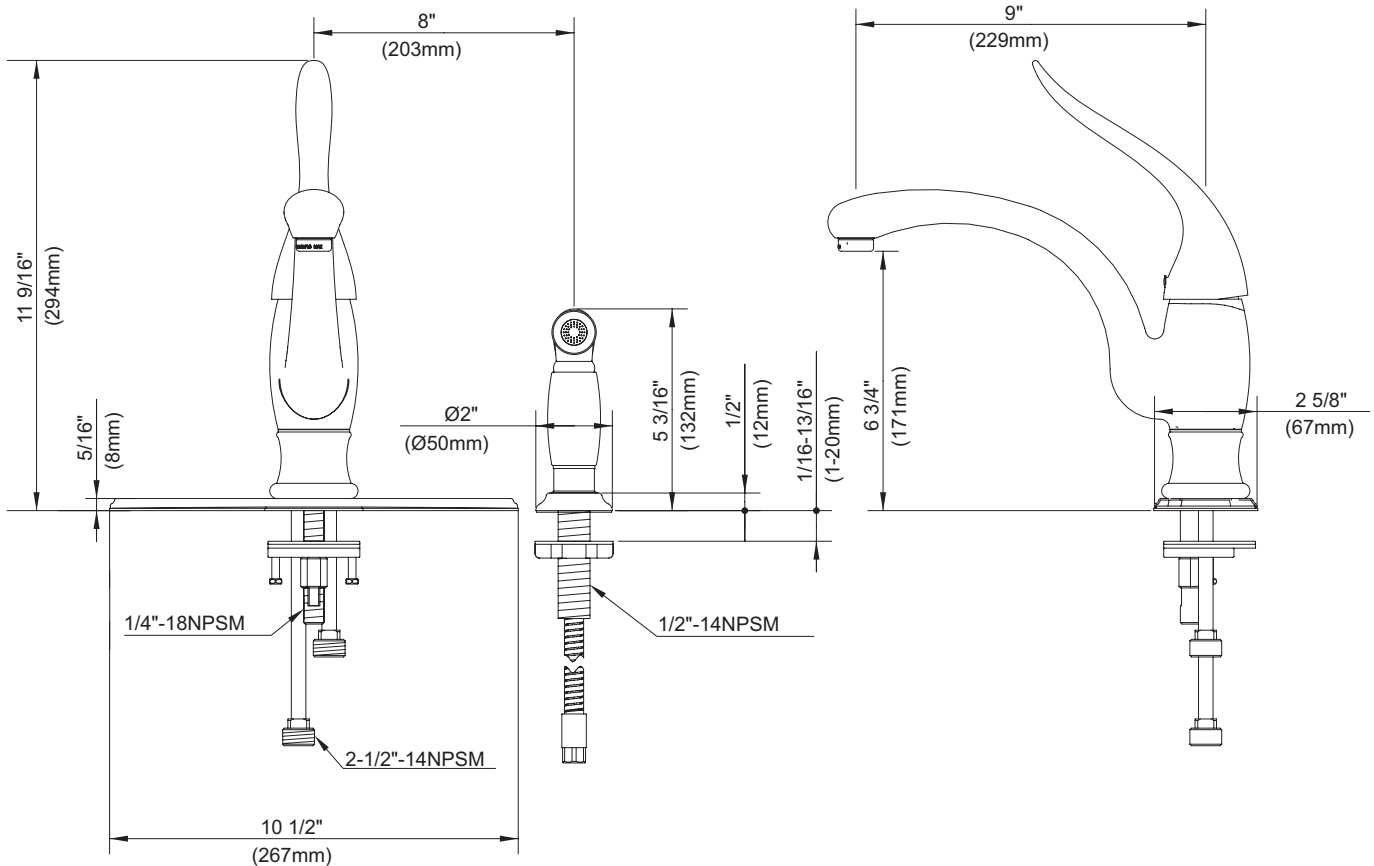

SINGLE HANDLE KITCHEN FAUCET

Description

- Single lever handle with high-rise spout
- Single hole mounted
- Matching brass vegetable spray

Flow & Valving

- See Chart

Standards

- ASME A112.18.1
- CSA B125
- NSF 61-9
- Listed IAPMO/UPC
- Energy policy act of 1992
- ADA Accessibility Guidelines for Buildings and Facilities - 4.27.4 Controls and Mechanisms 

Specific Features: _____ Submitted Model No.: _____

SD403021/03-06.01