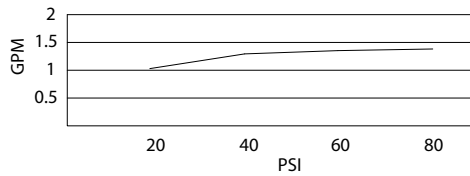

SPECIFICATIONS

PARMA™ TWO HANDLE WIDESPREAD LAVATORY FAUCET

Model

D304058 (Replaces D305458 series)

Description

- Ceramic disc valve
- 3" high spout, 5" spout length
- Metal pop-up drain assembly
- 3 hole mount

Flow Rate

Standards

- UPC/cUPC
- NSF 61-9
- Energy policy act of 1992

- ASME A112.18.1

- CSA B125

- Meets CA AB-1953

Less than 0.25% Lead content

- ADA Accessibility Guidelines for Buildings and Facilities - 4.27.4 Controls and Mechanisms