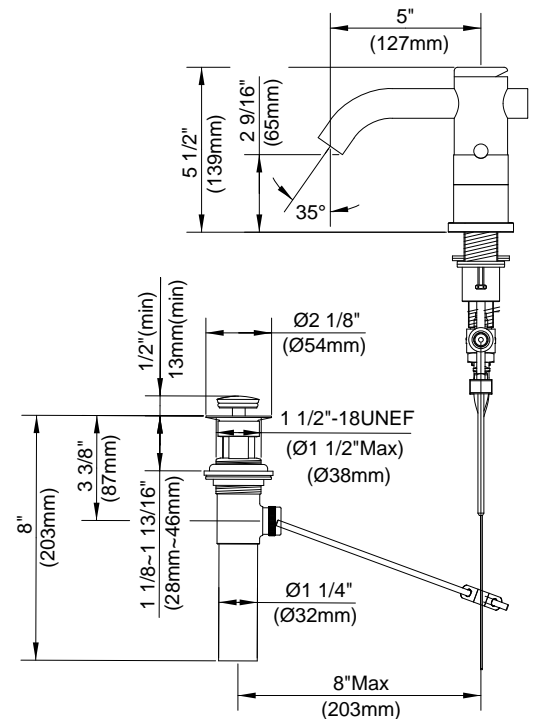

Warranty

Danze products are covered by a manufacturer's limited "lifetime" warranty for manufacturing defects.