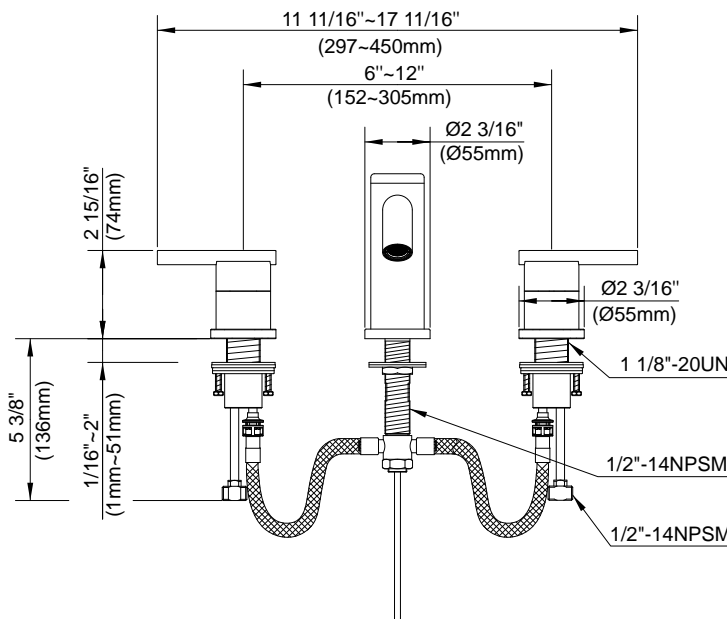

Warranty

Danze products are covered by a manufacturer's limited "lifetime" warranty for manufacturing defects.