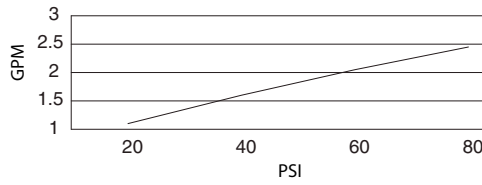

SPECIFICATIONS

SIRIUS™ TWO HANDLE WIDESPREAD LAVATORY FAUCET

Model

D304044 (Replaces D301444 series)

Description

- Ceramic disc valve
- 8 ¾" high swivel spout, 5 ½" spout length
- Natural water stream
- Metal touch down drain assembly
- 3 hole mount

Standards

- UPC/cUPC
- NSF 61-9
- Energy policy act of 1992

- ASME A112.18.1

- CSA B125

- Meets CA AB-1953

Less than 0.25% lead content

- ADA Accessibility Guidelines for Buildings and Facilities - 4.27.4 Controls and Mechanisms

Warranty

Danze products are covered by a manufacturer's limited "lifetime" warranty for manufacturing defects.

Flow Rate

Finishes Available

- Chrome
- Other: Refer to Price List for additional finish