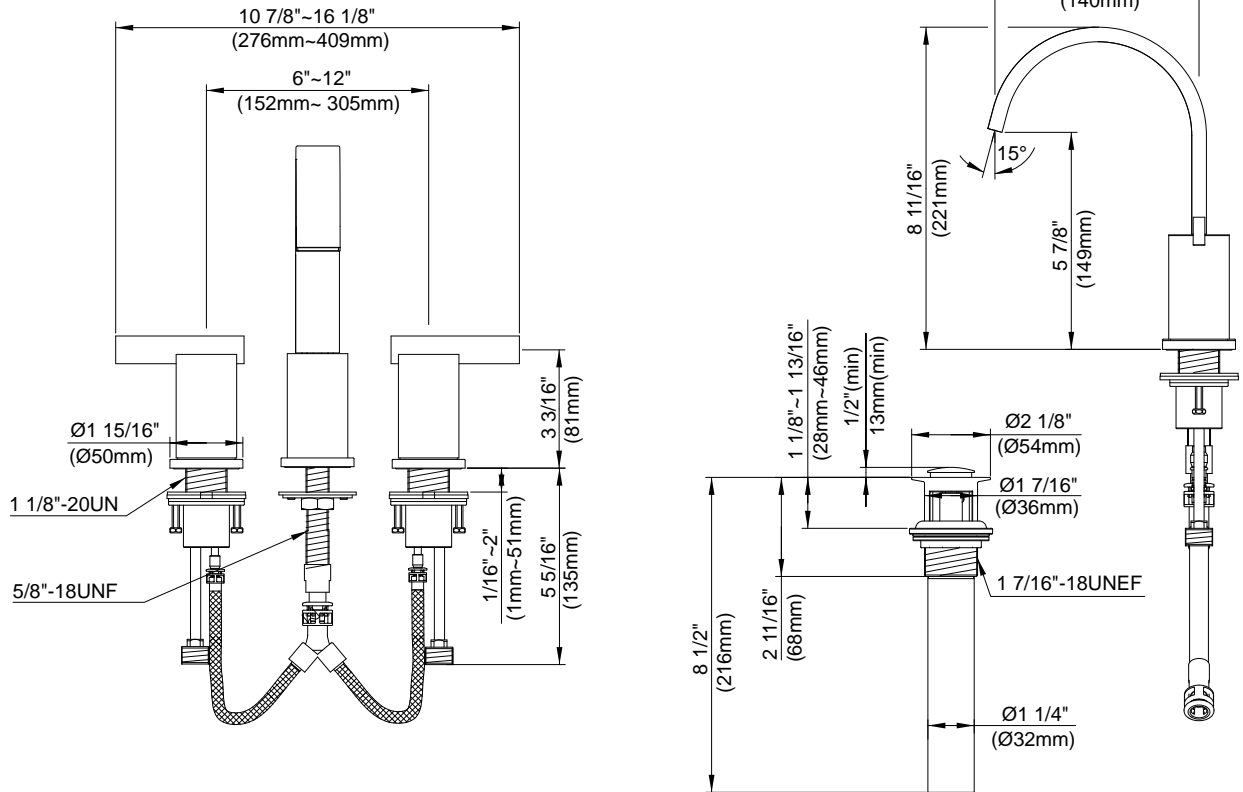

Submittal Information:

Job Name: _____
Contractor: _____

Location: _____
Contact #: _____