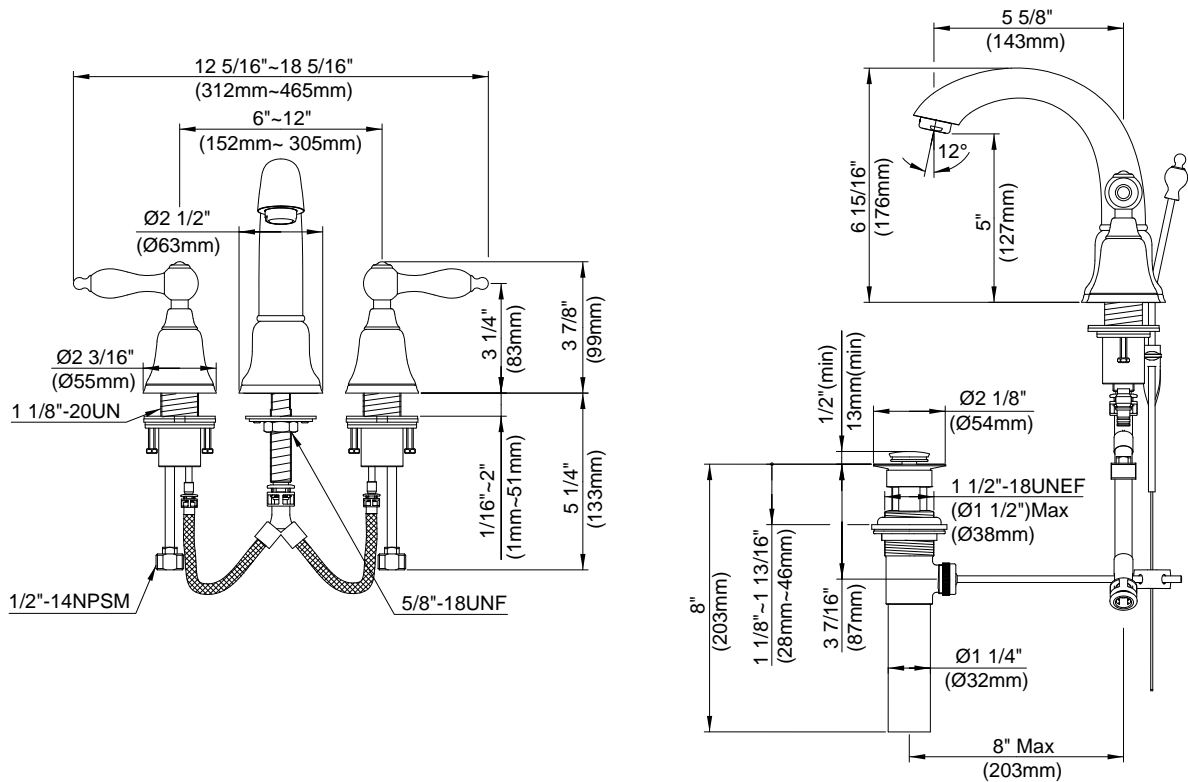

Submittal Information:

Job Name: _____
Contractor: _____

Location: _____
Contact #: _____