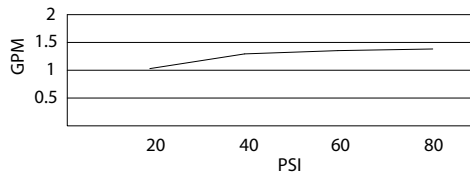

SPECIFICATIONS

FAIRMONT™ TWO HANDLE WIDESPREAD LAVATORY FAUCET

Model

D304040 (Replaces D308340 series)

Description

- Ceramic disc valve
- 7" high spout, 5 1/2" spout length
- Metal pop-up drain assembly
- 3 hole mount

Standards

- UPC/cUPC
- NSF 61-9
- Energy policy act of 1992

- ASME A112.18.1

- CSA B125

- Meets CA AB-1953

Less than 0.25% Lead content

- ADA Accessibility Guidelines for Buildings and Facilities - 4.27.4 Controls and Mechanisms

Warranty

Danze products are covered by a manufacturer's limited "lifetime" warranty for manufacturing defects.

Flow Rate

Finishes Available

- Chrome
- Other: Refer to Price List for additional finish