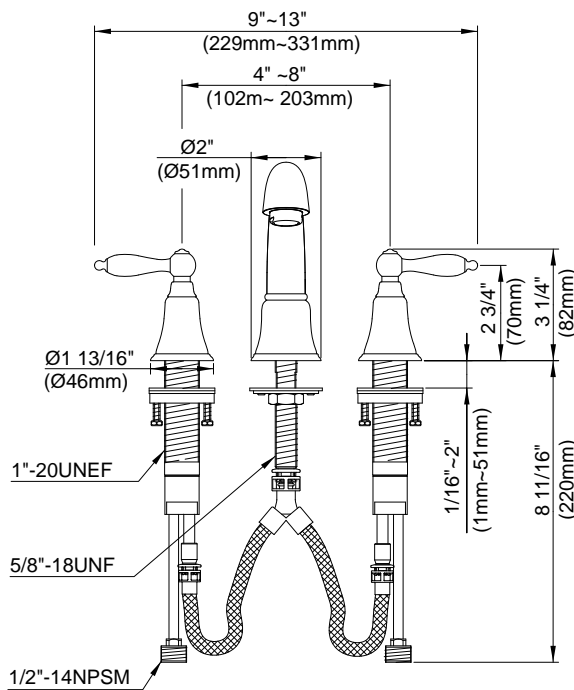

Submittal Information:

Job Name: _____
Contractor: _____

Location: _____
Contact #: _____