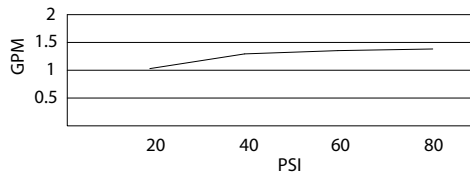

SPECIFICATIONS

FAIRMONT™ TWO HANDLE MINI-WIDESPREAD LAVATORY FAUCET

Model

D303040 (Replaces D308240 series)

Description

- Ceramic disc valve
- 5 3/4" high spout, 4 3/4" spout length
- Metal pop-up drain assembly
- 3 hole mount

Standards

- UPC/cUPC
- NSF 61-9
- Energy policy act of 1992

- ASME A112.18.1

- CSA B125

- Meets CA AB-1953

Less than 0.25% Lead content

- ADA Accessibility Guidelines for Buildings and Facilities - 4.27.4 Controls and Mechanisms

Warranty

Danze products are covered by a manufacturer's limited "lifetime" warranty for manufacturing defects.

Flow Rate

Finishes Available

- Chrome
- Other: Refer to Price List for additional finish