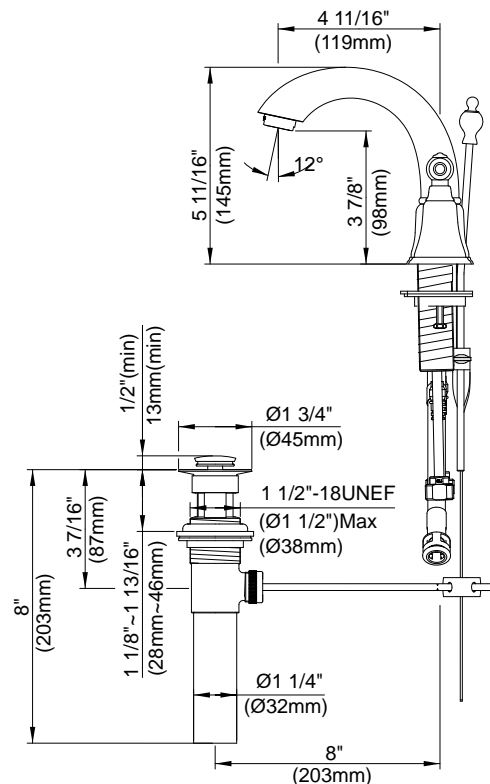

Submittal Information:

Job Name: _____
Contractor: _____

Location: _____
Contact #: _____