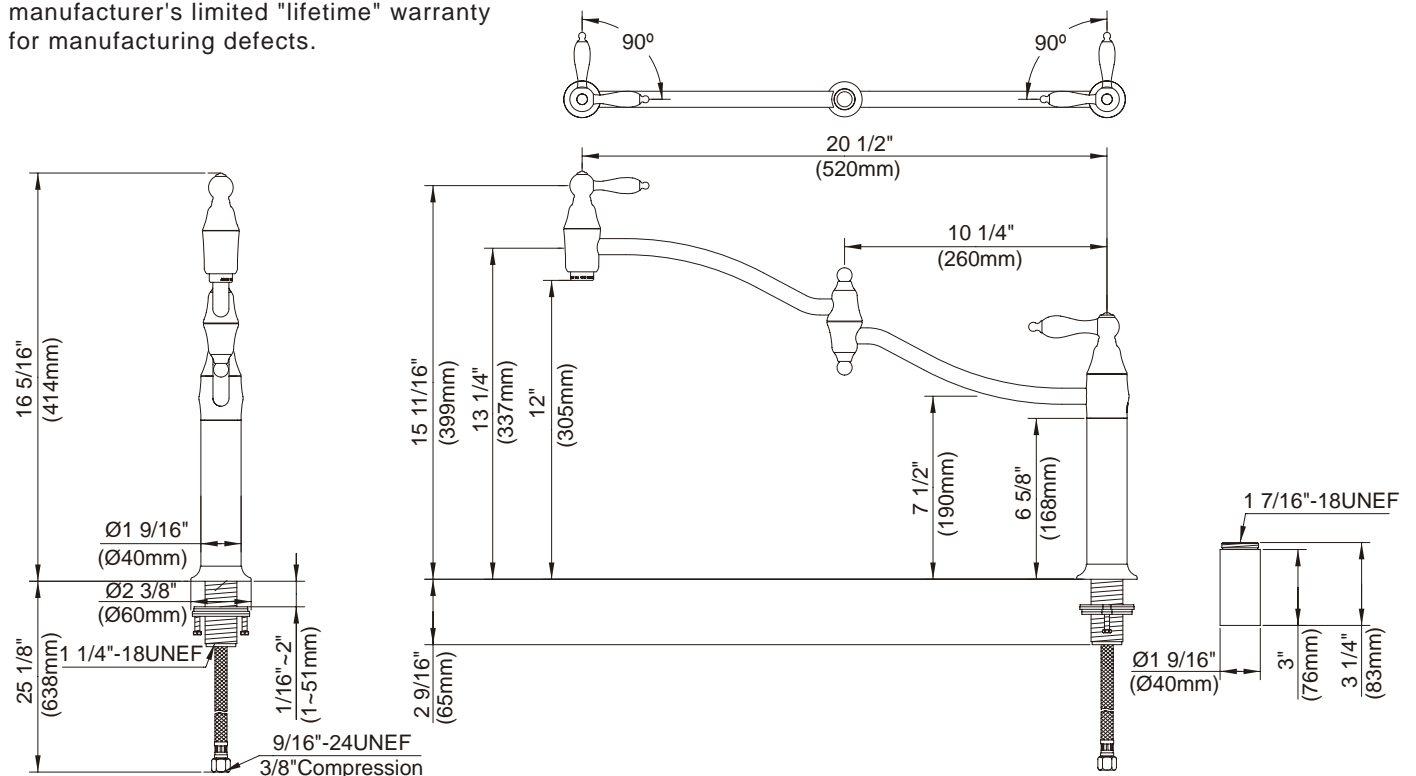

Warranty

Danze faucets are covered by a manufacturer's limited "lifetime" warranty for manufacturing defects.