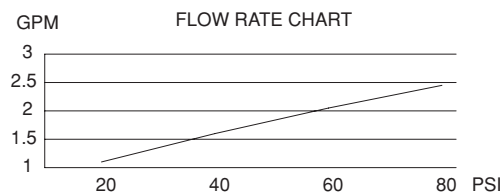

D206040
FAIRMONT™

Available Colors & Finish

- Chrome
- Distressed Nickel (DN)
- Oil Rub Bronze (RB)
- Stainless Steel (SS)

Flow & Valving

- See Chart

Standards

- ASME A112.18.1
- CSA B125
- NSF 61-9
- Listed IAPMO/UPC
- Energy policy act of 1992
- ADA Accessibility Guidelines for Buildings and Facilities - 4.27.4 Controls and Mechanisms