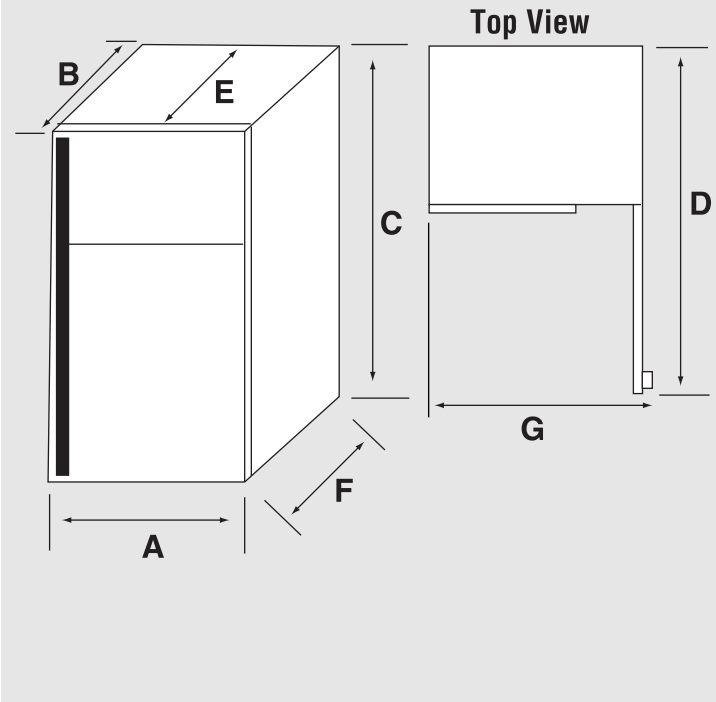

## TOP MOUNT REFRIGERATOR

### 19 Cu. Ft. Models

#### Dimensions

■	Inches	Centimeters
A	29 5/8	75
B <sup>1</sup>	31 1/8	79
C <sup>2</sup>	66	168
D <sup>3</sup>	57 1/8	145
E <sup>4</sup>	26 1/4	67
F <sup>5</sup>	28 7/8	74
G <sup>6</sup>	32 3/8	83

#### Notes:

1. Depth including door handle.
2. Height excluding door hinge. Height with hinge cover is 67 1/4 (170.8 cm).
3. Depth with door open 90° .
4. Depth of cabinet.
5. Depth excluding door handle.
6. Width with door open 90° .