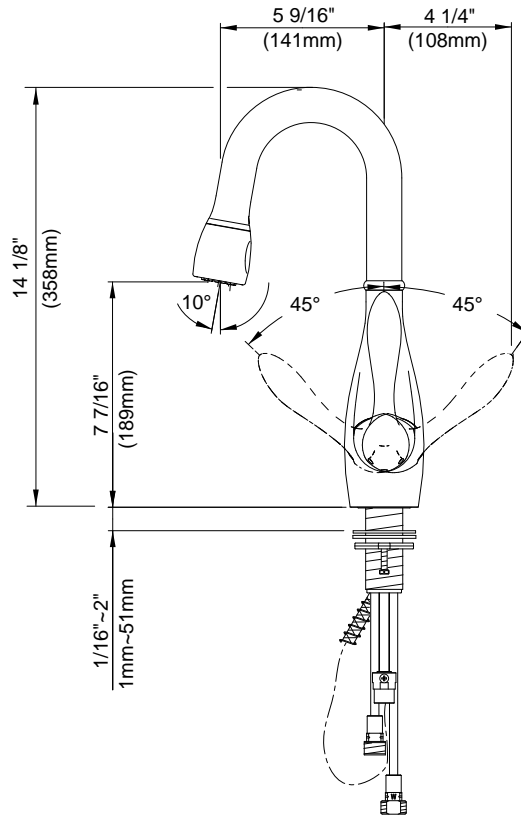

Submittal Information:

Job Name: _____
Contractor: _____

Location: _____
Contact #: _____