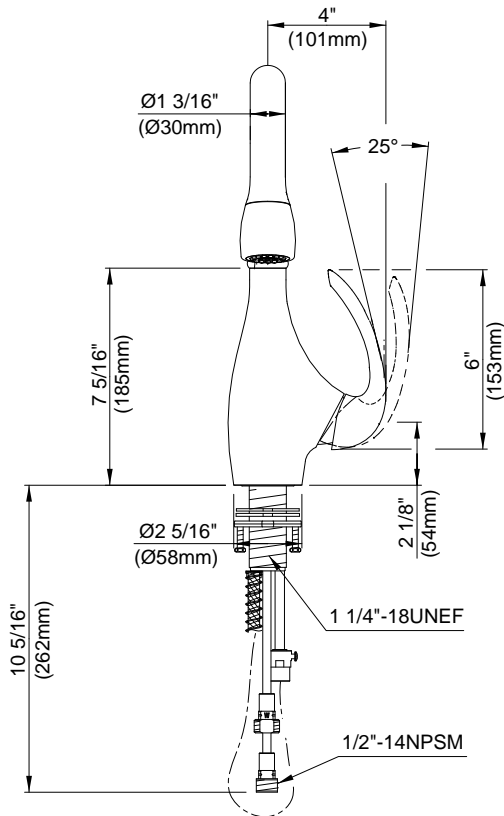

Submittal Information:

Job Name: _____
Contractor: _____

Location: _____
Contact #: _____