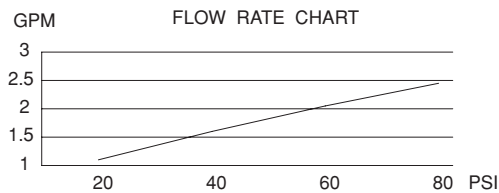

Specific Features: _____ Submitted Model No.: _____

SD153056/03-06.01