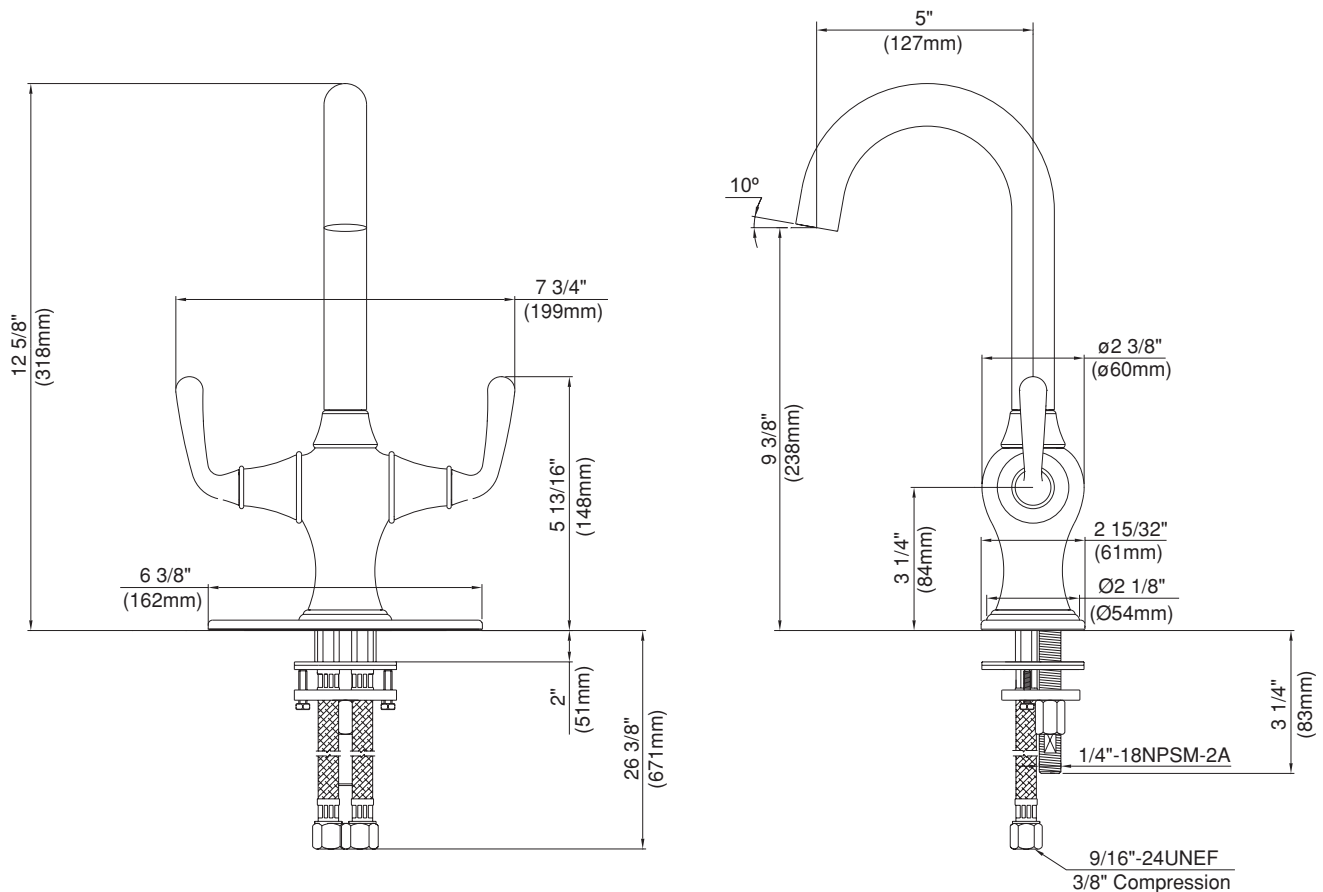

TWO HANDLE BAR FAUCET

Description

- 2 handle with high-rise spout

Flow & Valving

- See Chart

Standards

- ASME A112.18.1
- CSA B125
- NSF 61-9
- Listed IAPMO/UPC
- Energy policy act of 1992
- ADA Accessibility Guidelines for Buildings and Facilities - 4.27.4 Controls and Mechanisms 

Specific Features: _____ Submitted Model No.: _____

SD153056/03-06.01