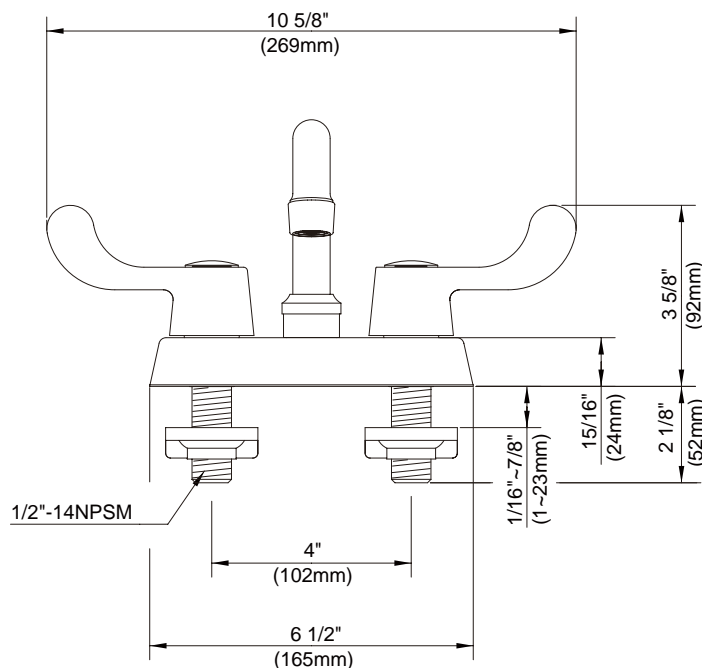

Specific Features: _____ Submitted Model No.: _____

SD100353/01-07.01