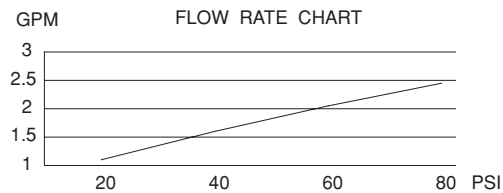

Specific Features: _____ Submitted Model No.: _____

SD100353/01-07.01