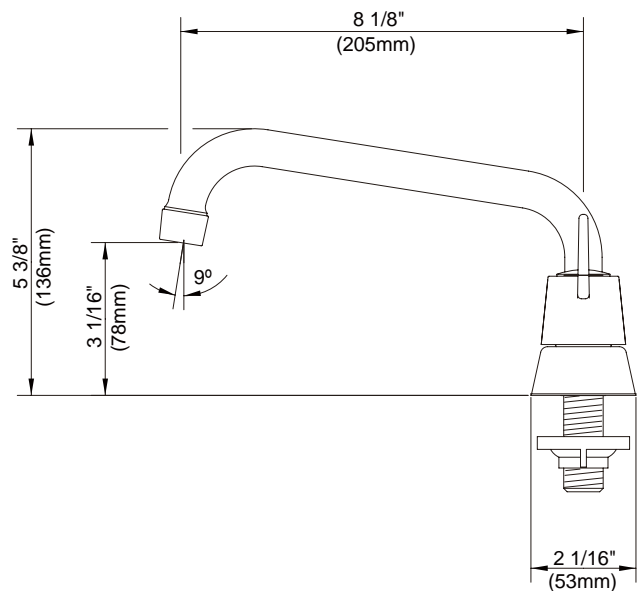

Specific Features: _____ Submitted Model No.: _____

SD100353/01-07.01