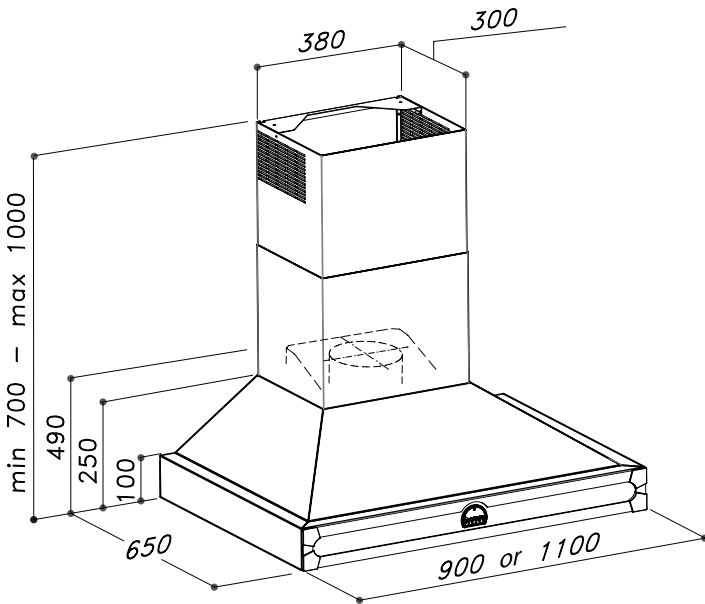

CORNUFÉ 90 ALBERTINE: H9 & CORNUFÉ 110: H1

CORNUFÉ 90 HOOD: H9

- 900 W x 650 D x 700 H (mm)
- 35.4 W x 25.6 D x 27.5 H (inches)
- Traditional wall-mounted chimney hood
- Available in all color and trim options
- 4-Speed Variable Motor
- One 600 CFM blower – unobstructed air flow with Ø6” duct
- Remote Control and In-Hood Activation Controls
- Three 20W high-intensity lights
- 2 dishwasher-safe baffle filters with grease capture system
- Voltage: 120v; 60Hz, total rating: 425W, 3.6 AMP
- Telescopic flue cover extends to maximum hood height of 39.3” (1000 mm)

CORNUFÉ 110 HOOD: H1

- 1100 W x 650 D x 700 H (mm)
- 43.3 W x 25.6 D x 27.5 H (inches)
- Traditional wall-mounted chimney hood
- Available in all color and trim options
- 4-Speed Variable Motor
- One 600 CFM blower – unobstructed air flow with Ø6” duct
- Remote Control and In-Hood Activation Controls
- Three 20W high-intensity Halogen lights
- 2 dishwasher-safe baffle filters with grease capture system
- Voltage: 120v; 60Hz, total rating: 425W, 3.6 AMP
- Telescopic flue cover extends to maximum hood height of 39.37” (1000 mm)