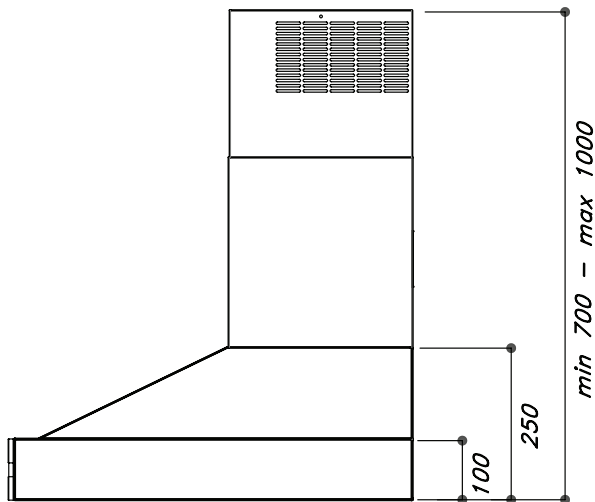

CORNUFÉ 90 ALBERTINE: H9 & CORNUFÉ 110: H1

CORNUFÉ 90 HOOD: H9

- 900 W x 650 D x 700 H (mm)
- 35.4 W x 25.6 D x 27.5 H (inches)
- Traditional wall-mounted chimney hood
- Available in all color and trim options
- 4-Speed Variable Motor
- One 600 CFM blower – unobstructed air flow with Ø6” duct
- Remote Control and In-Hood Activation Controls
- Three 20W high-intensity lights
- 2 dishwasher-safe baffle filters with grease capture system
- Voltage: 120v; 60Hz, total rating: 425W, 3.6 AMP
- Telescopic flue cover extends to maximum hood height of 39.3” (1000 mm)

CORNUFÉ 110 HOOD: H1

- 1100 W x 650 D x 700 H (mm)
- 43.3 W x 25.6 D x 27.5 H (inches)
- Traditional wall-mounted chimney hood
- Available in all color and trim options
- 4-Speed Variable Motor
- One 600 CFM blower – unobstructed air flow with Ø6” duct
- Remote Control and In-Hood Activation Controls
- Three 20W high-intensity Halogen lights
- 2 dishwasher-safe baffle filters with grease capture system
- Voltage: 120v; 60Hz, total rating: 425W, 3.6 AMP
- Telescopic flue cover extends to maximum hood height of 39.37” (1000 mm)