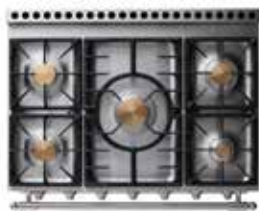

SET OF 5 BRASS BURNERS

This set of 5 burners are interchangeable with the standard burners that ship with the range. NOTE: *The polished brass trim is a natural, non-coated metal and will patina over time.*

LE MONDE COLORÉ DE LA CORNUÉ

CORNUFÉ

Truly express yourself with our collection of CornuFé Classic Colors, Suzanne Kasler Colors or with one of the four new hues within the stunning CornuFé Étoilé Color Collection.