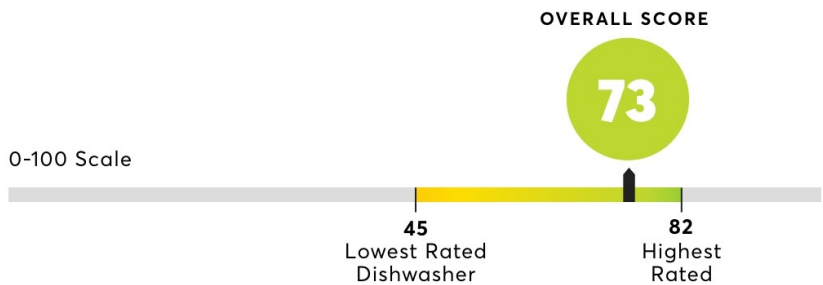

CR Consumer Reports
RECOMMENDED

After extensive testing and research, Consumer Reports determined this product to be:

- ✓ TOP PERFORMING
- ✓ RELIABLE
- ✓ ENERGY EFFICIENCY

About CR Dishwashers Testing

- **124** RATED
- **19** RECOMMENDED
- **2463** HOURS OF TESTING

LG Studio SDWB24W3

(As of November 2024)

Highs

- Wash performance is better
- Energy efficiency is best
- It was judged better for noise
- Is better for drying plastic items.

Lows

- A manually cleaned filter

For a full review of this product, please visit consumerreports.org.