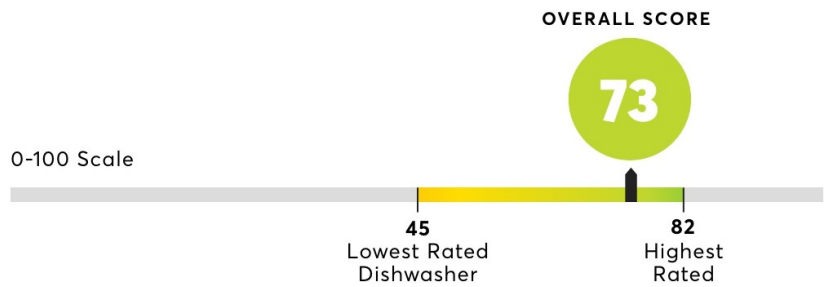

CR Consumer Reports
RECOMMENDED

After extensive testing and research, Consumer Reports determined this product to be:

- ✓ TOP PERFORMING
- ✓ RELIABLE
- ✓ ENERGY EFFICIENCY

About CR Dishwashers Testing

- **124** RATED
- **19** RECOMMENDED
- **2463** HOURS OF TESTING

LG Studio SDWB24S3

(As of November 2024)

Highs

- Wash performance is better
- Energy efficiency is best
- It was judged better for noise
- Is better for drying plastic items.

Lows

- A manually cleaned filter

For a full review of this product, please visit [consumerreports.org](https://www.consumerreports.org).