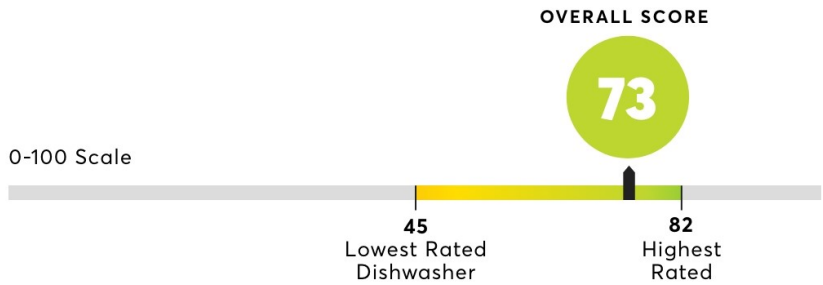

CR Consumer Reports
RECOMMENDED

After extensive testing and research, Consumer Reports determined this product to be:

- ✓ TOP PERFORMING
- ✓ RELIABLE
- ✓ ENERGY EFFICIENCY

About CR Dishwashers Testing

- 124** RATED
- 19** RECOMMENDED
- 2463** HOURS OF TESTING

LG LDTH555NS

(As of November 2024)

Highs

- Wash performance is better
- Energy efficiency is best
- It was judged better for noise
- Is best for drying plastic items.

Lows

- A manually cleaned filter

For a full review of this product, please visit consumerreports.org.