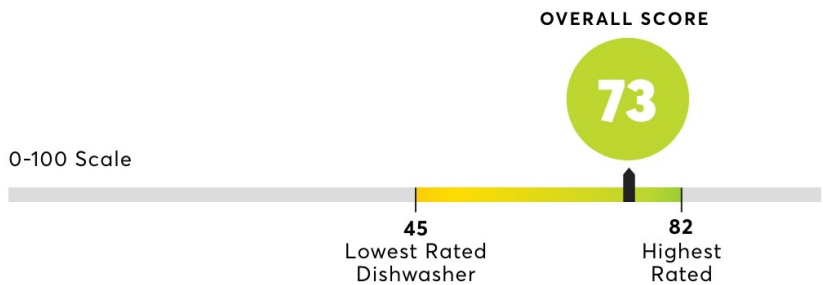

CR Consumer Reports
RECOMMENDED

After extensive testing and research, Consumer Reports determined this product to be:

- ✓ TOP PERFORMING
- ✓ RELIABLE
- ✓ ENERGY EFFICIENCY

About CR Dishwashers Testing

- 124** RATED
- 19** RECOMMENDED
- 2463** HOURS OF TESTING

LG LDPH5554S

(As of November 2024)

Highs

- Wash performance is better
- Energy efficiency is best
- It was judged better for noise
- Is best for drying plastic items.

Lows

- A manually cleaned filter

For a full review of this product, please visit consumerreports.org.