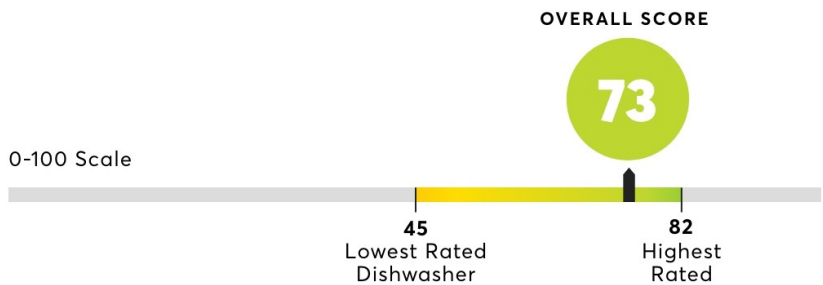

CR Consumer Reports
RECOMMENDED

After extensive testing and research, Consumer Reports determined this product to be:

- ✓ TOP PERFORMING
- ✓ RELIABLE
- ✓ ENERGY EFFICIENCY

About CR Dishwashers Testing

- **124** RATED
- **19** RECOMMENDED
- **2463** HOURS OF TESTING

LG LDPH5554D

(As of November 2024)

Highs

- Wash performance is better
- Energy efficiency is best
- It was judged better for noise
- Is best for drying plastic items.

Lows

- A manually cleaned filter

For a full review of this product, please visit [consumerreports.org](https://www.consumerreports.org).