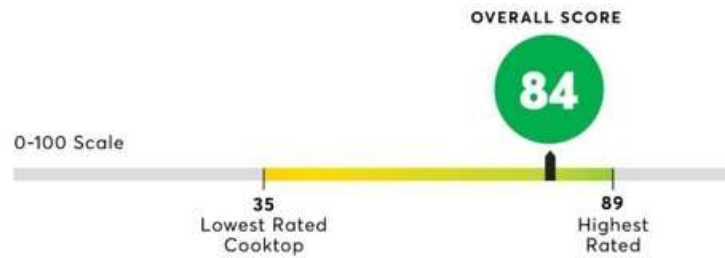

CR Consumer Reports
RECOMMENDED

After extensive testing and research, Consumer Reports determined this product to be:

- ✓ HIGH HEAT PERFORMANCE
- ✓ LOW HEAT PERFORMANCE
- ✓ RELIABILITY

About CR Cooktops Testing

108 RATED

50 RECOMMENDED

513 HOURS OF TESTING

LG CBGJ3623S

(As of June 2024)

Highs

- High heat performance was Very Good.
- Low heat performance was Excellent.
- Continuous grates.
- Burners auto reignite.

Lows

This model had no performance flaws noted.

For a full review of this product, please visit Consumer Reports.