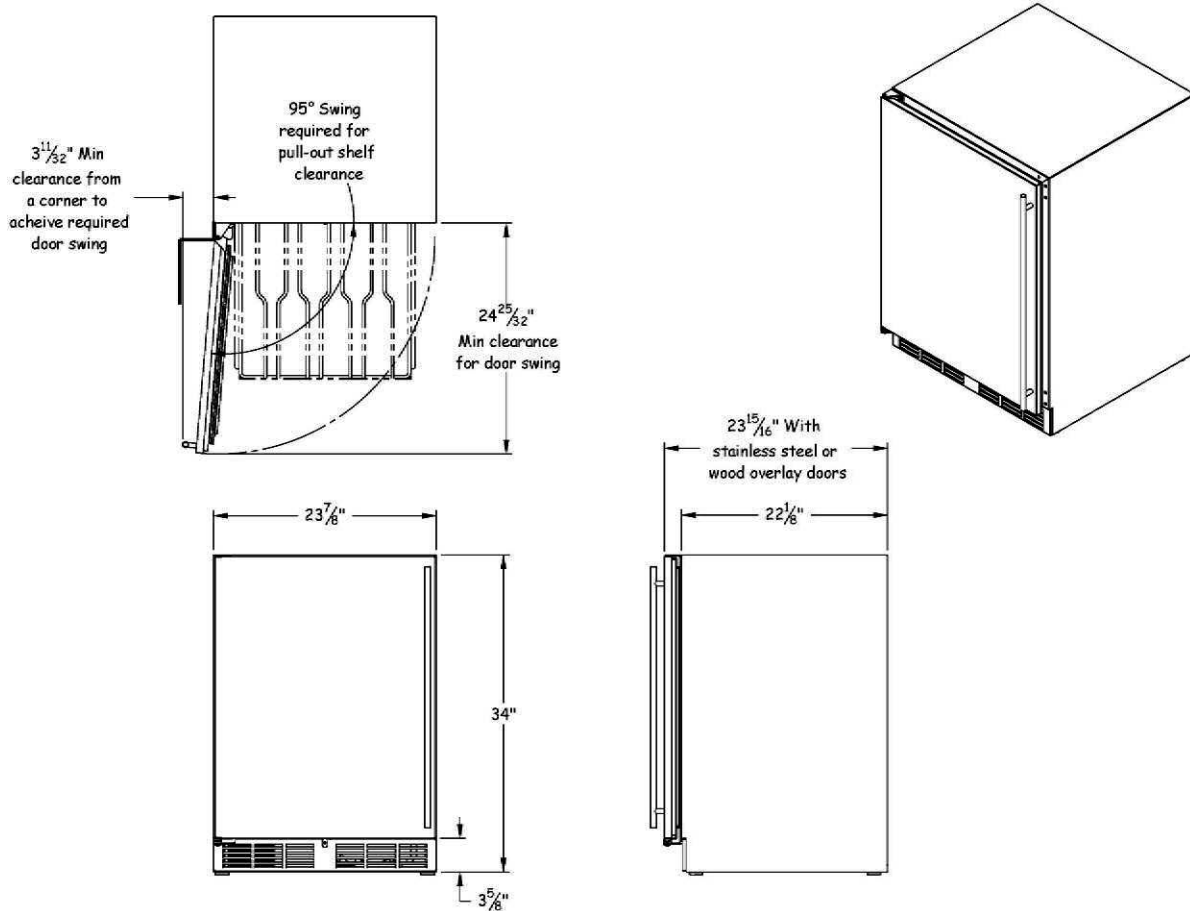

24 "C" Series	
Refrigerators	
Build In Models	
HC24RB-1L	24" Built-in commercial series refrigerator with sold stainless steel door hinge left
HC24RB-1R	24" Built-in commercial series refrigerator with sold stainless steel door hinge right
HC24RB-2L	24" Built-in commercial series refrigerator with integrated solid wood overlay door hinge left
HC24RB-2R	24" Built-in commercial series refrigerator with integrated solid wood overlay door hinge right
HC24RB-3L	24" Built-in commercial series refrigerator with stainless steel glass door hinge left
HC24RB-3R	24" Built-in commercial series refrigerator with stainless steel glass door hinge right
HC24RB-4L	24" Built-in commercial series refrigerator with integrated wood overlay glass door hinge left
HC24RB-4R	24" Built-in commercial series refrigerator with integrated wood overlay glass door hinge right
Wine Reserves	
Build In Models	
HC24WB-3L	24" Built-in commercial series wine reserve with stainless steel glass door hinge left
HC24WB-3R	24" Built-in commercial series wine reserve with stainless steel glass door hinge right
HC24WB-4L	24" Built-in commercial series wine reserve with integrated wood overlay glass door hinge left
HC24WB-4R	24" Built-in commercial series wine reserve with integrated wood overlay glass door hinge right
Beverage Centers	
Build In Models	
HC24BB-3L	24" Built-in commercial series beverage center with stainless steel glass door hinge left
HC24BB-3R	24" Built-in commercial series beverage center with stainless steel glass door hinge right
HC24BB-4L	24" Built-in commercial series beverage center with integrated wood overlay glass door hinge left
HC24BB-4R	24" Built-in commercial series beverage center with integrated wood overlay glass door hinge left

8300 W. Good Hope Rd. • Milwaukee, WI 53223

1-800-558-5592 • Fax: (414) 353-7069 • bringperlickhome.com

Perlick is committed to continuous improvement. Therefore, we reserve the right to change specifications without warning