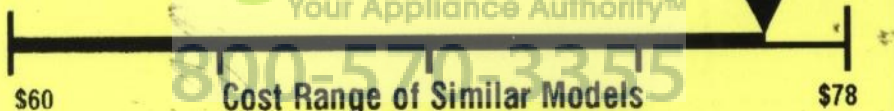

Model(s): CZS25TSE****

PSCS5RGD****

Capacity: 24.6 Cubic Feet

Estimated Yearly Operating Cost

AjMadison
Your Appliance Authority™
800-570-3355

\$76

714 kWh

Estimated Yearly Electricity Use

Your cost will depend on your utility rates and use.

- Cost range based only on models of similar capacity with automatic defrost, side-mounted freezer, and through-the-door-ice.
- Estimated operating cost based on a 2007 national average electricity cost of 10.65 cents per kWh.
- For more information visit, www.ftc.gov/appliances