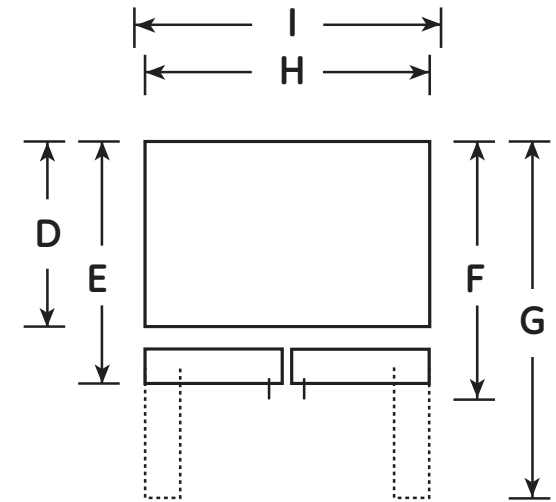

### Dimensions and Installation Information (in inches)

Overall Dimensions	Height to top of door (in.) <b>A</b>	70-1/2
	Height to top of hinge (in.) <b>B</b>	69-7/8
	Height to top of case (in.) <b>C</b>	69
	Case depth without door (in.) <b>D</b>	24-3/8
	Case depth less door handle (in.) <b>E</b>	30-1/4
	Case depth with door handle (in.) <b>F</b>	31-1/4
	Depth with fresh food door open 90° (in.) <b>G</b>	43-3/8
	Width (in.) <b>H</b>	35-3/4
	Width with door open 90° inc. door handle (in.) <b>I</b>	44-3/4
Air	Each side (in.)	1/8
	Top (in.)	1
	Back (in.)	2