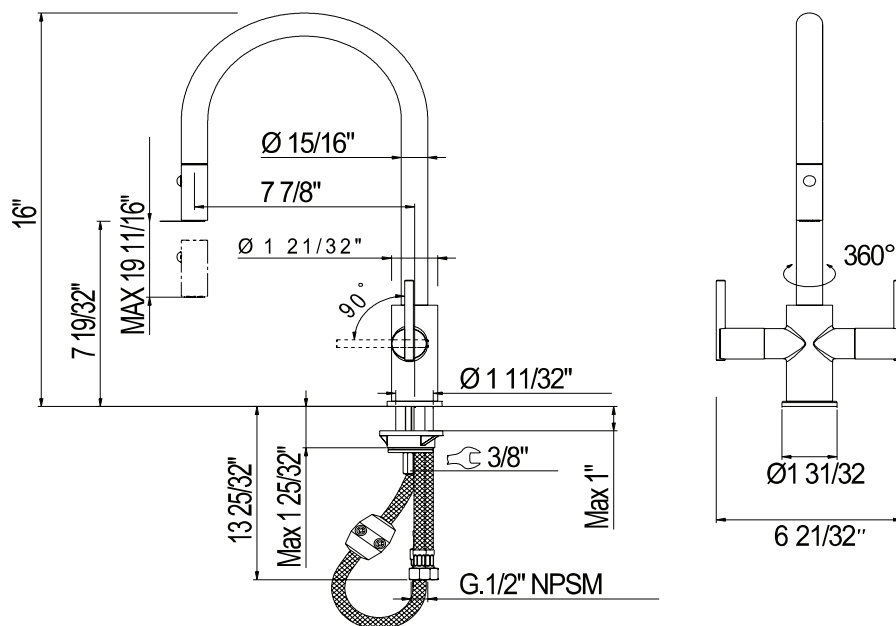

For warranty or additional information, contact:

U.S.A.
houseofrohl.com/support
1-800-777-9762

QUEBEC / MARITIMES / WESTERN CANADA
QUÉBEC / MARITIMES / OUEST CANADIEN
QUEBEC / MARITIMOS / CANADA OCCIDENTAL
houseofrohl.ca/support
1-866-473-8442

ONTARIO
houseofrohl.ca/support
1-800-287-5354