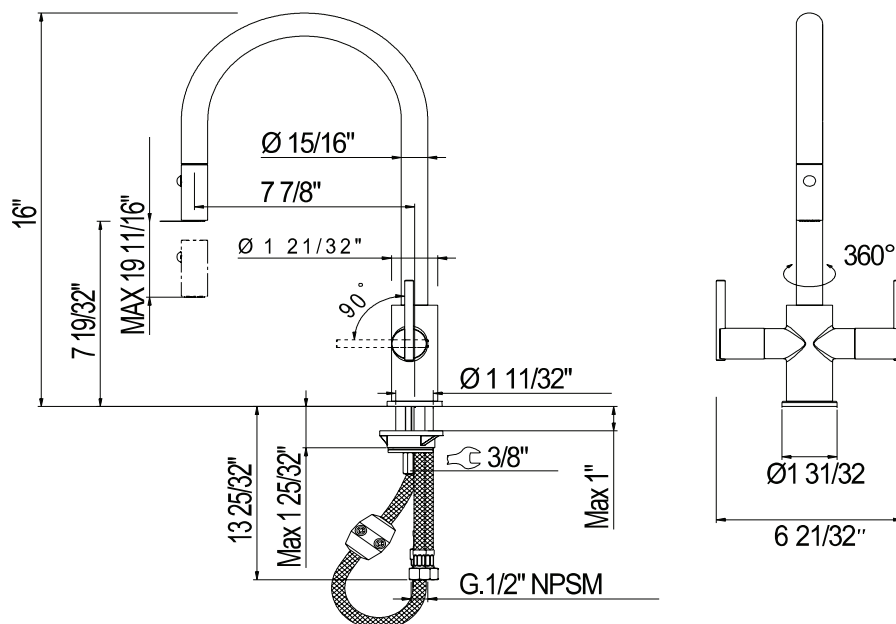

For warranty or additional information, contact:

U.S.A.
houseofrohl.com/support
1-800-777-9762

QUEBEC / MARITIMES / WESTERN CANADA
QUÉBEC / MARITIMES / OUEST CANADIEN
QUEBEC / MARITIMOS / CANADA OCCIDENTAL
houseofrohl.ca/support
1-866-473-8442

ONTARIO
houseofrohl.ca/support
1-800-287-5354