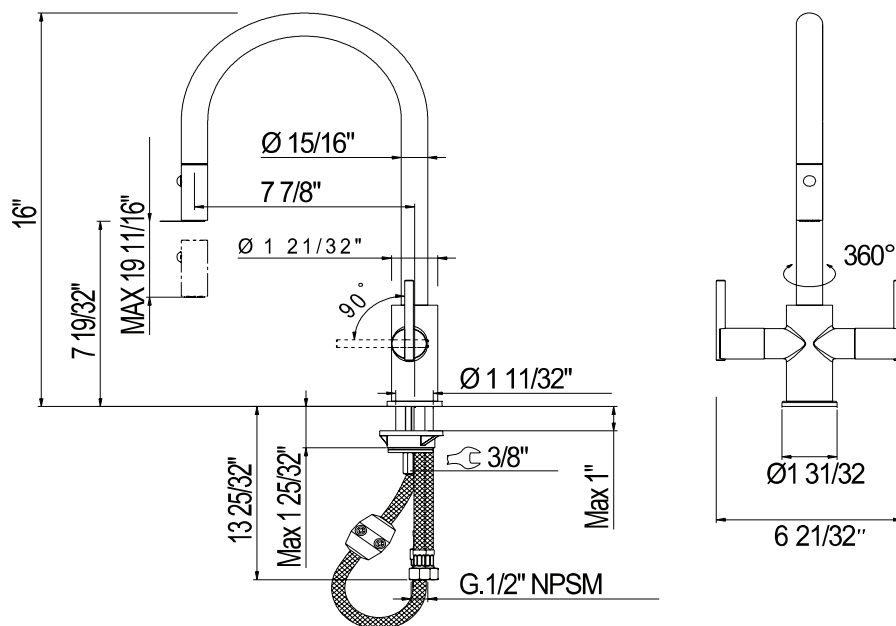

For warranty or additional information, contact:

U.S.A.
houseofrohl.com/support
1-800-777-9762

QUEBEC / MARITIMES / WESTERN CANADA
QUÉBEC / MARITIMES / OUEST CANADIEN
QUEBEC / MARITIMOS / CANADA OCCIDENTAL
houseofrohl.ca/support
1-866-473-8442

ONTARIO
houseofrohl.ca/support
1-800-287-5354