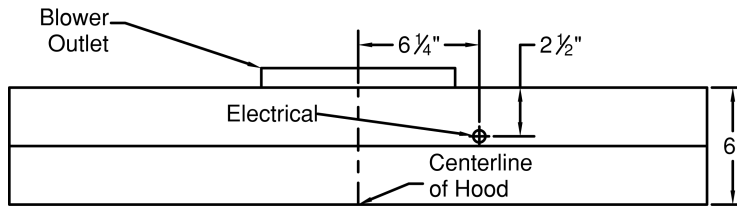

CWEAH6-K42

Halogen lights. This model is not available with heat lamps. Shown with ARS duct cover (sold separately). ARS duct covers are available in 7', 8', 9' ceiling sizes.

Dimensional Information

Width	42.0
Depth	19.5
Height	6.0
CFM @ 0.0" SP	n/a
Sones	n/a
Amps	3.7
# Lights	3.0

Connection Diagram

(Top View)

(Front View)

Recommended Mounting Height*

*Exceeding recommended mounting height may compromise performance.

Electrical/Mechanical Specifications For Blower Unit

Model	Volts	Amps*	Hz	RPM	CFM SP@0.0"	Equivalent CFM	CFM SP@0.1"	CFM SP@0.2"	CFM SP@0.3"	Minimum Round Duct Size	Sones [#]
K250 (ARS)	115.0	2.2	60.0	1550.0	n/a	n/a	n/a	n/a	n/a	n/a	n/a