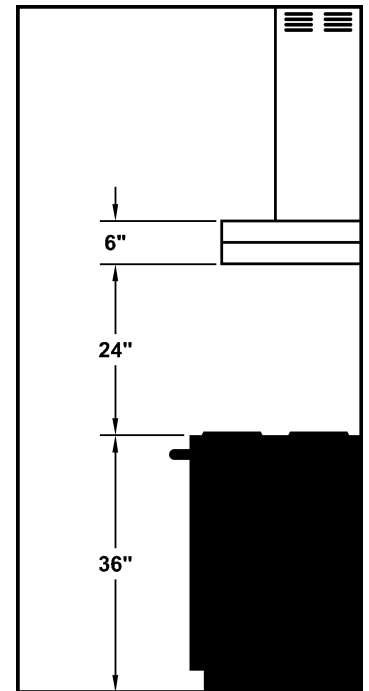

CWEAH6-K42

Halogen lights. This model is not available with heat lamps. Shown with ARS duct cover (sold separately). ARS duct covers are available in 7', 8', 9' ceiling sizes.

Dimensional Information

Width	42.0
Depth	19.5
Height	6.0
CFM @ 0.0" SP	n/a
Sones	n/a
Amps	3.7
# Lights	3.0

Connection Diagram

(Top View)

(Front View)

Recommended Mounting Height*

*Exceeding recommended mounting height may compromise performance.

Electrical/Mechanical Specifications For Blower Unit

Model	Volts	Amps*	Hz	RPM	CFM SP@0.0"	Equivalent CFM	CFM SP@0.1"	CFM SP@0.2"	CFM SP@0.3"	Minimum Round Duct Size	Sones [#]
K250 (ARS)	115.0	2.2	60.0	1550.0	n/a	n/a	n/a	n/a	n/a	n/a	n/a