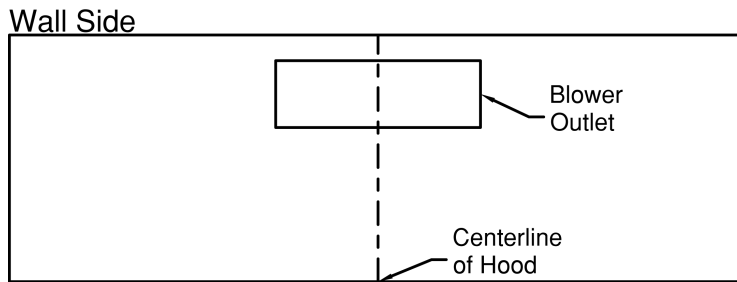

Connection Diagram