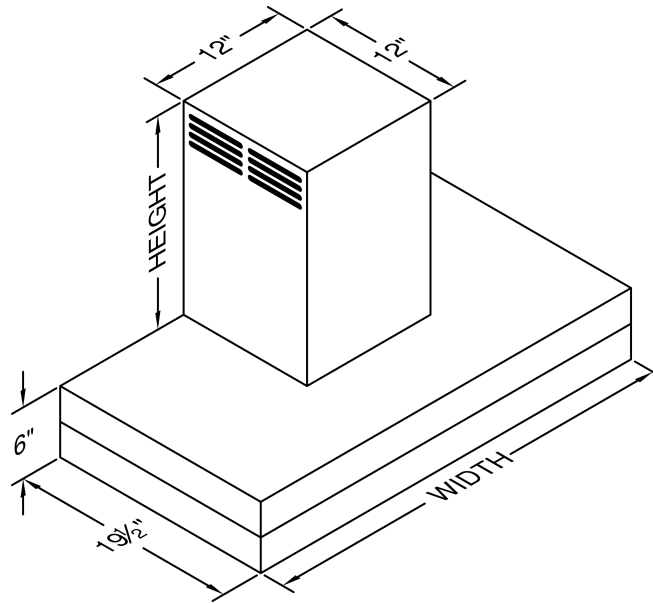

CWEAH6-K42

Halogen lights. This model is not available with heat lamps. Shown with ARS duct cover (sold separately). ARS duct covers are available in 7', 8', 9' ceiling sizes.

Dimensional Information

Width	42.0
Depth	19.5
Height	6.0
CFM @ 0.0" SP	n/a
Sones	n/a
Amps	3.7
# Lights	3.0

Connection Diagram

(Top View)

(Front View)

Recommended Mounting Height*

*Exceeding recommended mounting height may compromise performance.

Electrical/Mechanical Specifications For Blower Unit

Model	Volts	Amps*	Hz	RPM	CFM SP@0.0"	Equivalent CFM	CFM SP@0.1"	CFM SP@0.2"	CFM SP@0.3"	Minimum Round Duct Size	Sones [#]
K250 (ARS)	115.0	2.2	60.0	1550.0	n/a	n/a	n/a	n/a	n/a	n/a	n/a