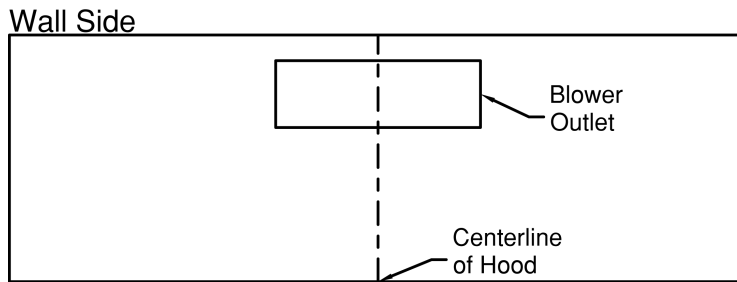

### CWEAH6-K30

Halogen lights. This model is not available with heat lamps. Shown with ARS duct cover (sold separately). ARS duct covers are available in 7', 8', 9' ceiling sizes.

#### Dimensional Information

Width	30.0
Depth	19.5
Height	6.0
CFM @ 0.0" SP	n/a
Sones	n/a
Amps	3.2
# Lights	2.0

#### Connection Diagram

(Top View)

(Front View)