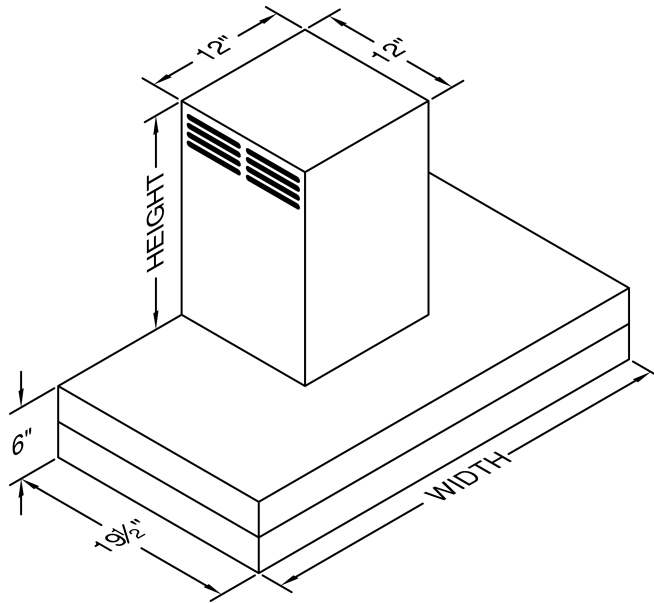

### CWEAH6-K30

Halogen lights. This model is not available with heat lamps. Shown with ARS duct cover (sold separately). ARS duct covers are available in 7', 8', 9' ceiling sizes.

#### Dimensional Information

Width	30.0
Depth	19.5
Height	6.0
CFM @ 0.0" SP	n/a
Sones	n/a
Amps	3.2
# Lights	2.0

#### Connection Diagram

(Top View)

(Front View)