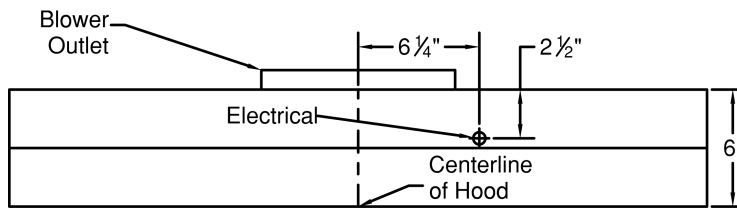

#### Dimensional Information

Width	30.0
Depth	19.5
Height	6.0
CFM @ 0.0" SP	n/a
Sones	n/a
Amps	3.2
# Lights	2.0

#### Connection Diagram

(Top View)

(Front View)