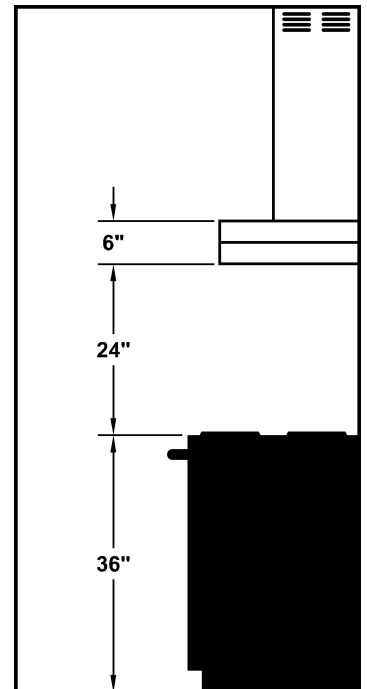

#### Dimensional Information

Width	30.0
Depth	19.5
Height	6.0
CFM @ 0.0" SP	n/a
Sones	n/a
Amps	3.2
# Lights	2.0

#### Connection Diagram

(Top View)

(Front View)

#### Recommended Mounting Height\*

\*Exceeding recommended mounting height may compromise performance.