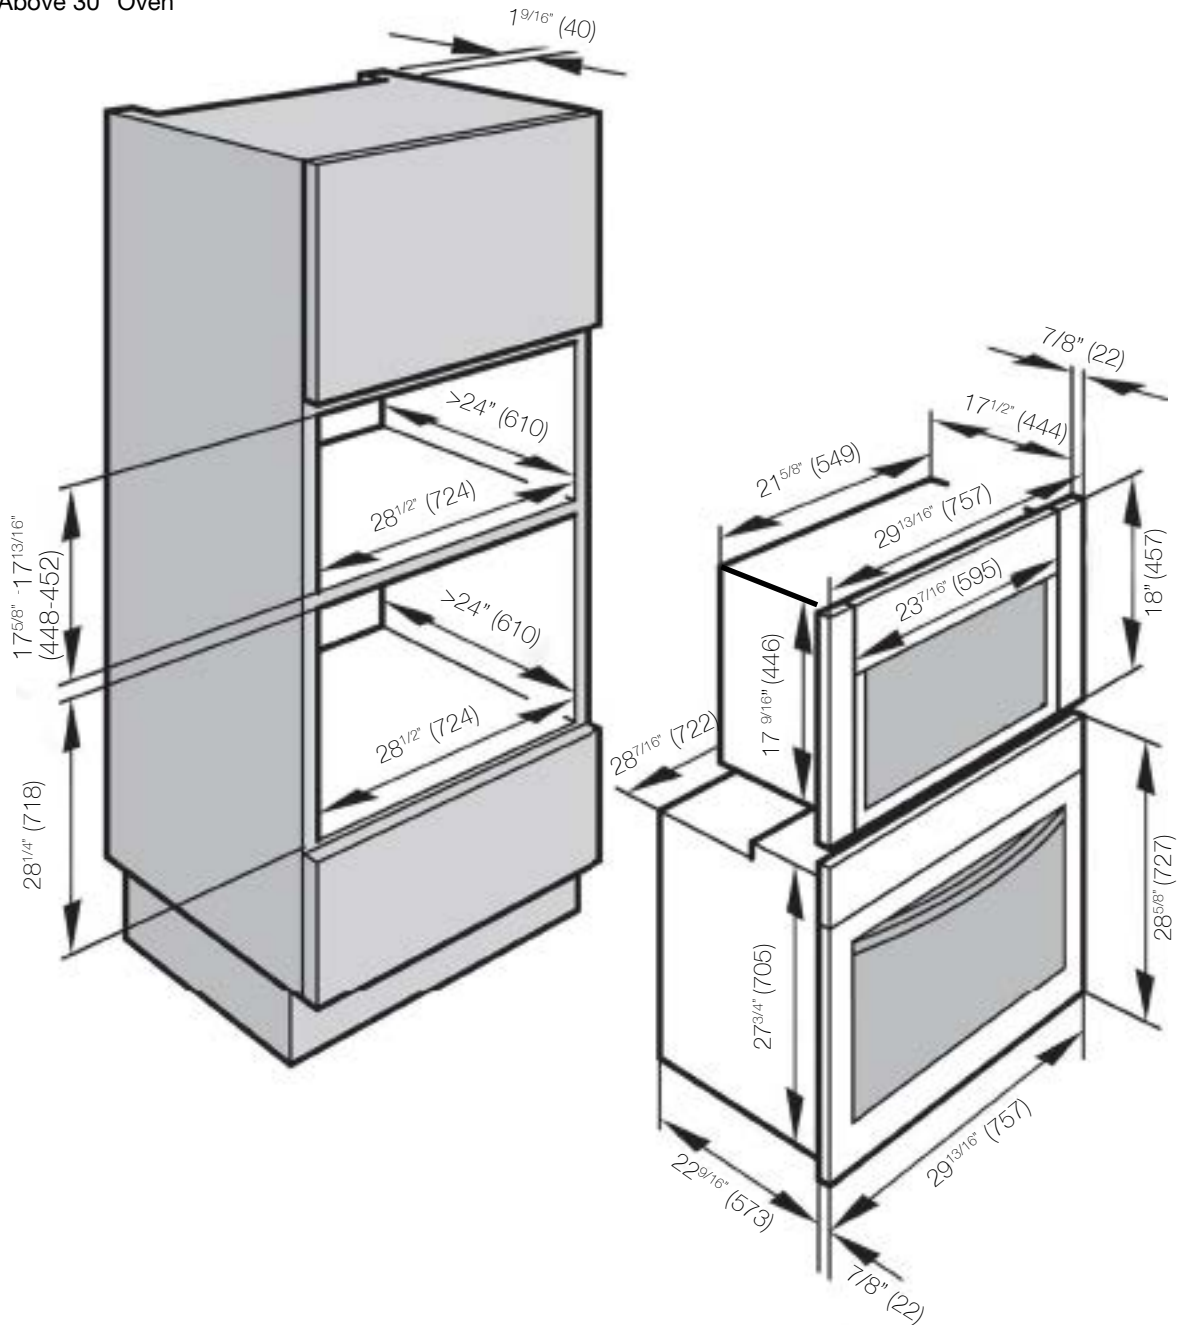

## INSTALLATION SPECIFICATIONS

Installation In Tall Niche

\*\* Follow the appliance's installation directions for plumbing, electrical, and ventilation.

# 30" Trim Kit EBA 6708 MC, EBA 6808 MC

Installation Above 30" Oven

\*\* Follow the appliance's insallation directions for plumbing, electrical, and ventalation.