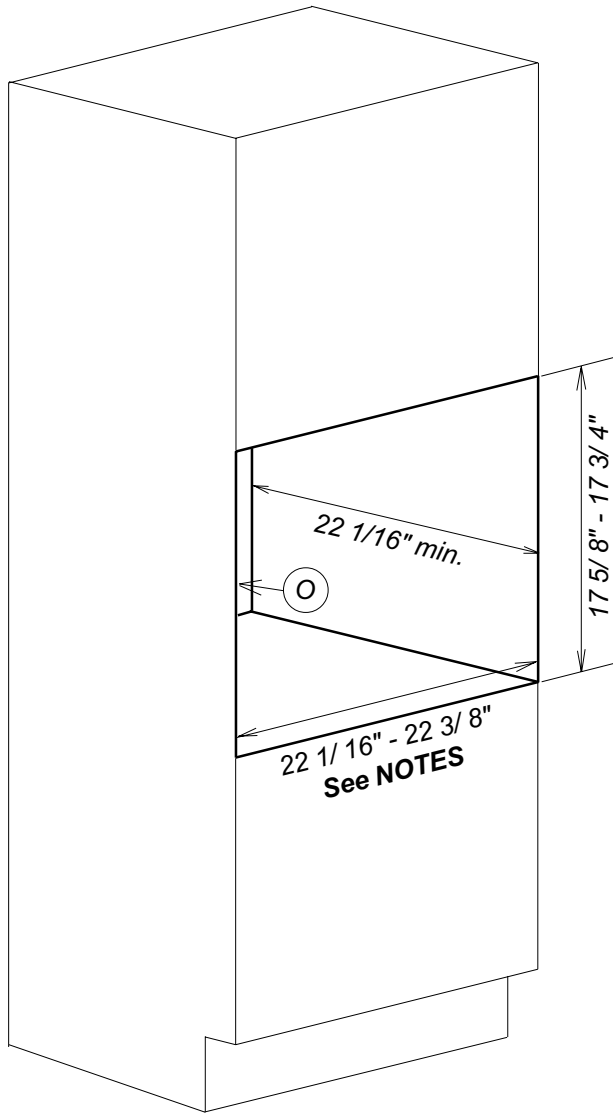

Product and Cut-out Dimensions

Built-in Coffee System

CVA4070

Location Codes	
E -	5 foot - 120 Volt - 15 Amp 3-wire molded plug connects left upper rear.
O -	Standard NEMA 5-15 outlet. Location must be accessible.
Notes	
<ul style="list-style-type: none"> Width with optional EBA Trim Kits: EBA4470 26" - 26 1/4" EBA4476 28 3/8" - 28 1/2" All installations must be done in accordance with local codes. 	

NOTE: Drawing is not to scale.
SPECIFICATION SHEETS 150306

Product and Cut-out Dimensions

Built-in Coffee System

CVA 4070 over H4XXX Oven

Location Codes	
E -	5 foot - 120 Volt - 15 Amp 3-wire molded plug connects left upper rear.
O -	Standard NEMA 5-15 outlet. Location must be accessible.
Notes	
<ul style="list-style-type: none"> Width with optional EBA Trim Kits: EBA4470 26" - 26 1/4" EBA4476 28 3/8" - 28 1/2" All installations must be done in accordance with local codes. 	

NOTE: Drawing is not to scale.
SPECIFICATION SHEETS 150306