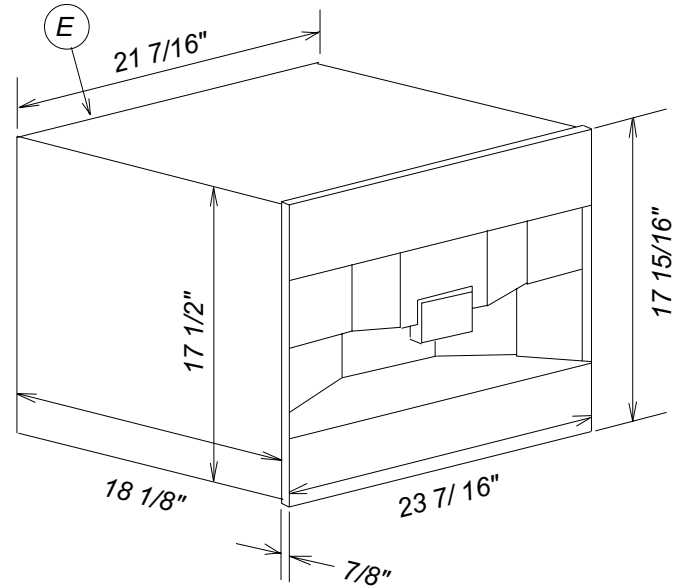

Product and Cut-out Dimensions

Built-in Coffee System

CVA4070

Location Codes	
E -	5 foot - 120 Volt - 15 Amp 3-wire molded plug connects left upper rear.
O -	Standard NEMA 5-15 outlet. Location must be accessible.
Notes	
<ul style="list-style-type: none"> Width with optional EBA Trim Kits: EBA4470 26" - 26 1/4" EBA4476 28 3/8" - 28 1/2" All installations must be done in accordance with local codes. 	

NOTE: Drawing is not to scale.
SPECIFICATION SHEETS 150306

Product and Cut-out Dimensions

Built-in Coffee System

CVA 4070 over H4XXX Oven

Location Codes	
E -	5 foot - 120 Volt - 15 Amp 3-wire molded plug connects left upper rear.
O -	Standard NEMA 5-15 outlet. Location must be accessible.
Notes	
<ul style="list-style-type: none"> Width with optional EBA Trim Kits: EBA4470 26" - 26 1/4" EBA4476 28 3/8" - 28 1/2" All installations must be done in accordance with local codes. 	

NOTE: Drawing is not to scale.
SPECIFICATION SHEETS 150306