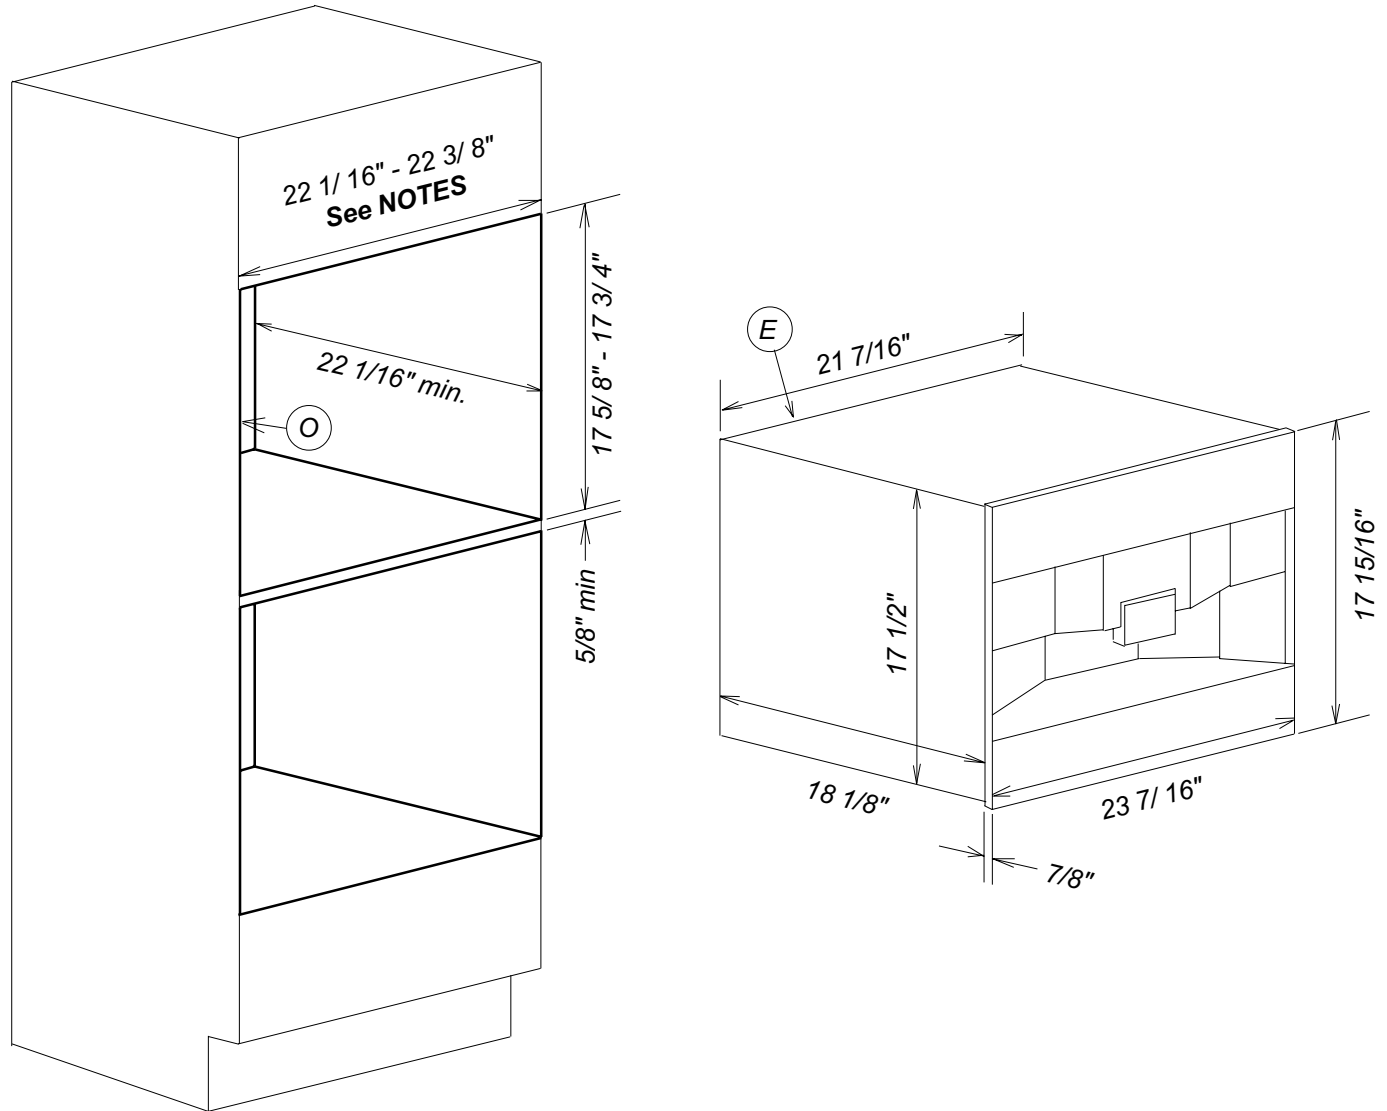

Product and Cut-out Dimensions

Built-in Coffee System

CVA4070

Location Codes	
E -	5 foot - 120 Volt - 15 Amp 3-wire molded plug connects left upper rear.
O -	Standard NEMA 5-15 outlet. Location must be accessible.
Notes	
<ul style="list-style-type: none"> Width with optional EBA Trim Kits: EBA4470 26" - 26 1/4" EBA4476 28 3/8" - 28 1/2" All installations must be done in accordance with local codes. 	

NOTE: Drawing is not to scale.
SPECIFICATION SHEETS 150306

Product and Cut-out Dimensions

Built-in Coffee System

CVA 4070 over H4XXX Oven

Location Codes	
E -	5 foot - 120 Volt - 15 Amp 3-wire molded plug connects left upper rear.
O -	Standard NEMA 5-15 outlet. Location must be accessible.
Notes	
<ul style="list-style-type: none"> Width with optional EBA Trim Kits: EBA4470 26" - 26 1/4" EBA4476 28 3/8" - 28 1/2" All installations must be done in accordance with local codes. 	

NOTE: Drawing is not to scale.
SPECIFICATION SHEETS 150306