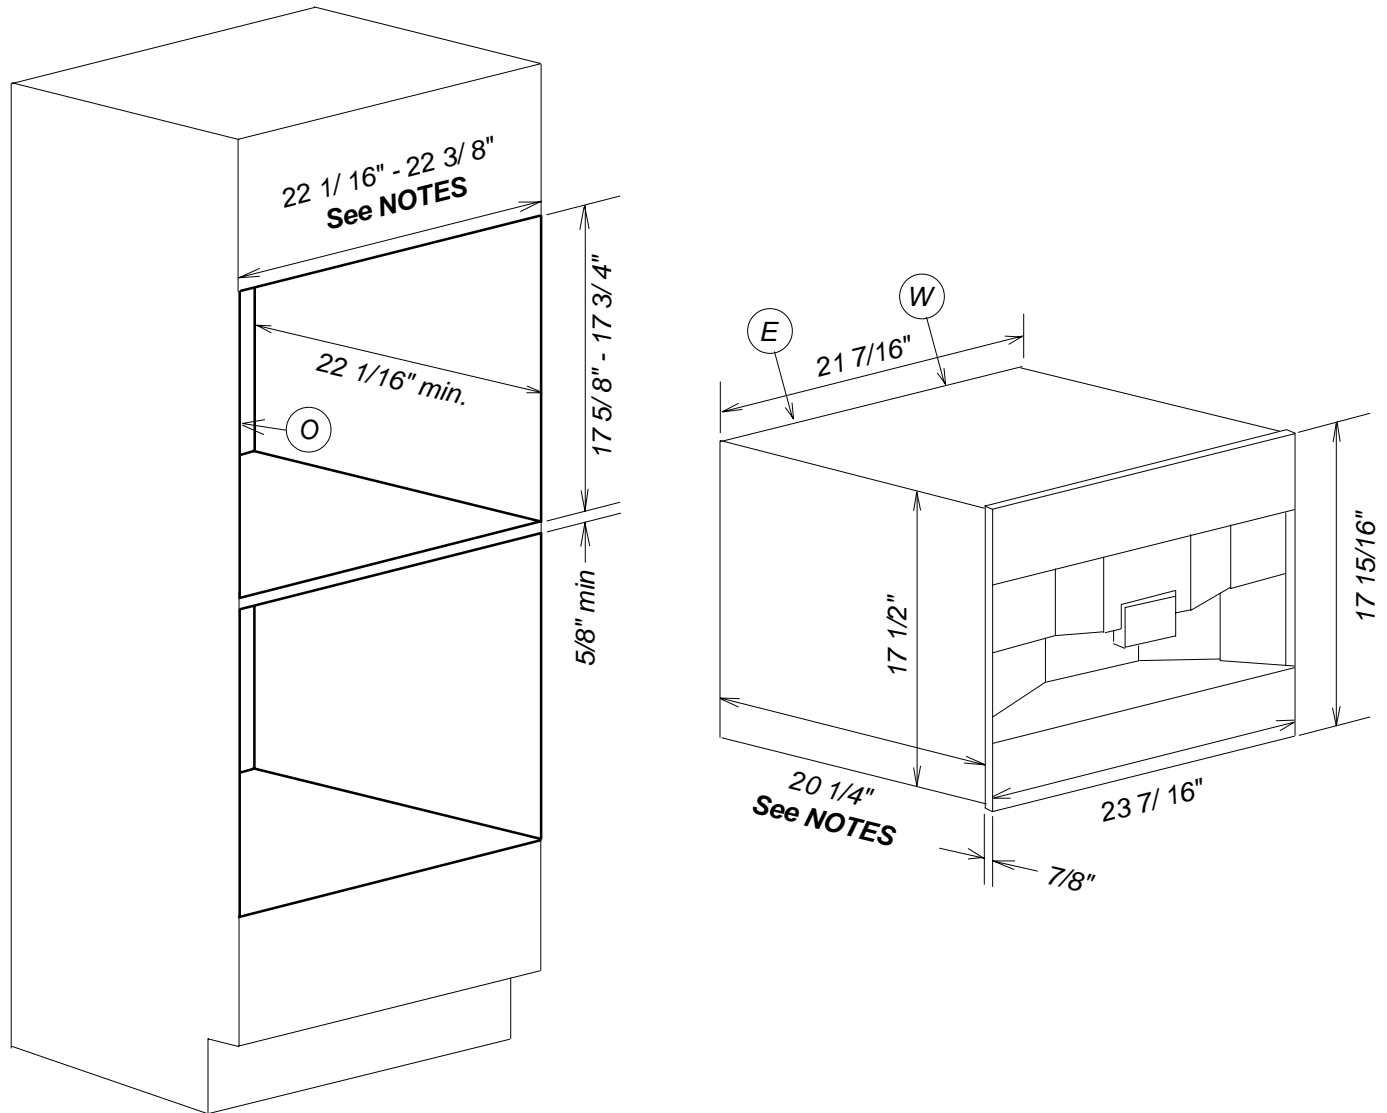

Product and Cut-out Dimensions Plumbed Built-in Coffee System CVA4066

Location Codes	
E -	5 foot - 120 Volt - 15 Amp 3-wire molded plug connects left upper rear.
W -	1/4 copper compression fitting connects right lower rear.
O -	Standard NEMA 5-15 outlet. Do not locate at point of water connection. Location must be accessible.
Notes	
<ul style="list-style-type: none"> • Width with optional EBA Trim Kits: EBA4470 26" - 26 1/4" EBA4476 28 3/8" - 28 1/2" • Unit depth includes 2 1/8" for water connection • All installations must be done in accordance with local codes. 	

NOTE: Drawing is not to scale.
SPECIFICATION SHEETS 150209

Product Dimensions

Plumbed Built-in Coffee System

CVA4066

Rear View

Side View

Location Codes

- E - 5 foot - 120 Volt - 15 Amp 3-wire molded plug.*
- W - 1/4 copper compression connection fitting rotates 360 degrees*

NOTE: Drawing is not to scale.
SPECIFICATION SHEETS 150209

Product and Cut-out Dimensions Plumbed Built-in Coffee System CVA 4066 over H4XXX Oven

Location Codes

- E* - 5 foot - 120 Volt - 15 Amp 3-wire molded plug connects left upper rear.
- W* - 1/4 copper compression fitting connects right lower rear.
- O* - Standard NEMA 5-15 outlet. **Do not locate at point of water connection.** Location must be accessible.

Notes

- Width with optional EBA Trim Kits:
 - EBA4470 26" - 26 1/4"
 - EBA4476 28 3/8" - 28 1/2"
- Unit depth includes 2 1/8" for water connection
- All installations must be done in accordance with local codes.