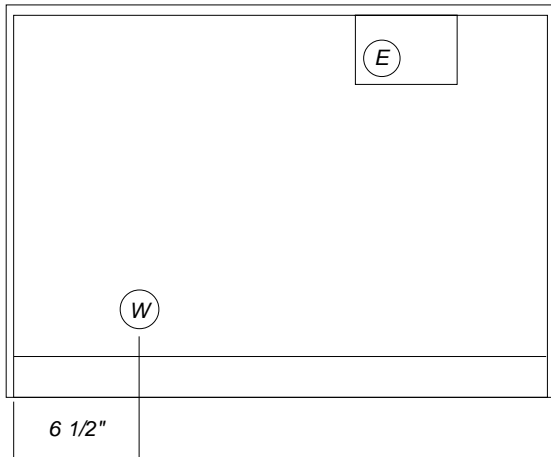

Product and Cut-out Dimensions Plumbed Built-in Coffee System CVA4066

Location Codes	
E -	5 foot - 120 Volt - 15 Amp 3-wire molded plug connects left upper rear.
W -	1/4 copper compression fitting connects right lower rear.
O -	Standard NEMA 5-15 outlet. Do not locate at point of water connection. Location must be accessible.
Notes	
<ul style="list-style-type: none"> • Width with optional EBA Trim Kits: EBA4470 26" - 26 1/4" EBA4476 28 3/8" - 28 1/2" • Unit depth includes 2 1/8" for water connection • All installations must be done in accordance with local codes. 	

NOTE: Drawing is not to scale.
SPECIFICATION SHEETS 150209

Product Dimensions

Plumbed Built-in Coffee System

CVA4066

Rear View

Side View

Location Codes

- E - 5 foot - 120 Volt - 15 Amp 3-wire molded plug.*
- W - 1/4 copper compression connection fitting rotates 360 degrees*

Notes

- Width with optional EBA Trim Kits:
 - EBA4470 26" - 26 1/4"
 - EBA4476 28 3/8" - 28 1/2"
- Unit depth includes 2 1/8" for water connection
- All installations must be done in accordance with local codes.

NOTE: Drawing is not to scale.
SPECIFICATION SHEETS 150209