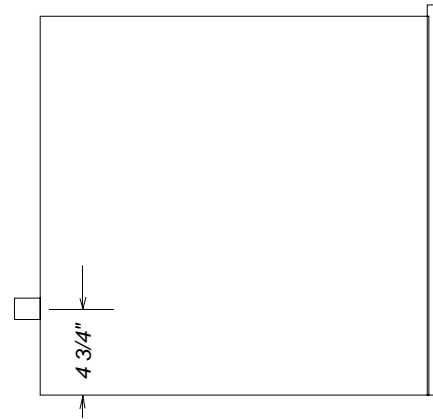

Product and Cut-out Dimensions Plumbed Built-in Coffee System CVA4066

Location Codes	
E -	5 foot - 120 Volt - 15 Amp 3-wire molded plug connects left upper rear.
W -	1/4 copper compression fitting connects right lower rear.
O -	Standard NEMA 5-15 outlet. Do not locate at point of water connection. Location must be accessible.
Notes	
<ul style="list-style-type: none"> • Width with optional EBA Trim Kits: EBA4470 26" - 26 1/4" EBA4476 28 3/8" - 28 1/2" • Unit depth includes 2 1/8" for water connection • All installations must be done in accordance with local codes. 	

NOTE: Drawing is not to scale.
SPECIFICATION SHEETS 150209

Product Dimensions

Plumbed Built-in Coffee System

CVA4066

Rear View

Side View

Location Codes

- E - 5 foot - 120 Volt - 15 Amp 3-wire molded plug.*
- W - 1/4 copper compression connection fitting rotates 360 degrees*

Notes

- Width with optional EBA Trim Kits:
 - EBA4470 26" - 26 1/4"
 - EBA4476 28 3/8" - 28 1/2"
- Unit depth includes 2 1/8" for water connection
- All installations must be done in accordance with local codes.

NOTE: Drawing is not to scale.
SPECIFICATION SHEETS 150209