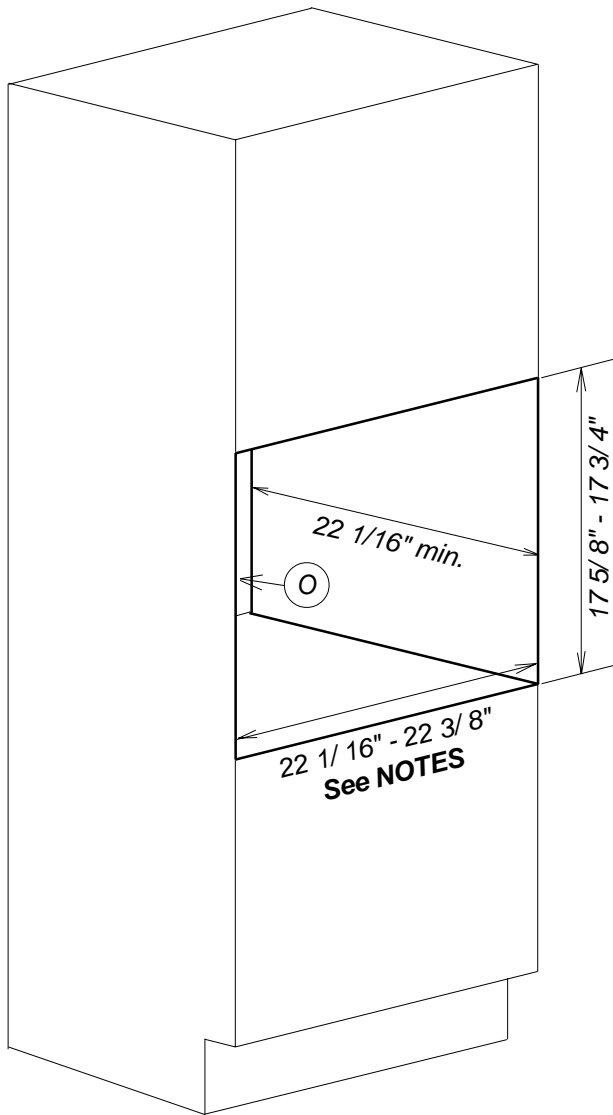

Product and Cut-out Dimensions Plumbed Built-in Coffee System CVA4066

Location Codes	
E -	5 foot - 120 Volt - 15 Amp 3-wire molded plug connects left upper rear.
W -	1/4 copper compression fitting connects right lower rear.
O -	Standard NEMA 5-15 outlet. Do not locate at point of water connection. Location must be accessible.
Notes	
<ul style="list-style-type: none"> • Width with optional EBA Trim Kits: EBA4470 26" - 26 1/4" EBA4476 28 3/8" - 28 1/2" • Unit depth includes 2 1/8" for water connection • All installations must be done in accordance with local codes. 	

NOTE: Drawing is not to scale.
SPECIFICATION SHEETS 150209

Product Dimensions

Plumbed Built-in Coffee System

CVA4066

Rear View

Side View

Location Codes

- E - 5 foot - 120 Volt - 15 Amp 3-wire molded plug.*
- W - 1/4 copper compression connection fitting rotates 360 degrees*

NOTE: Drawing is not to scale.
SPECIFICATION SHEETS 150209

Product and Cut-out Dimensions Plumbed Built-in Coffee System CVA 4066 over H4XXX Oven

Location Codes

- E* - 5 foot - 120 Volt - 15 Amp 3-wire molded plug connects left upper rear.
- W* - 1/4 copper compression fitting connects right lower rear.
- O* - Standard NEMA 5-15 outlet. **Do not locate at point of water connection.** Location must be accessible.

Notes

- Width with optional EBA Trim Kits:
 - EBA4470 26" - 26 1/4"
 - EBA4476 28 3/8" - 28 1/2"
- Unit depth includes 2 1/8" for water connection
- All installations must be done in accordance with local codes.