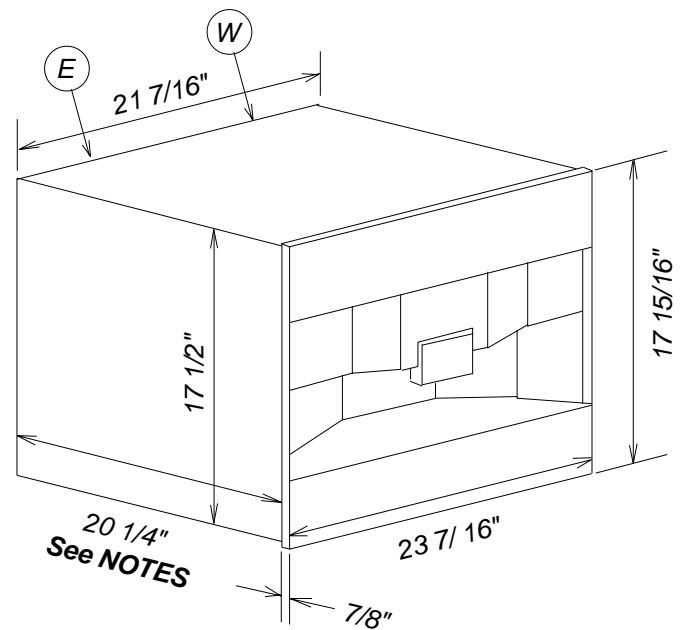

Product and Cut-out Dimensions Plumbed Built-in Coffee System CVA4066

Location Codes	
E -	5 foot - 120 Volt - 15 Amp 3-wire molded plug connects left upper rear.
W -	1/4 copper compression fitting connects right lower rear.
O -	Standard NEMA 5-15 outlet. Do not locate at point of water connection. Location must be accessible.
Notes	
<ul style="list-style-type: none"> • Width with optional EBA Trim Kits: EBA4470 26" - 26 1/4" EBA4476 28 3/8" - 28 1/2" • Unit depth includes 2 1/8" for water connection • All installations must be done in accordance with local codes. 	

NOTE: Drawing is not to scale.
SPECIFICATION SHEETS 150209

Product Dimensions

Plumbed Built-in Coffee System

CVA4066

Rear View

Side View

Location Codes

- E - 5 foot - 120 Volt - 15 Amp 3-wire molded plug.*
- W - 1/4 copper compression connection fitting rotates 360 degrees*

NOTE: Drawing is not to scale.
SPECIFICATION SHEETS 150209

Product and Cut-out Dimensions Plumbed Built-in Coffee System CVA 4066 over H4XXX Oven

Location Codes

- E* - 5 foot - 120 Volt - 15 Amp 3-wire molded plug connects left upper rear.
- W* - 1/4 copper compression fitting connects right lower rear.
- O* - Standard NEMA 5-15 outlet. **Do not locate at point of water connection.** Location must be accessible.

Notes

- Width with optional EBA Trim Kits:
 - EBA4470 26" - 26 1/4"
 - EBA4476 28 3/8" - 28 1/2"
- Unit depth includes 2 1/8" for water connection
- All installations must be done in accordance with local codes.