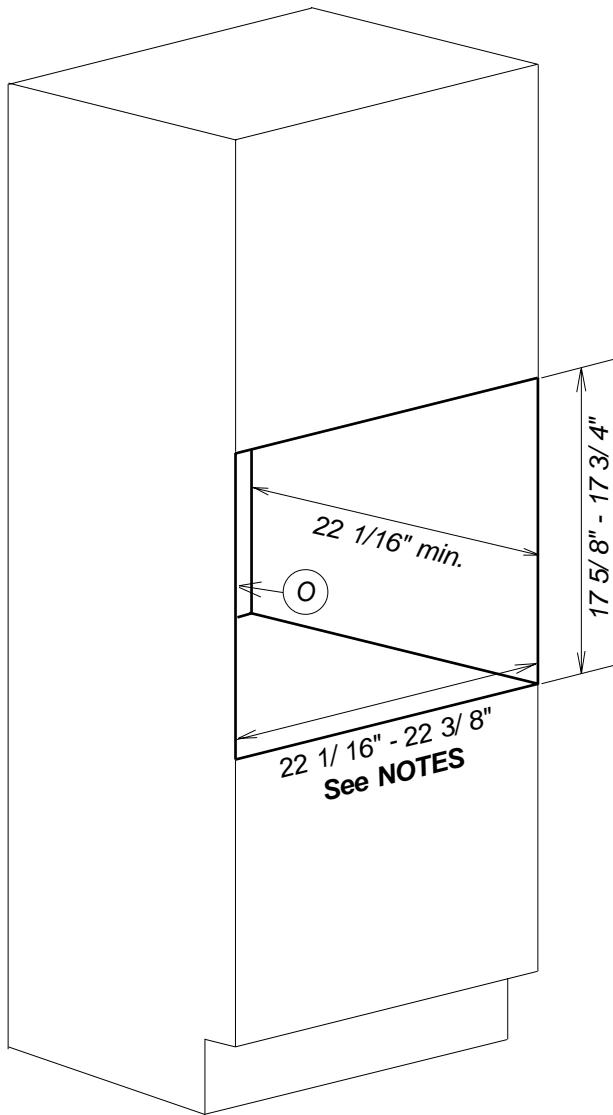

Product and Cut-out Dimensions Built-in Coffee System CVA4062

Location Codes	
E -	5 foot - 120 Volt - 15 Amp 3-wire molded plug connects left upper rear.
O -	Standard NEMA 5-15 outlet. Location must be accessible.
Notes	
<ul style="list-style-type: none"> Width with optional EBA Trim Kits: EBA4470 26" - 26 1/4" EBA4476 28 3/8" - 28 1/2" All installations must be done in accordance with local codes. 	

NOTE: Drawing is not to scale.
SPECIFICATION SHEETS 151208

Product and Cut-out Dimensions

Built-in Coffee System

CVA 4062 over H4XXX Oven

Location Codes	
E -	5 foot - 120 Volt - 15 Amp 3-wire molded plug connects left upper rear.
O -	Standard NEMA 5-15 outlet. Location must be accessible.
Notes	
<ul style="list-style-type: none"> Width with optional EBA Trim Kits: EBA4470 26" - 26 1/4" EBA4476 28 3/8" - 28 1/2" All installations must be done in accordance with local codes. 	

NOTE: Drawing is not to scale.
SPECIFICATION SHEETS 151208