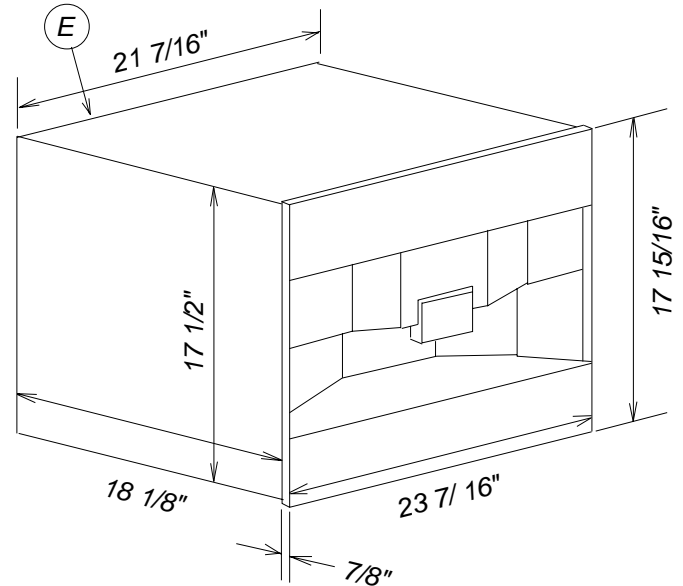

Product and Cut-out Dimensions Built-in Coffee System CVA4062

Location Codes	
E -	5 foot - 120 Volt - 15 Amp 3-wire molded plug connects left upper rear.
O -	Standard NEMA 5-15 outlet. Location must be accessible.
Notes	
<ul style="list-style-type: none"> Width with optional EBA Trim Kits: EBA4470 26" - 26 1/4" EBA4476 28 3/8" - 28 1/2" All installations must be done in accordance with local codes. 	

NOTE: Drawing is not to scale.
SPECIFICATION SHEETS 151208

Product and Cut-out Dimensions

Built-in Coffee System

CVA 4062 over H4XXX Oven

Location Codes	
E -	5 foot - 120 Volt - 15 Amp 3-wire molded plug connects left upper rear.
O -	Standard NEMA 5-15 outlet. Location must be accessible.
Notes	
<ul style="list-style-type: none"> Width with optional EBA Trim Kits: EBA4470 26" - 26 1/4" EBA4476 28 3/8" - 28 1/2" All installations must be done in accordance with local codes. 	

NOTE: Drawing is not to scale.
SPECIFICATION SHEETS 151208