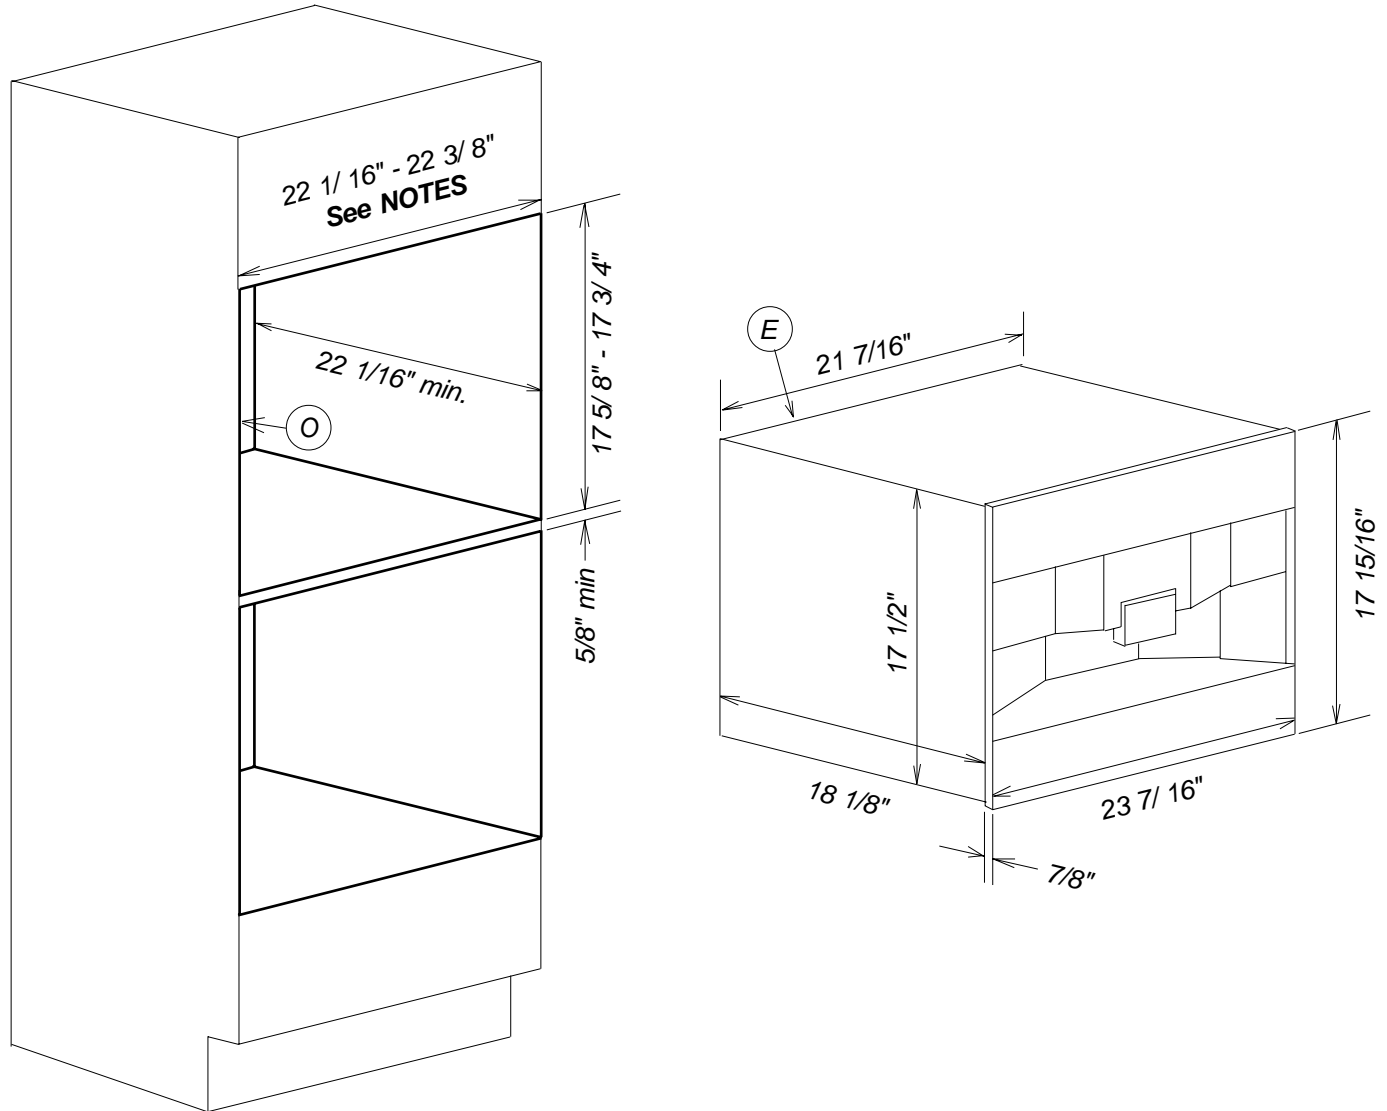

Product and Cut-out Dimensions Built-in Coffee System CVA4062

Location Codes	
E -	5 foot - 120 Volt - 15 Amp 3-wire molded plug connects left upper rear.
O -	Standard NEMA 5-15 outlet. Location must be accessible.
Notes	
<ul style="list-style-type: none"> Width with optional EBA Trim Kits: EBA4470 26" - 26 1/4" EBA4476 28 3/8" - 28 1/2" All installations must be done in accordance with local codes. 	

NOTE: Drawing is not to scale.
SPECIFICATION SHEETS 151208

Product and Cut-out Dimensions

Built-in Coffee System

CVA 4062 over H4XXX Oven

Location Codes	
E -	5 foot - 120 Volt - 15 Amp 3-wire molded plug connects left upper rear.
O -	Standard NEMA 5-15 outlet. Location must be accessible.
Notes	
<ul style="list-style-type: none"> Width with optional EBA Trim Kits: EBA4470 26" - 26 1/4" EBA4476 28 3/8" - 28 1/2" All installations must be done in accordance with local codes. 	

NOTE: Drawing is not to scale.
SPECIFICATION SHEETS 151208